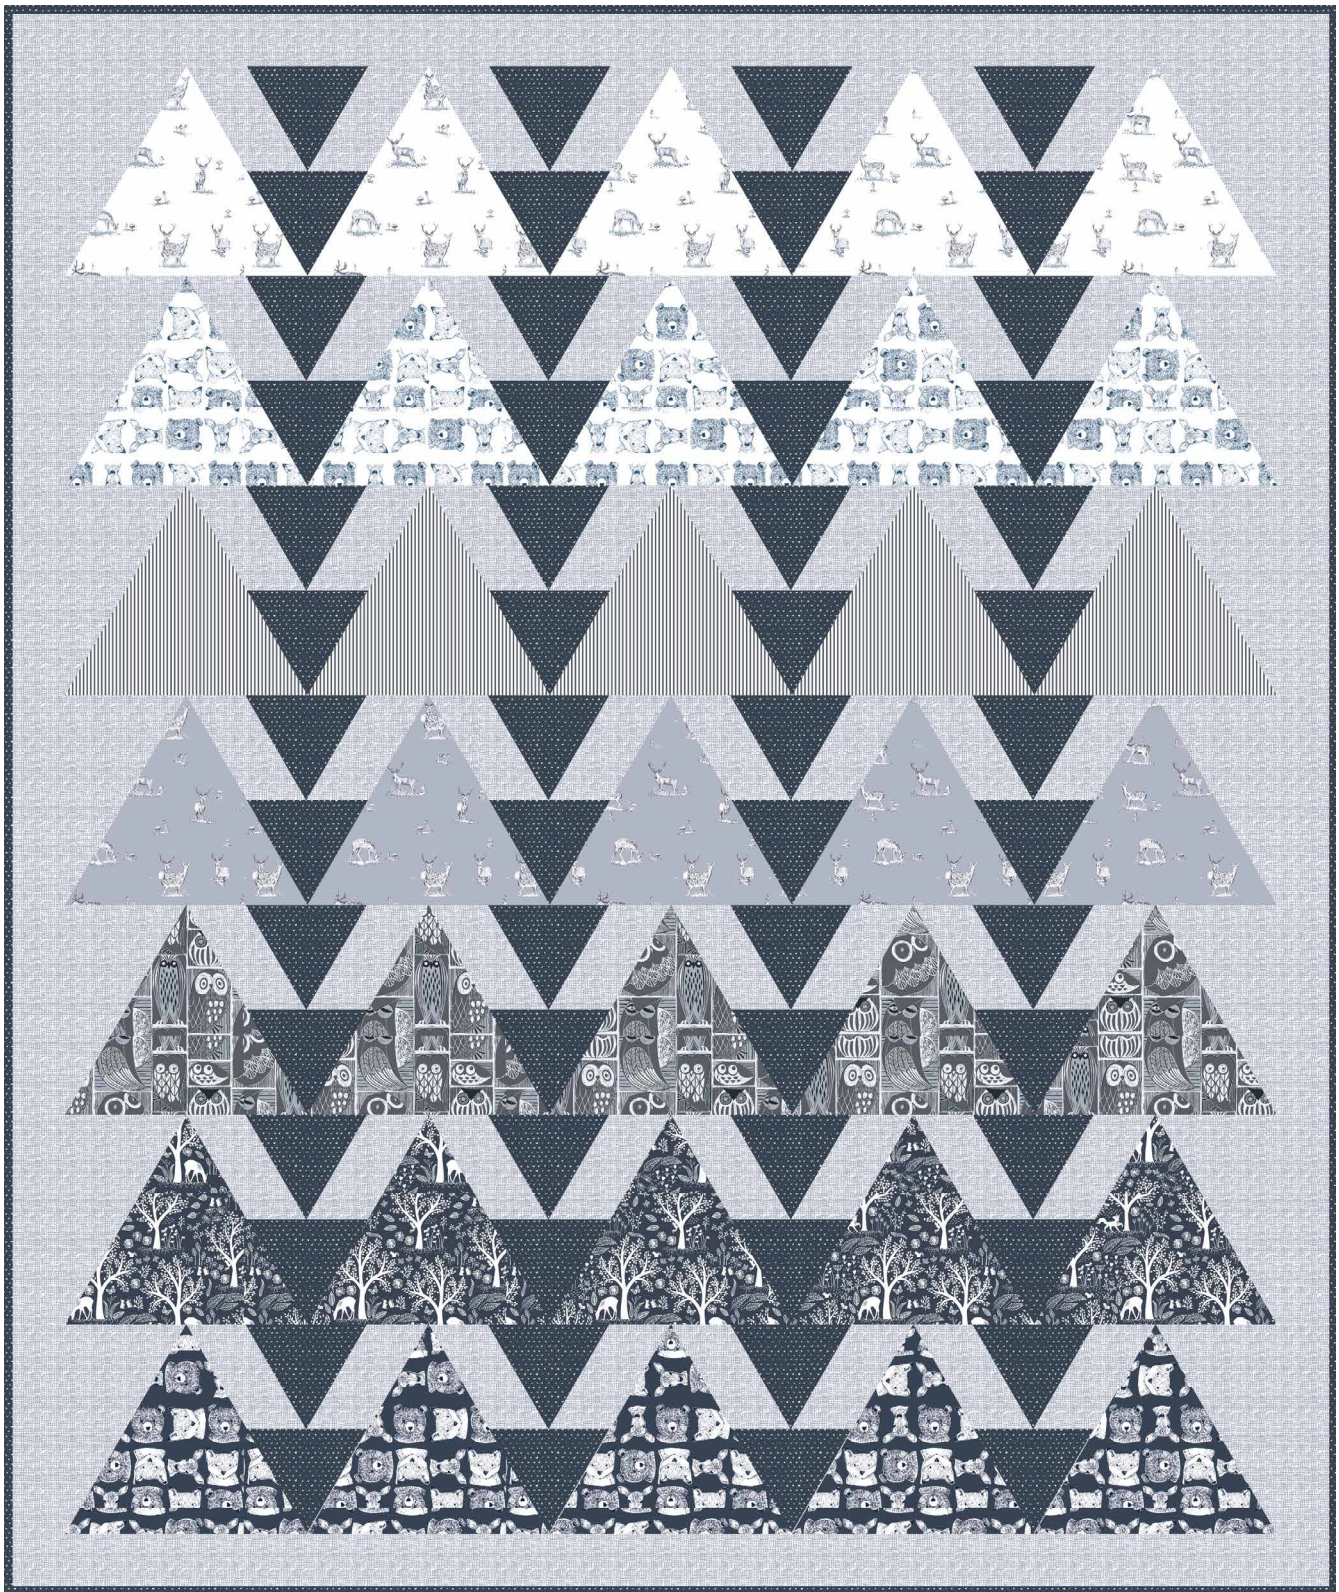

dear STELLA

Blue Moon  
Alligator Alley by Sassafra Lane Designs

50" x 60"

483 Broadway, New York, NY 10013  
www.dearstelladesign.com

Pattern available from  
contact@sassafra-lane.com  
www.sassafra-lane.com

Yardage Requirements:

Stella-796 Folkstone	1/4
Stella-795 Tempest	1/4
Stella-795 White	1/4
Stella-794 Orion	1/4
Stella-793 Folkstone	1/4
Stella-793 White	1/4
Stella-433 Orion	1/4
Stella-WG301 Folkstone (includes binding)	1
Stella-370 Tempest	1 3/4
Backing	3