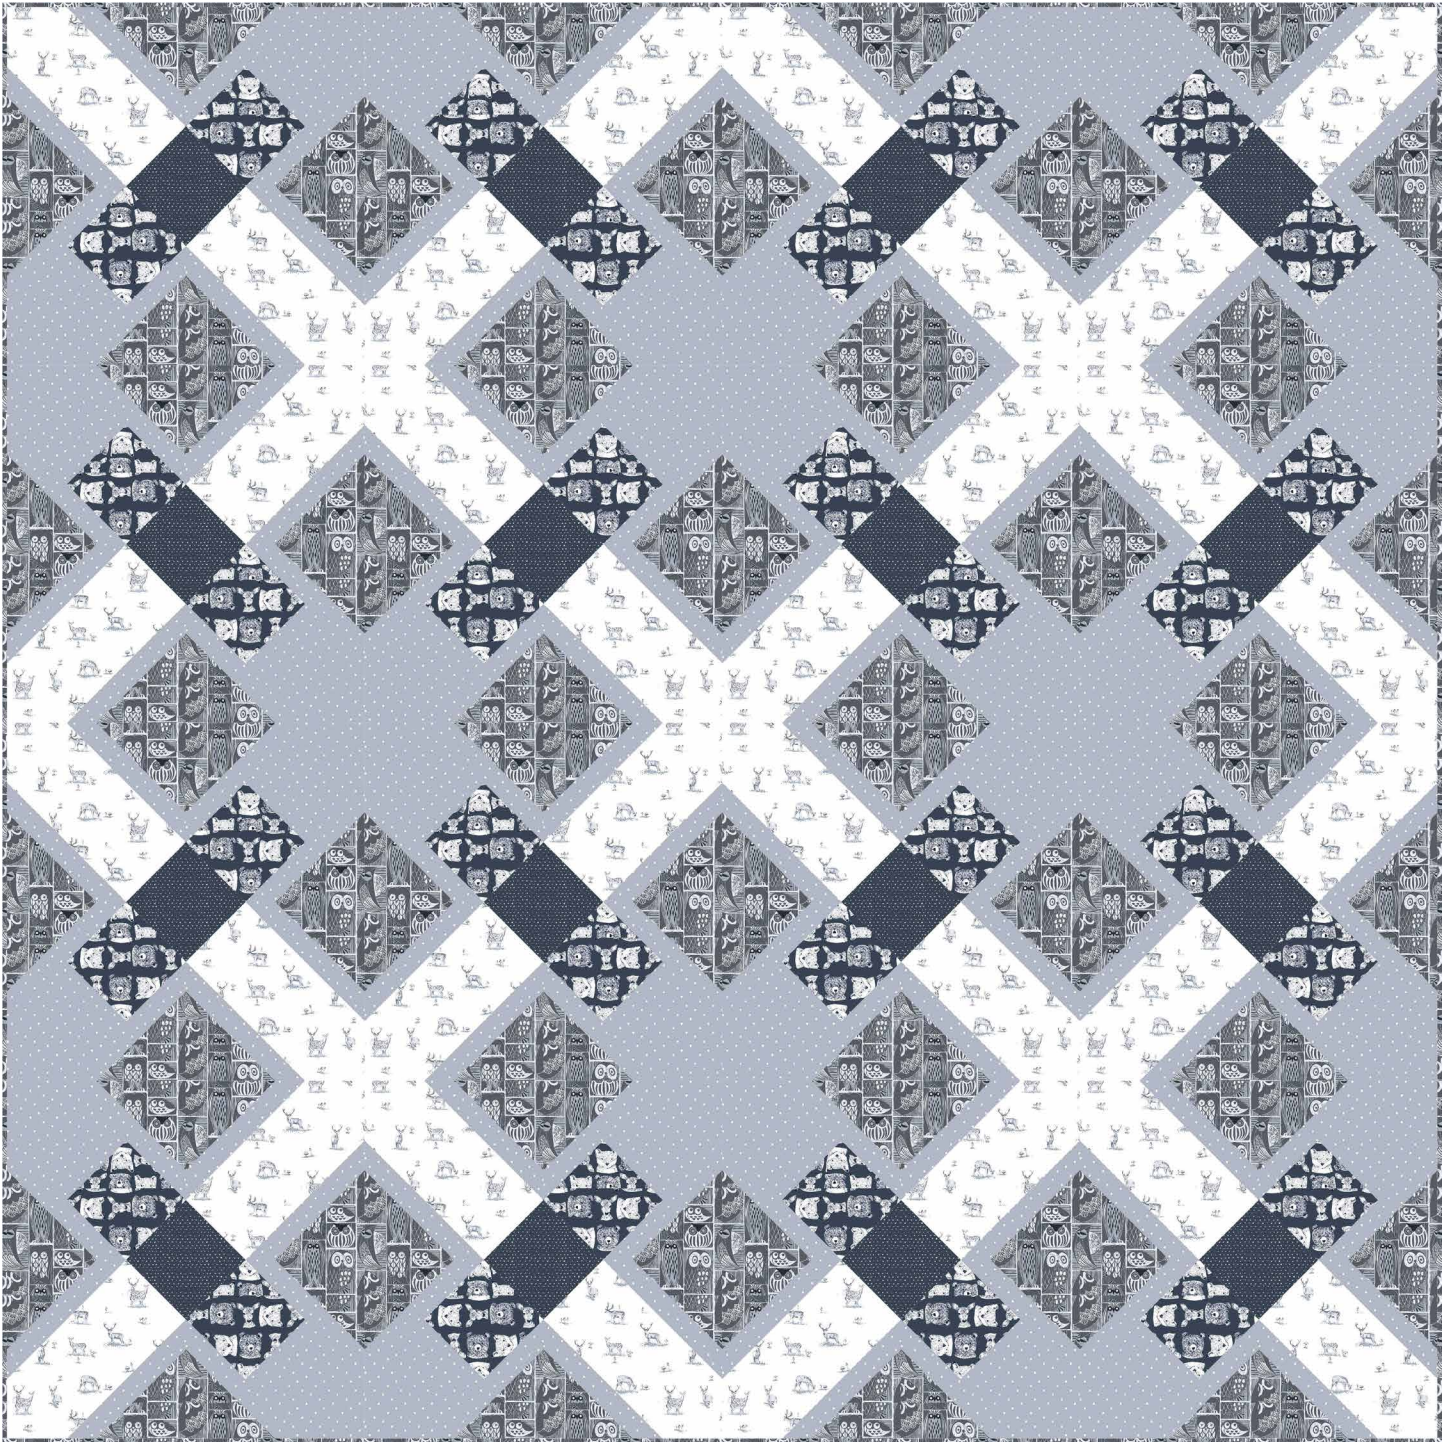

Dear STELLA

Blue Moon

Blast by Denniele Bohannon,  
Louanna Mary Quilt Design

80" x 80"

483 Broadway, New York, NY 10013  
[www.dearstelladesign.com](http://www.dearstelladesign.com)

Pattern available from  
[louannamary@gmail.com](mailto:louannamary@gmail.com)

Yardage Requirements:

Stella-WG301 Folkstone	1/2
Stella-793 Folkstone	7/8
Stella-187 Tempest	3
Stella-794 Orion (includes binding)	2 1/2
Stella-795 White	2
Backing	6 1/2