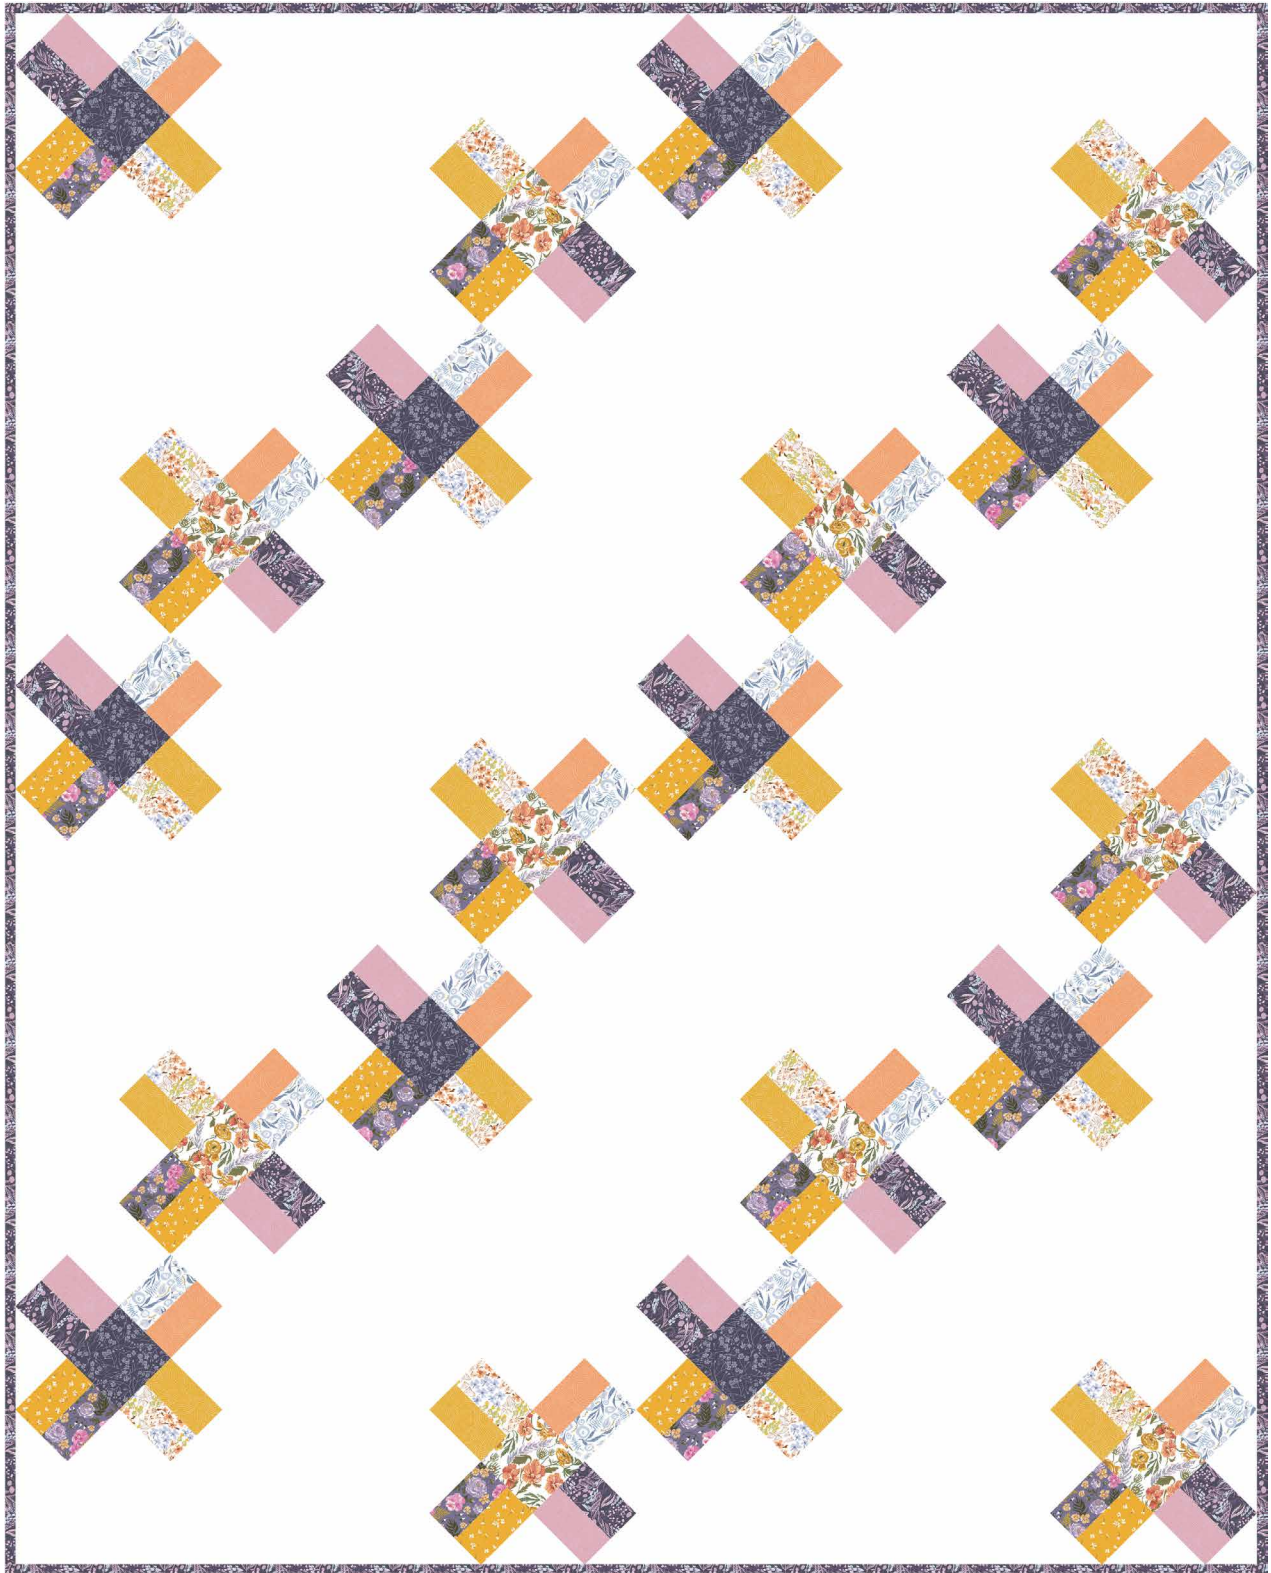

dear STELLA

Rae Ritchie Botany

Cracker Jack by Swirly Girls Design

60" x 75"

483 Broadway, New York, NY 10013
www.dearstelladesign.com

Pattern (SGDDB02) available from
info@swirlygirlsdesign.com
www.swirlygirlsdesign.com

Yardage Requirements:

Stella-Solid White	3 1/4
Stella-SRR512 Lilac	1 Fat Quarter
Stella-SRR512 Canteloupe	1 Fat Quarter
Stella-SRR512 Citrus	1 Fat Quarter
Stella-SRR1190 Multi	1 Fat Quarter
Stella-SRR1185 White	1 Fat Quarter
Stella-SRR1186 White	1 Fat Quarter
Stella-SRR1188 Multi <i>Includes 5/8 yd binding</i>	1 Fat Quarter + 5/8
Stella-SRR1189 Citrus	1 Fat Quarter
Stella-SRR1193 Orion	1 Fat Quarter
Stella-SRR1191 White	1 Fat Quarter
Backing	4 2/3