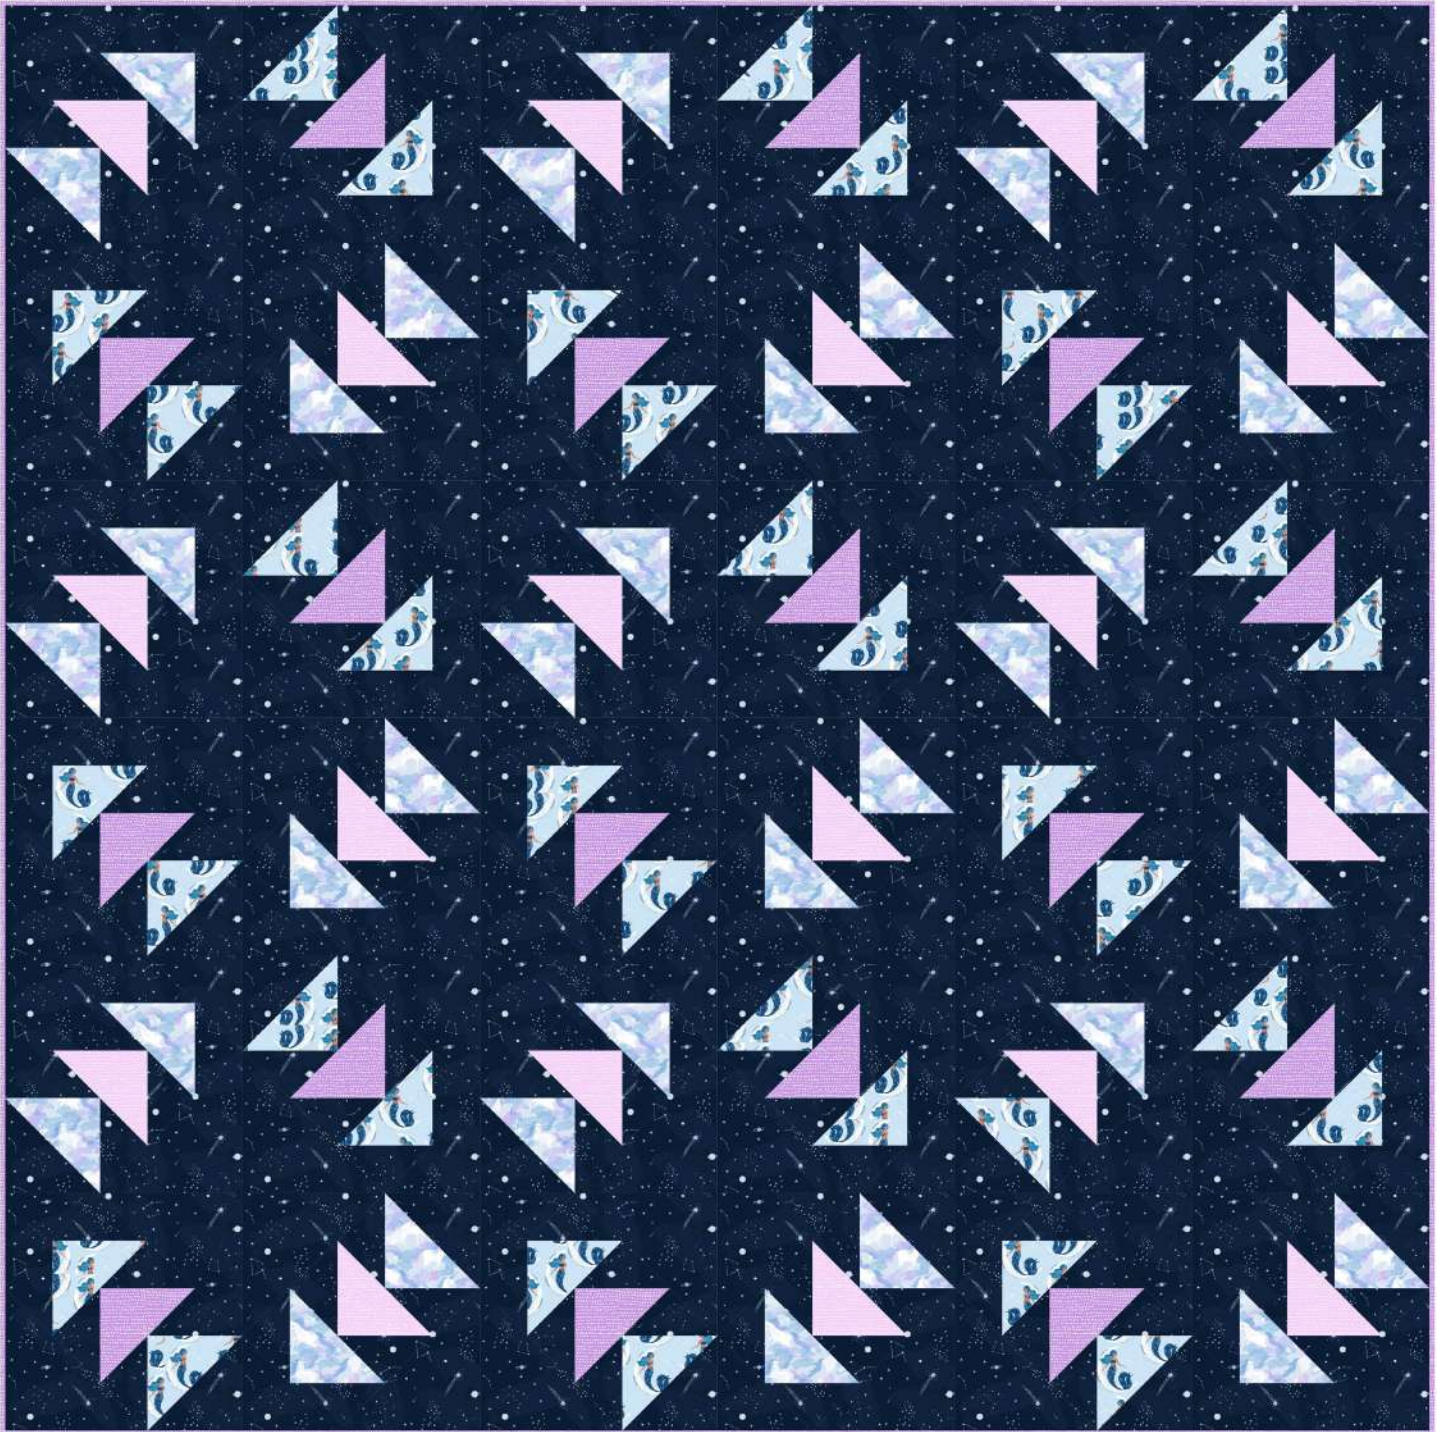

dear STELLA

Starship

Soaring Roundabout by Denniele Bohannon

69" x 69"

483 Broadway, New York, NY 10013
www.dearstelladesign.com

Pattern available Fall 2019 at
louannamaryquiltdesign.bigcartel.com

Estimated Yardage Requirements:

Stella-1480 Blueprint	4
Stella-1150 Orchid	3/8
Stella-1150 Mauve <i>Includes binding</i>	7/8
Stella-1471 Multi	5/8
Stella-1478 Starlight	5/8
Backing	4 1/3

This pattern is a future publication. While every effort is made to provide accurate yardage requirements, they are subject to change after editing. Please refer to final pattern when kitting.