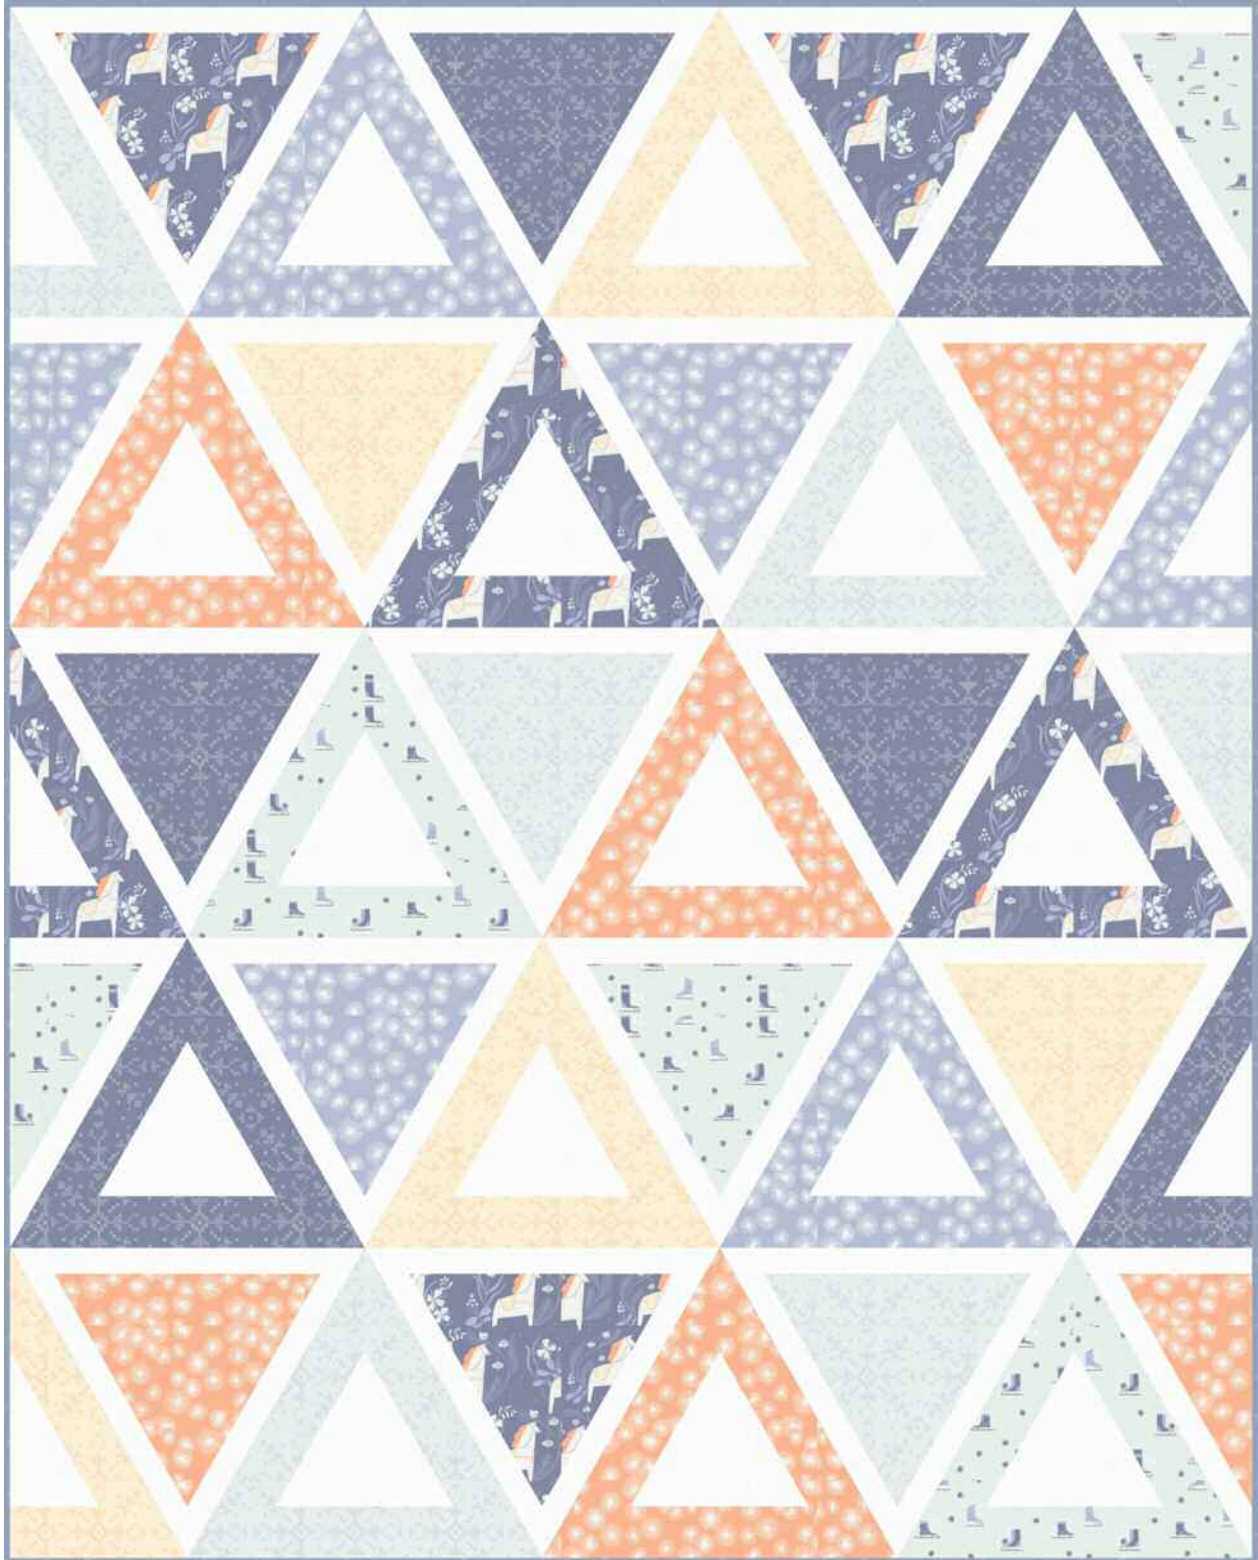

# dear STELLA

Rae Ritchie

Dala

"Chopsticks" by Jaybird Quilts

Size: 49"x60"

483 Broadway, New York, NY 10013  
www.dearstelladesign.com

Pattern available from  
www.jaybirdquilts.com

*dear* STELLA

*Rae Ritchie* Dala  
"Chopsticks" by Jaybird Quilts

## Chopsticks Lap Quilt by Jaybird Quilts

Yardage requirements for lap size (49"x60"):

1/2 yd of each:

Stella-SRR676 Bellini  
Stella-SRR676 Bluebell  
Stella-SRR763 Marlin  
Stella-SRR764 Glacier  
Stella-SRR765 Custard  
Stella-SRR765 Glacier  
Stella-SRR765 Marlin

2 yds background:

Stella-SRR512 Whisper

1/2 yd binding:

Stella-SRR613 Powder

3 1/4 yds backing of your choice