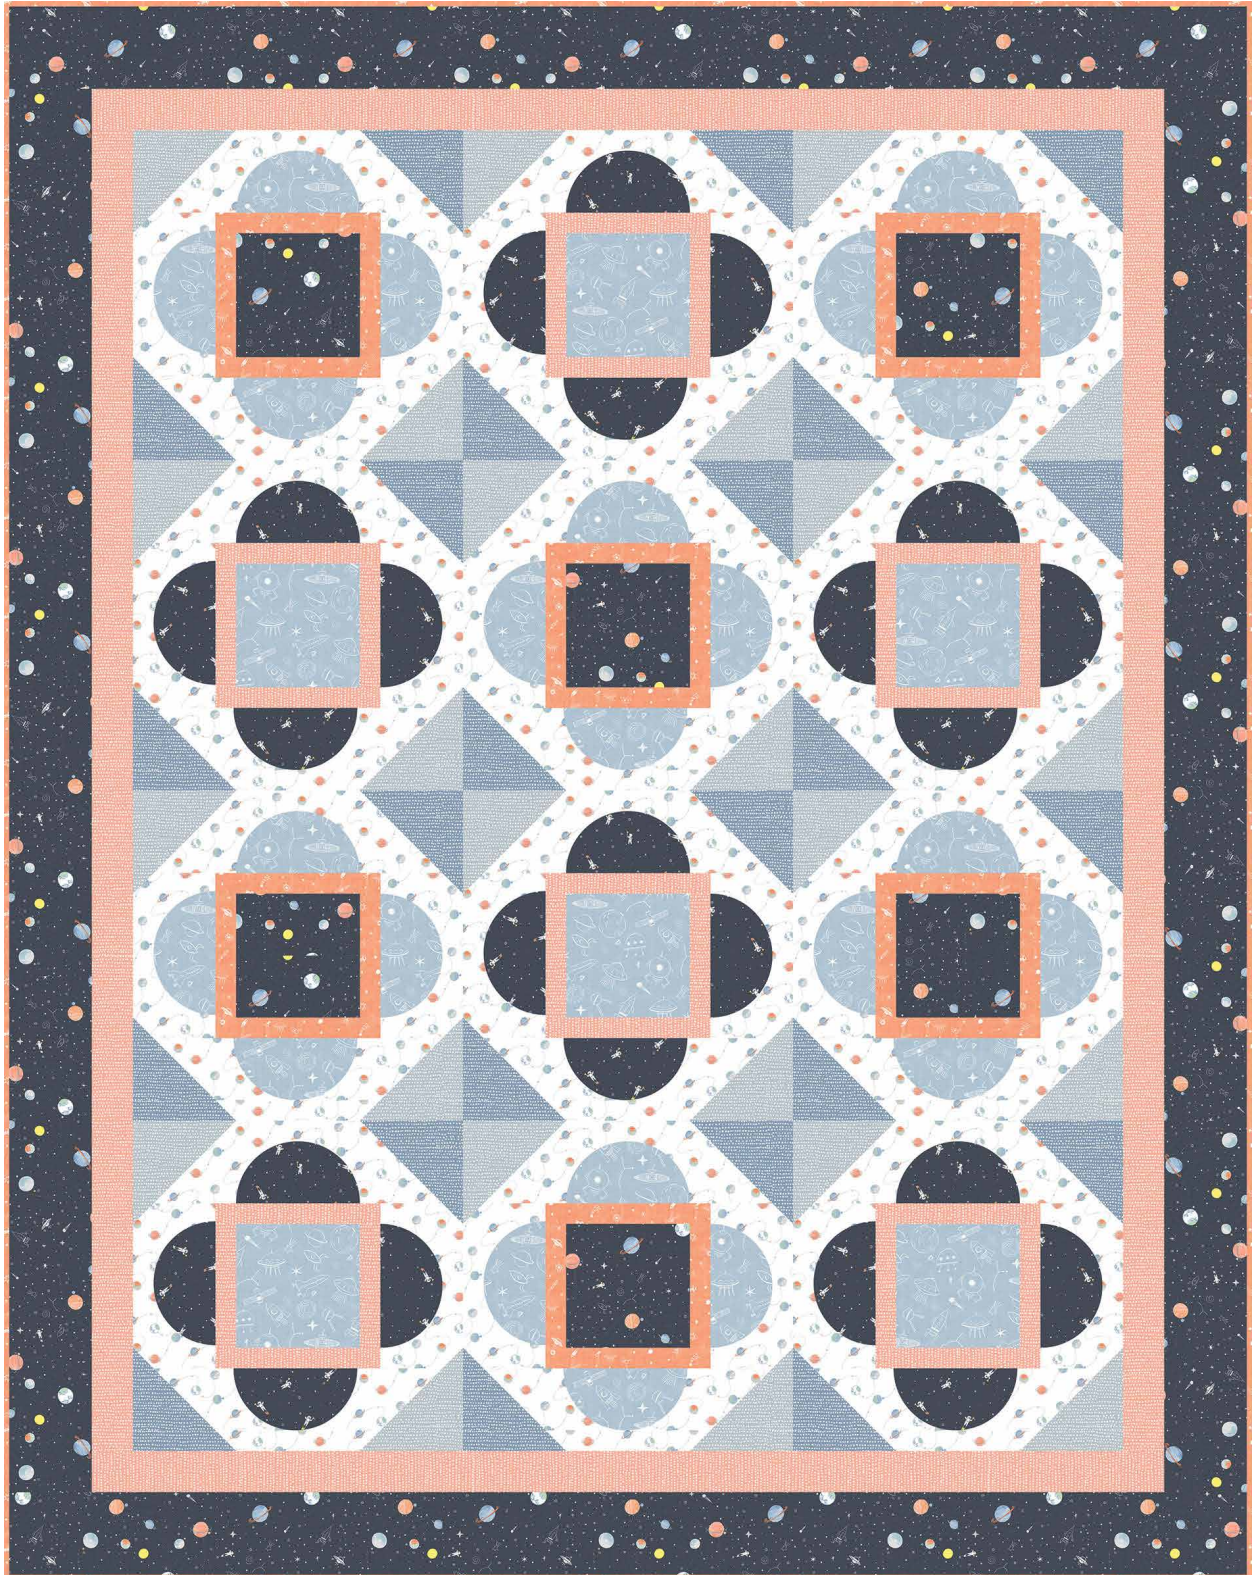

dear STELLA

Eclipse This  
In Orbit by Heidi Pridemore

60" x 76"

483 Broadway, New York, NY 10013  
[www.dearstelladesign.com](http://www.dearstelladesign.com)

Pattern (#0561) available Fall 2019 from  
[www.thewhimsicalworkshop.com](http://www.thewhimsicalworkshop.com)

Estimated Yardage Requirements:

Stella-1150 Dusk	3/4
Stella-1150 Denim	3/4
Stella-1150 Apricot	7/8
Stella-1440 Misty	2/3
Stella-1442 Papaya <i>Includes binding</i>	7/8
Stella-1441 White	2
Stella-1439 Asphalt	1 1/3
Stella-1443 Asphalt	1/2
Backing	4