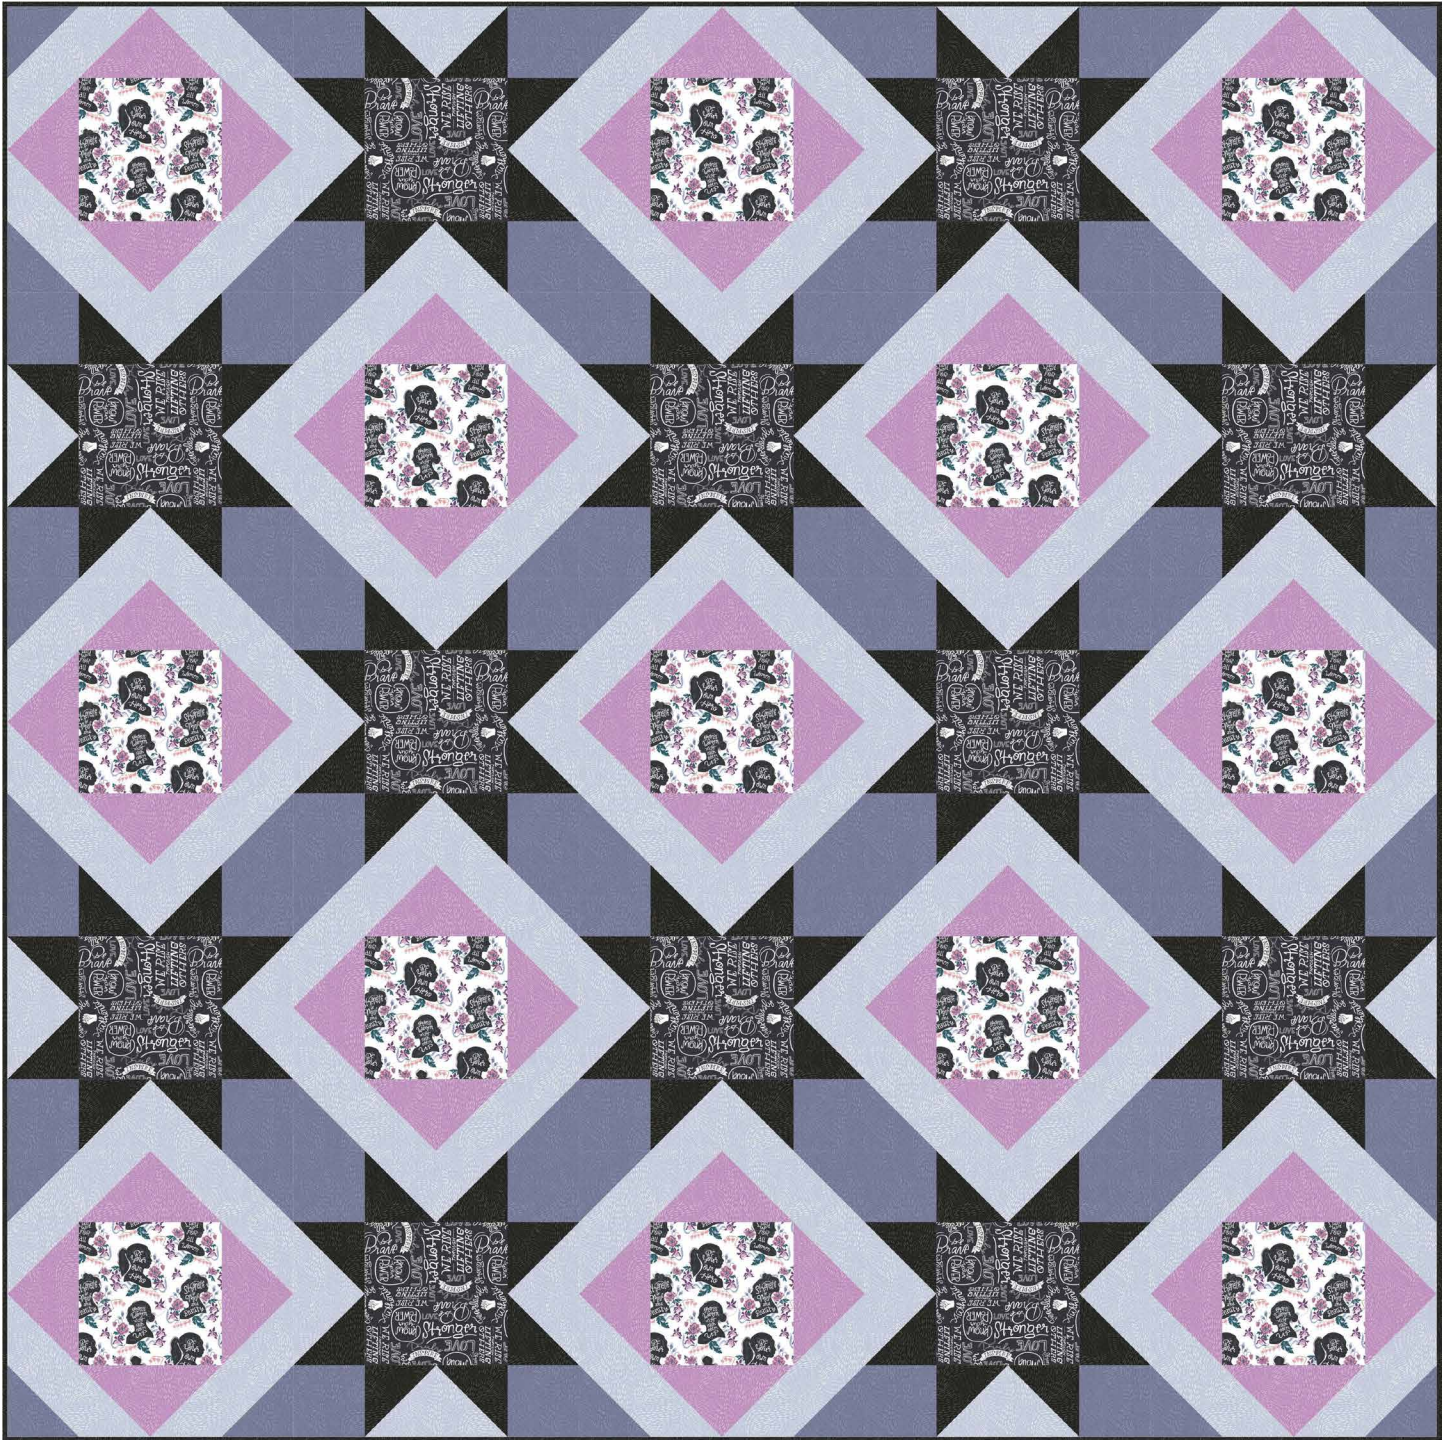

Dear STELLA

Rae Ritchie Empowered  
Stars Afloat  
by Denniele Bohannon

75" x 75"

483 Broadway, New York, NY 10013  
www.dearstelladesign.com

Pattern available from  
louannamary@gmail.com  
louannamaryquiltdesign.bigcartel.com

Yardage Requirements:

Stella-SRR1300 Starlight	2 1/4
Stella-SRR1300 Violet	1 1/8
Stella-SRR1352 White	3/4
Stella-SRR1353 Jet	3/4
Stella-SRR1300 Allure	1 1/4
Stella-SRR1300 Phantom <i>Includes binding</i>	1 1/2
Backing	4 3/4