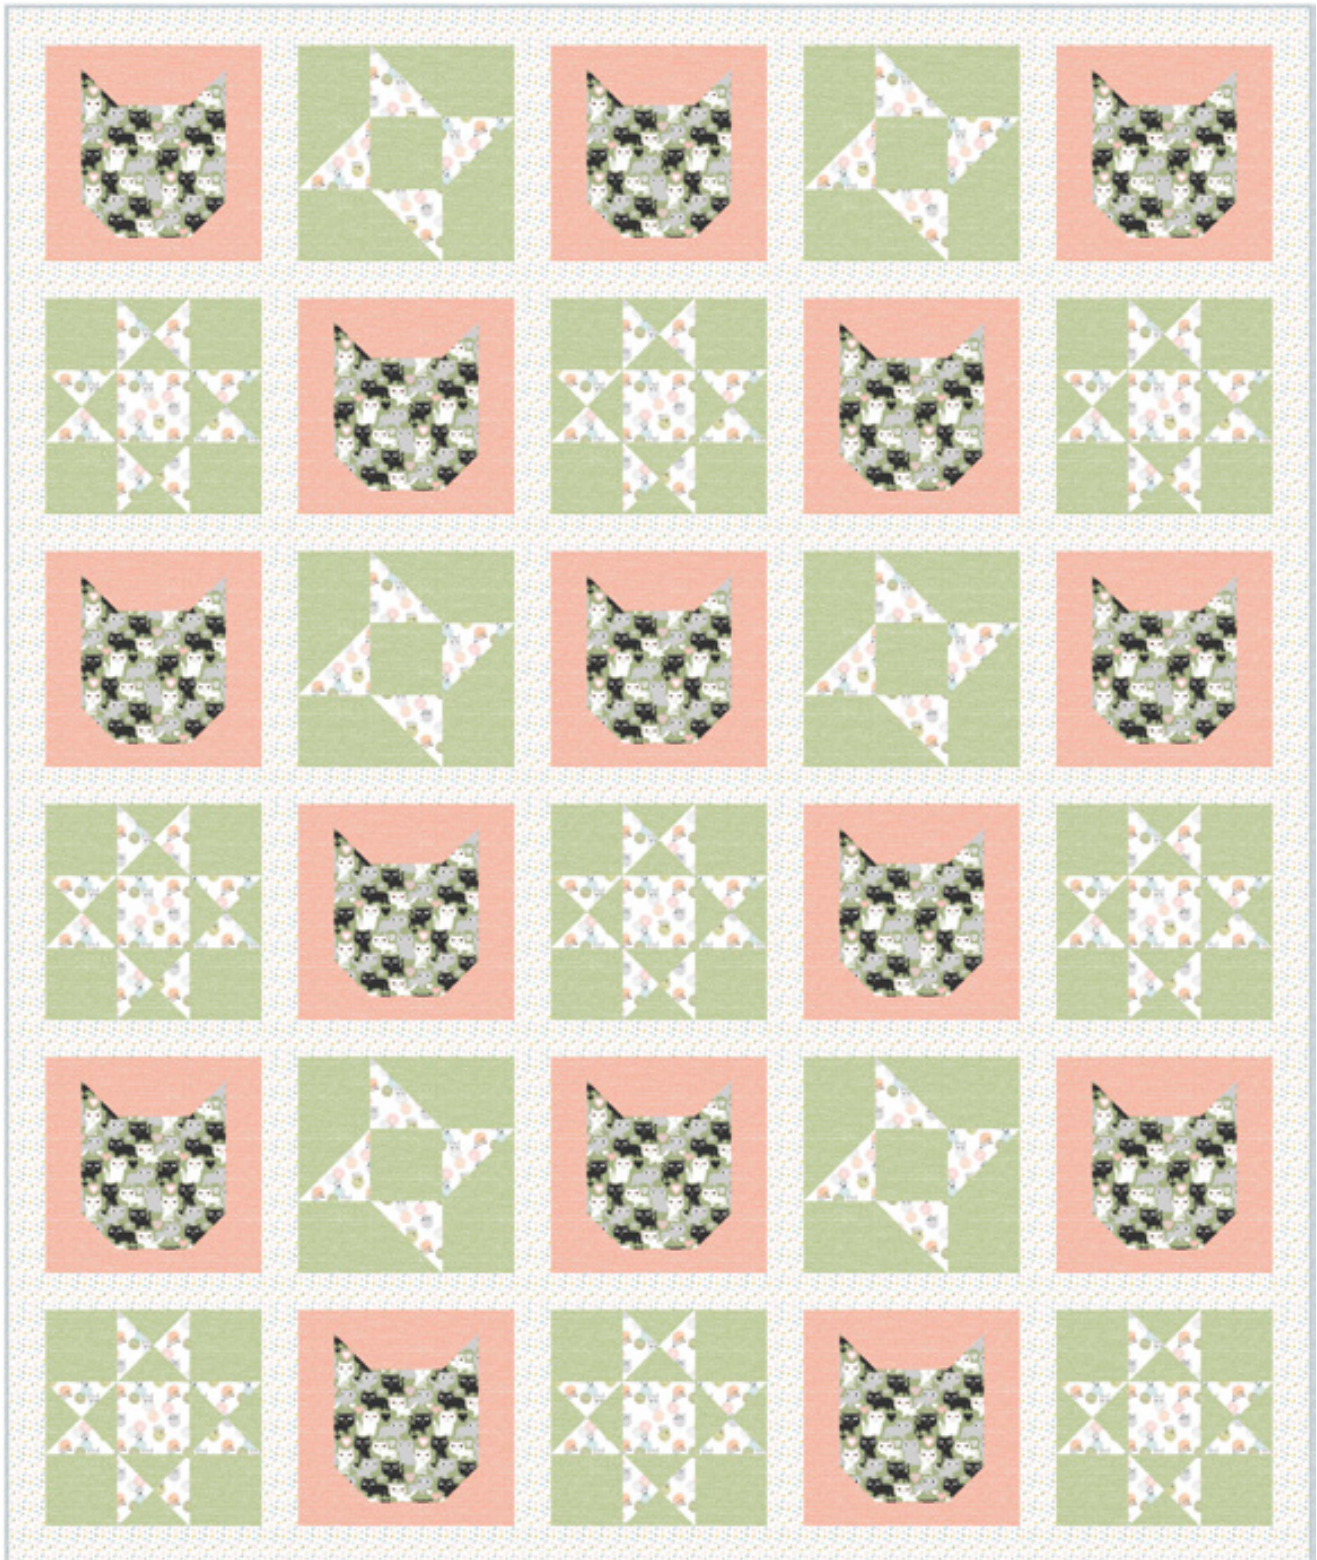

dear STELLA

Purr-fection

Feline Fine

by Hanna Bourque, Miss Winnie Designs

72" x 86"

Estimated Yardage Requirements

Stella-1150 Dusk (includes binding)	5/8
Stella-1536 Multi	7/8
Stella-1150 Apricot	1 1/2
Stella-1537 White	1
Stella-1150 Reed	2
Stella-1538 White	1 3/4
Backing	5 1/3