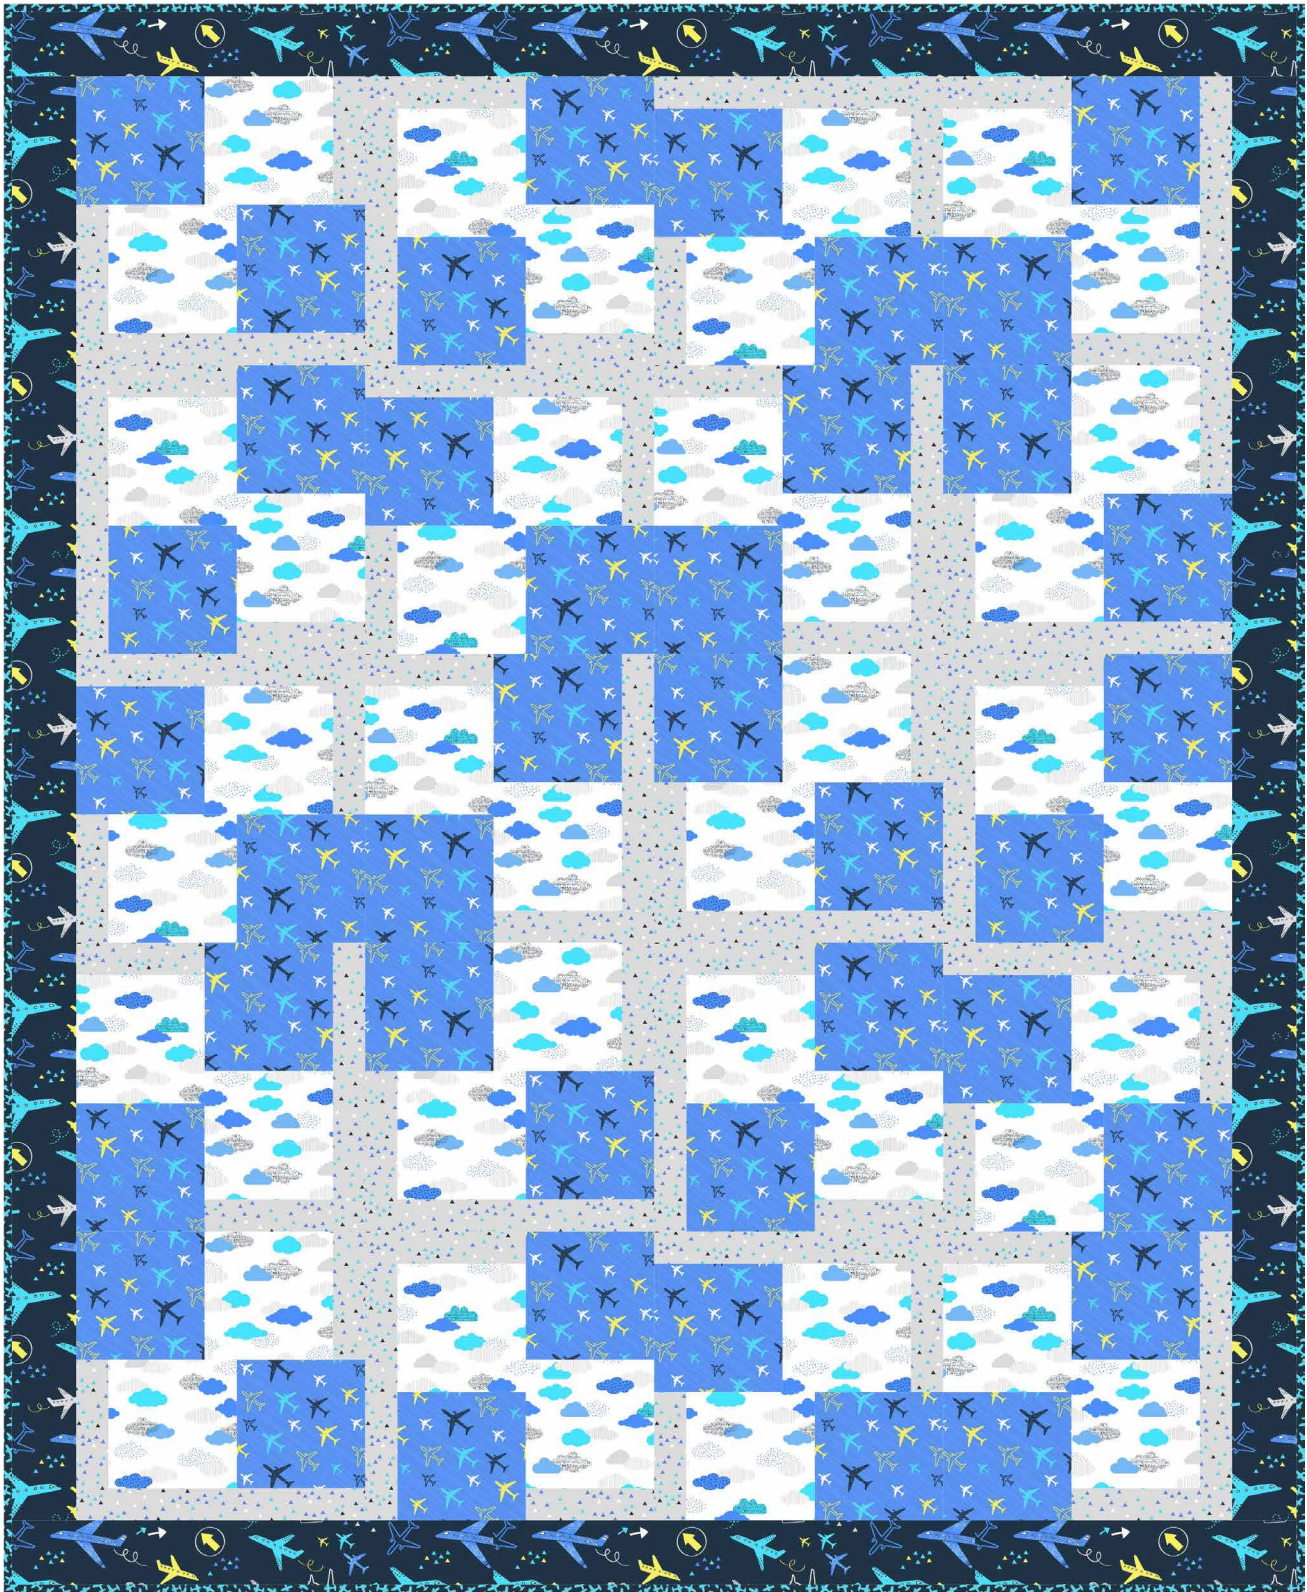

dear STELLA

Flight Pattern

New Favorite by Lorrie Franz

40 1/2" x 49 1/2"

483 Broadway, New York, NY 10013
www.dearstelladesign.com

Pattern (NM-153) available from
lorrief@beancounterquilts.com
www.beancounterquilts.com

Yardage Requirements:

Stella-1117 White	3/4
Stella-1116 Methyl	3/4
Stella-1119 Mystic	1/2
Stella-1115 Twilight	3/8
Stella-1118 Twilight	3/8
Backing	2 2/3