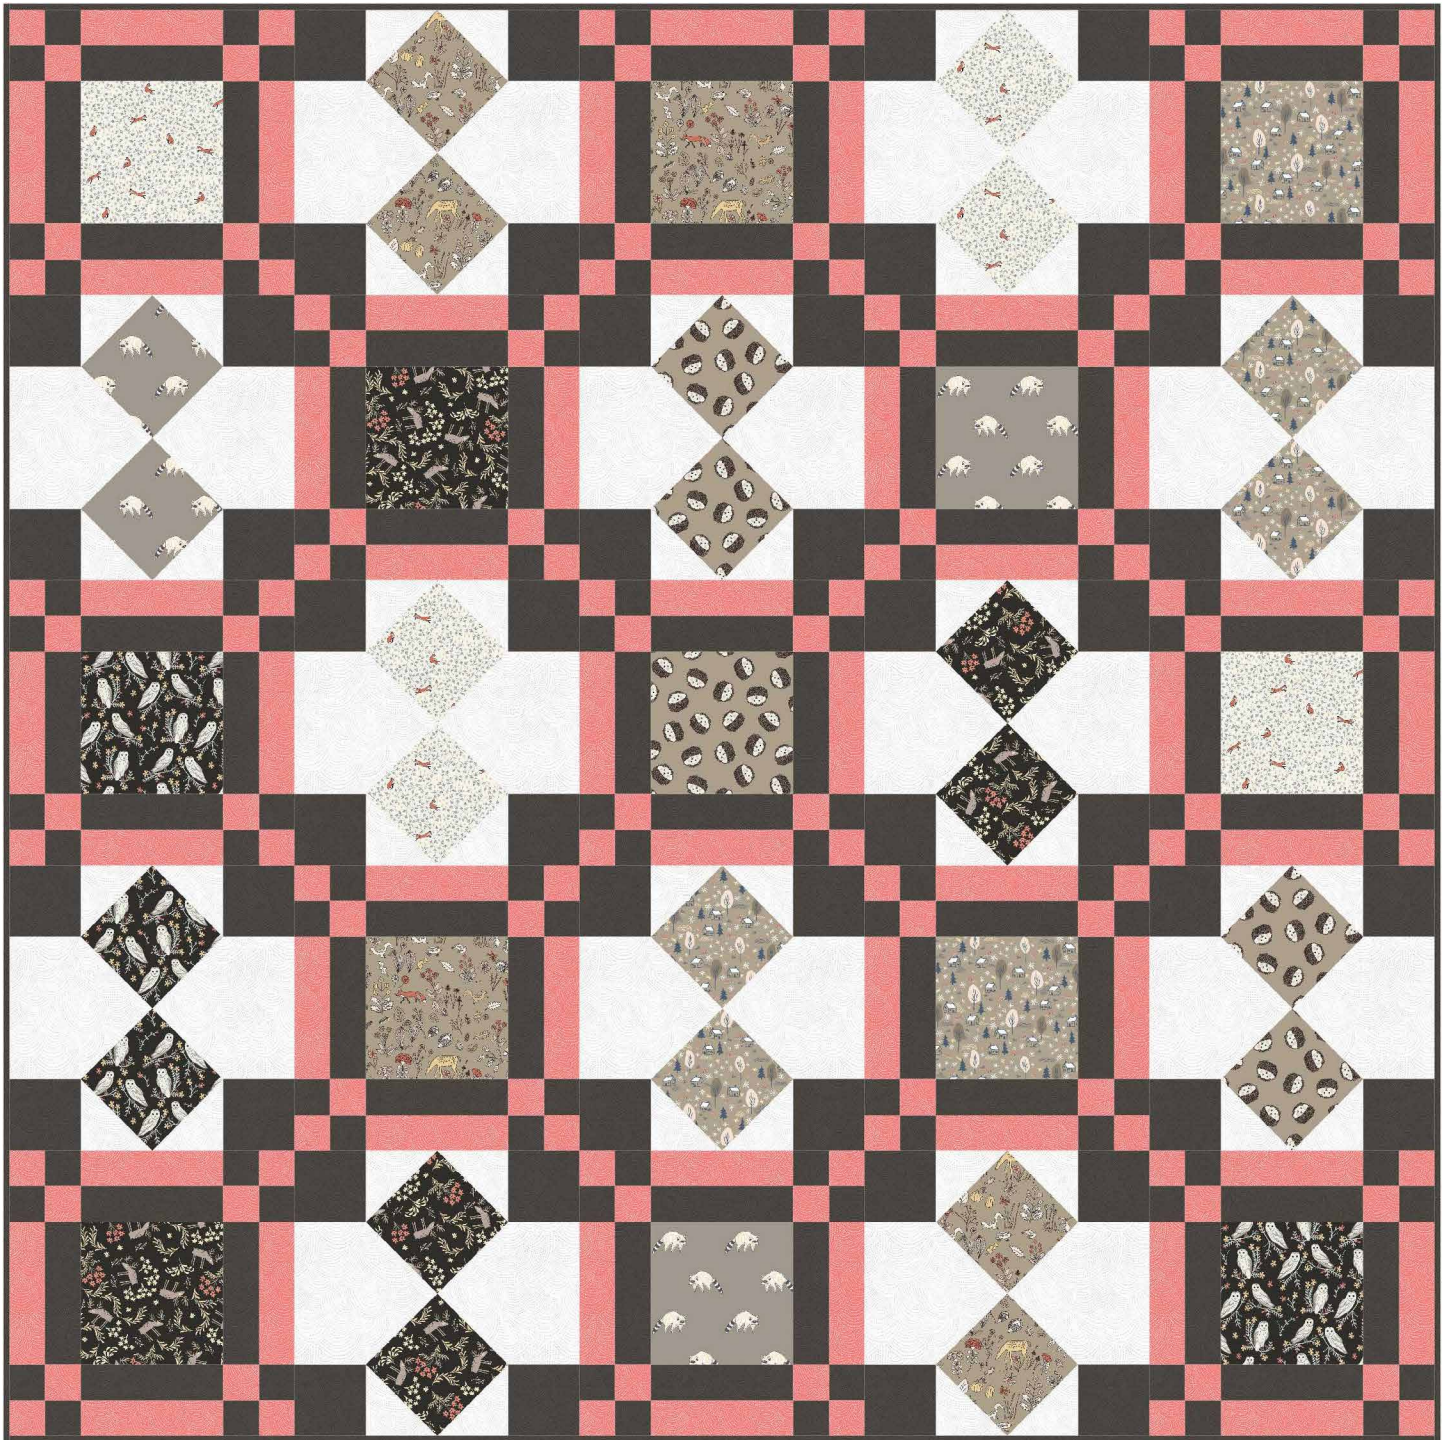

Dear STELLA

For Fox Sake  
Fields and Furrows  
by Kathryn Patterson

60 1/2" x 60 1/2"

483 Broadway, New York, NY 10013  
[www.dearstelladesign.com](http://www.dearstelladesign.com)

Pattern available from  
[www.hillstreetquilts.com](http://www.hillstreetquilts.com)

Yardage Requirements:

Stella-SRR512 Peony	1
Stella-SRR512 Clay	2
Stella-575 Papyrus	1/4
Stella-896 Peyote	1/4
Stella-897 Peyote	1/4
Stella-898 Coffee	1/4
Stella-899 Funghi	1/4
Stella-900 Coffee	1/4
Stella-901 Peyote	1/4
Stella-SRR512 Whisper	1 3/8
Backing	4