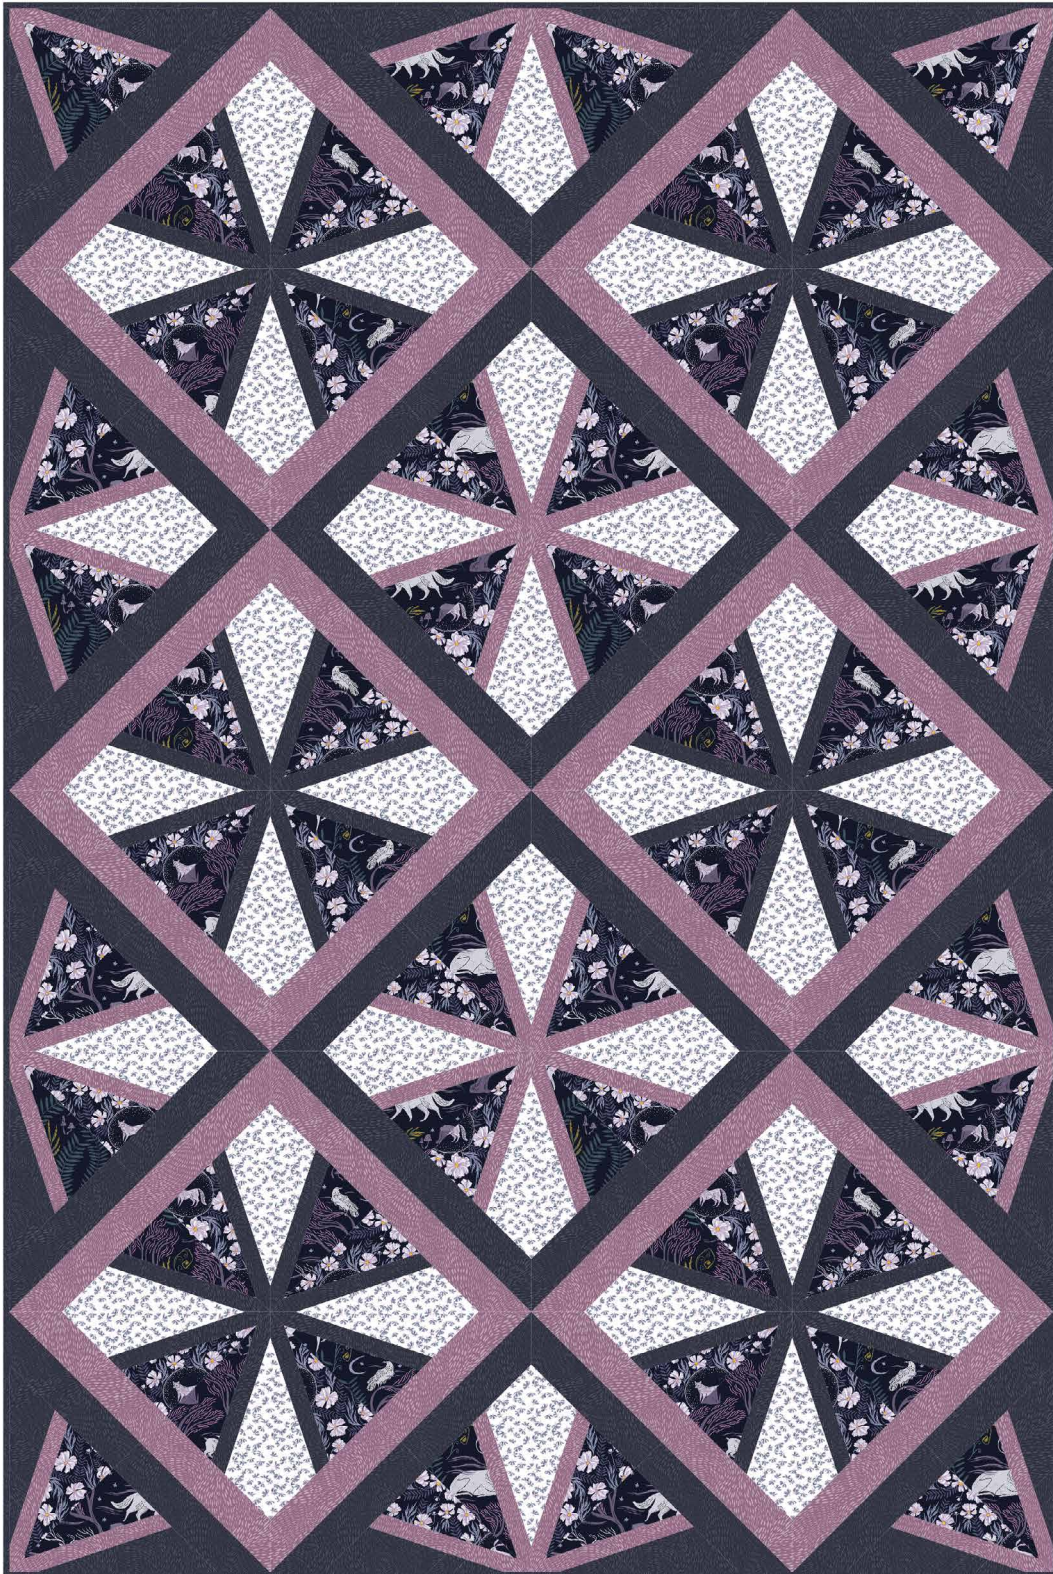

Dear STELLA

Rae Ritchie Ghostwood

Charisma by Tammy Silvers, Tamarinis

42" x 64"

483 Broadway, New York, NY 10013  
www.dearstelladesign.com

Pattern available from  
tamarinisquilts@gmail.com  
www.tamarinis.com

Yardage Requirements:

Stella-SRR1300 Lavender	1
Stella-SRR1330 Cobalt <i>Includes binding</i>	2 1/4
Stella-SRR1333 Astral	1 1/8
Stella-SRR1187 White	1 3/4
Stella-SRR1336 Astral	1 1/8
Backing	3

This pattern is a future publication (ETA Summer 2019). While every effort is made to provide accurate yardage requirements, they are subject to change after editing. Please refer to final pattern when kitting.