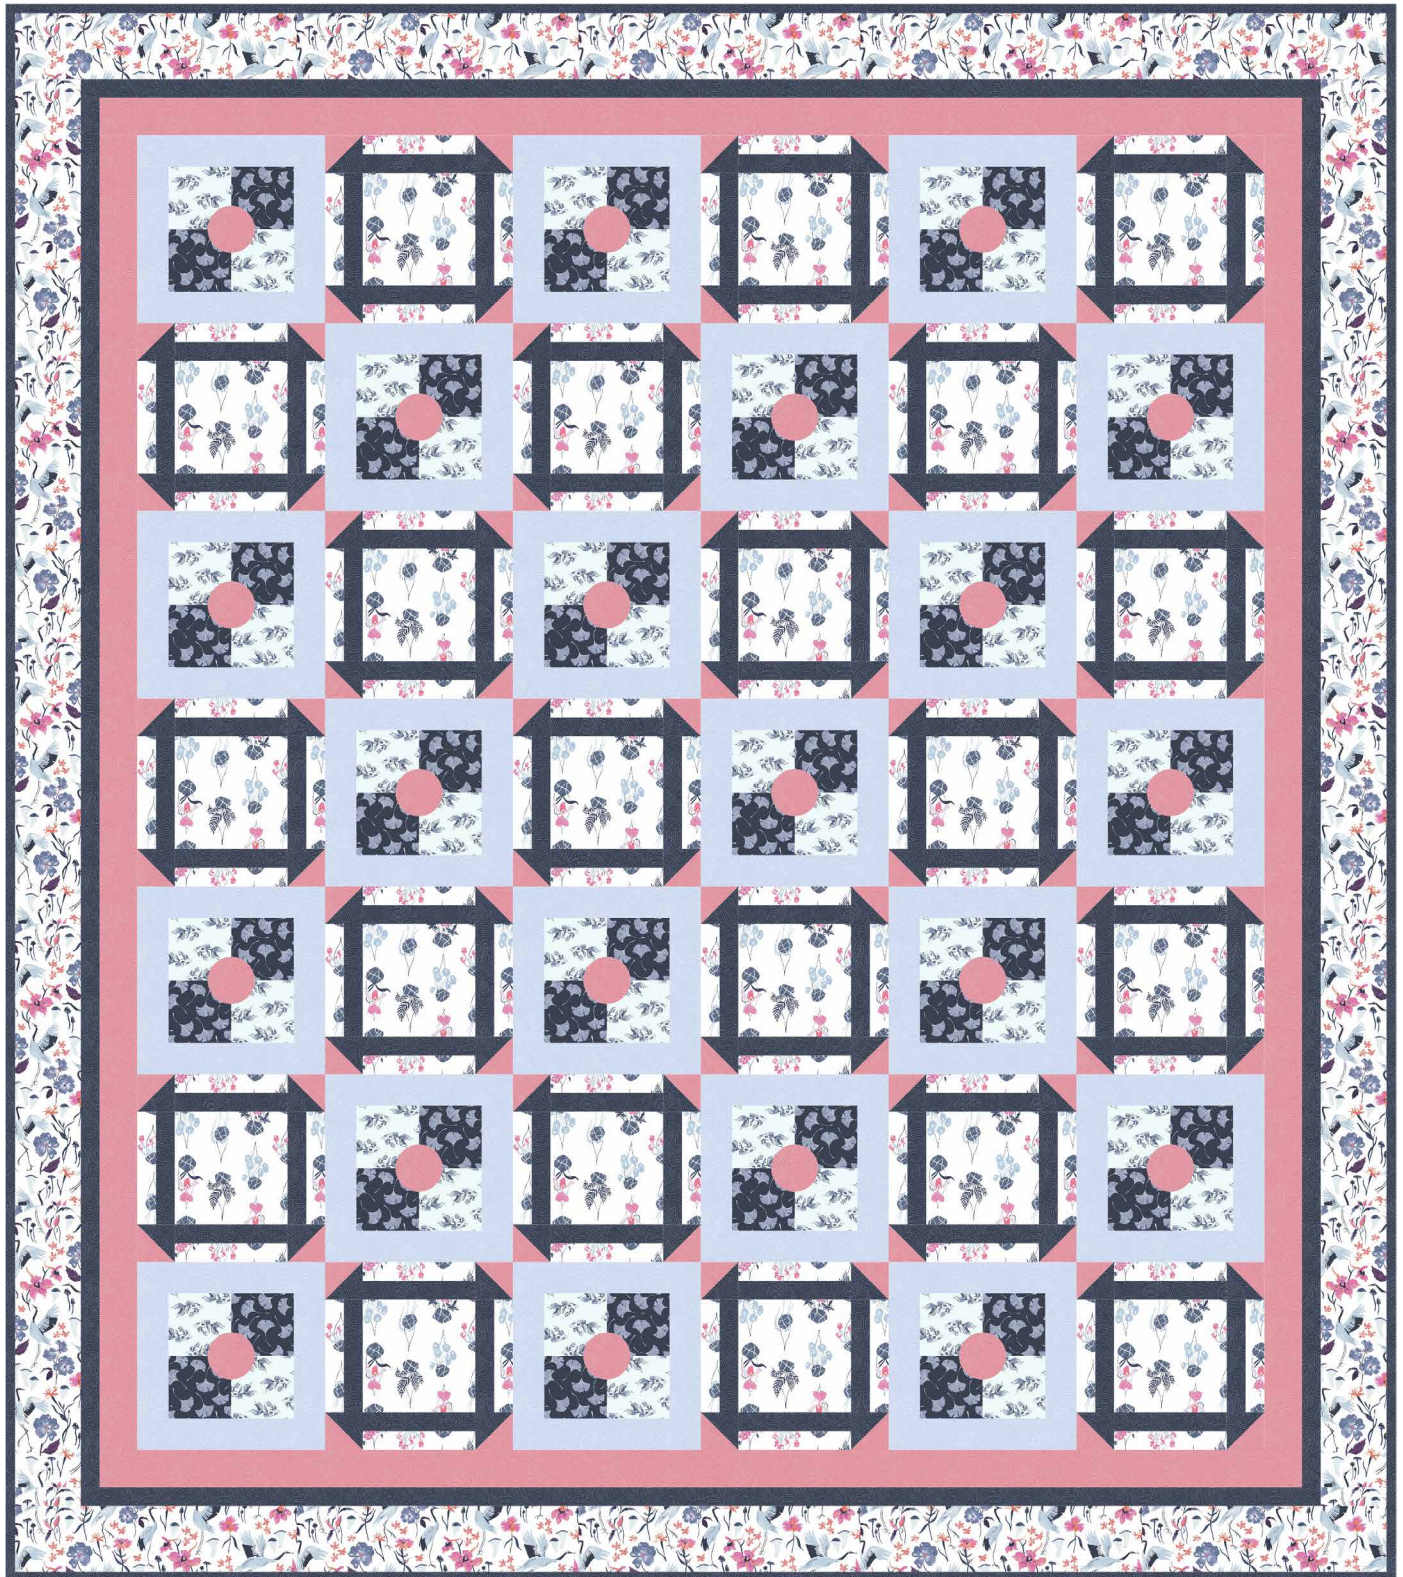

Dear STELLA

Rae Ritchie Ginkgo

Japanese Garden by Denise Russell

73" x 83"

483 Broadway, New York, NY 10013
www.dearstelladesign.com

Pattern available by October 2018 from
www.piecedbrain.com
derussell22@gmail.com

Yardage Requirements:

Stella-SRR1043 Marlin	2/3
Stella-SRR1041 Glacier	2/3
Stella-SRR512 Lotus	1 1/8
Stella-SRR1036 White	1 1/8
Stella-SRR1037 White	1 1/2
Stella-SRR512 Reef	1 5/8
Stella-SRR512 Marlin	2
Backing	5 3/8