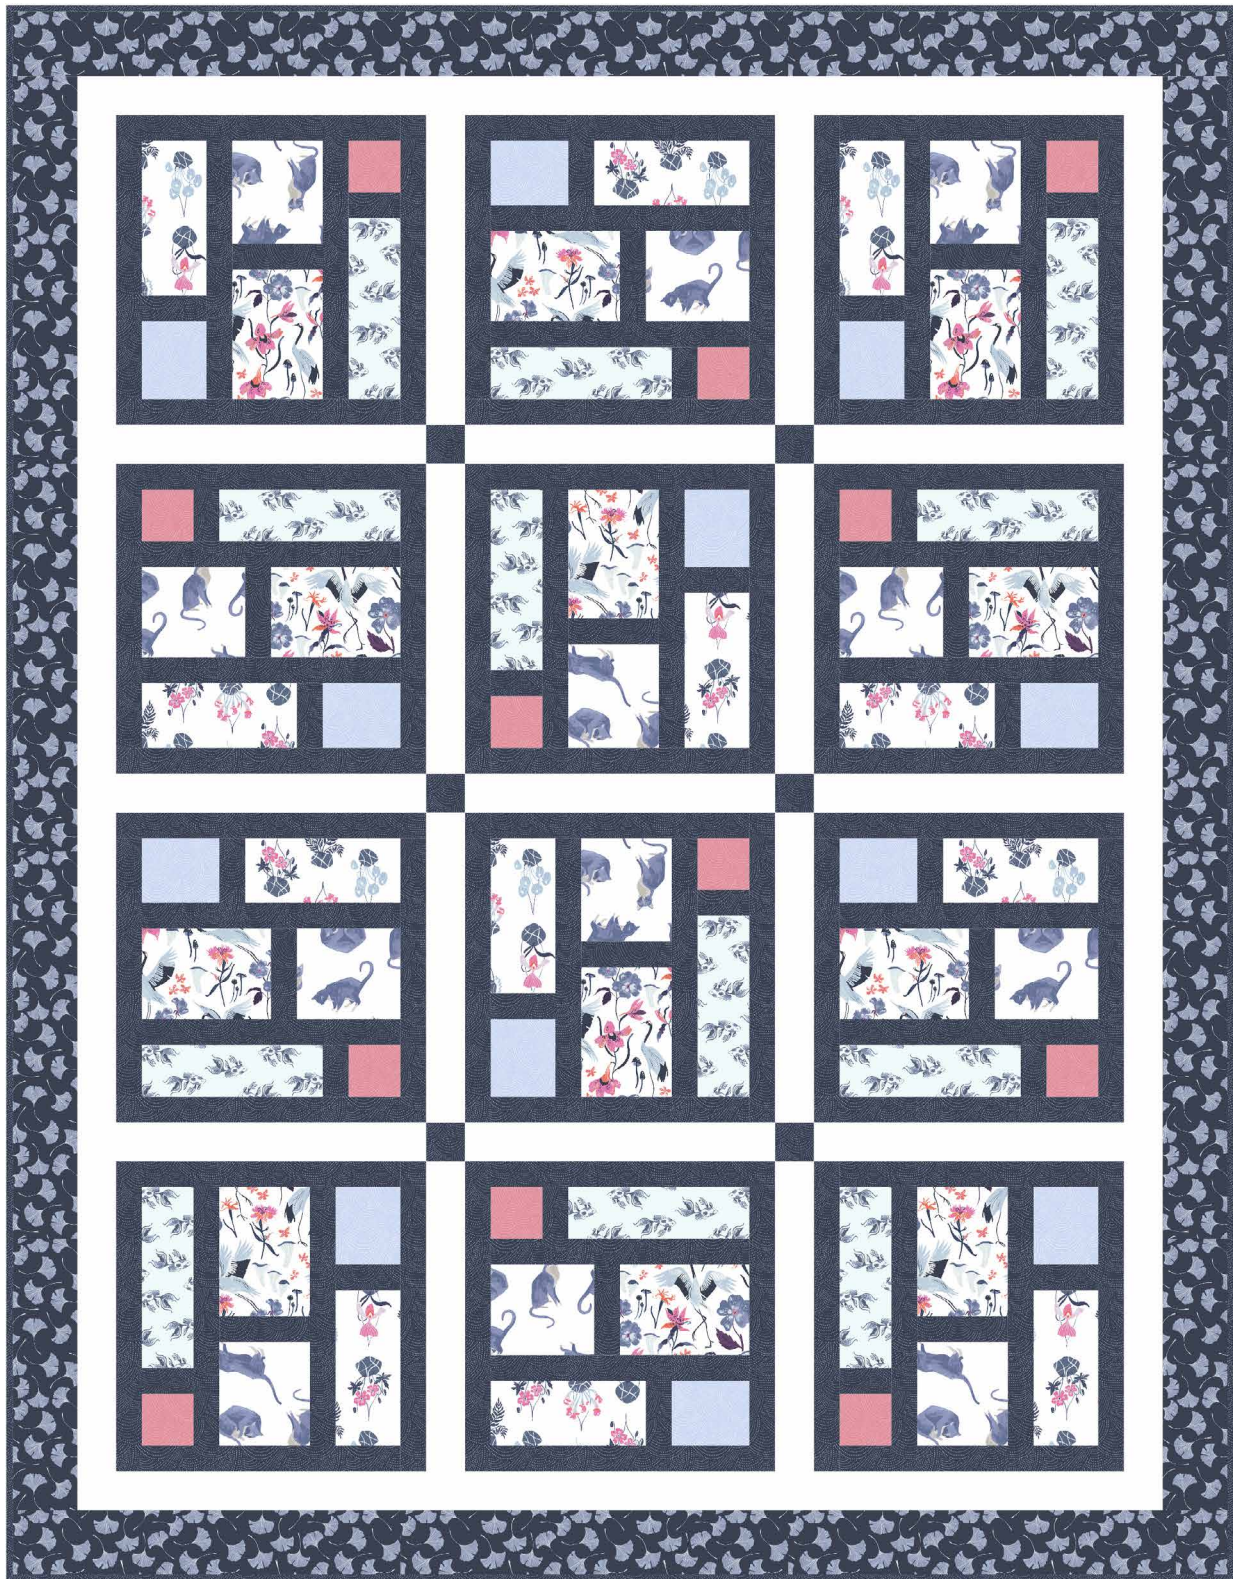

dear STELLA

Rae Ritchie Ginkgo

Portland Parks by Kate Colleran

Lap Size - 62 1/2" x 76"

483 Broadway, New York, NY 10013
www.dearstelladesign.com

Pattern available from
www.seamslikeadream.com
info@seamslikeadream.com

Yardage Requirements (Lap Size - 62 1/2" x 76")

Stella-SRR1043 Marlin	7/8
Stella-SRR1041 Glacier	3/8
Stella-SRR512 Lotus	1/4
Stella-SRR1036 White	3/8
Stella-SRR1037 White	1/2
Stella-SRR512 Reef	1/4
Stella-SRR512 Marlin <i>Includes 5/8 yd binding</i>	2 5/8
Stella-SRR1039 White	1/2
Stella-Solid White	1 1/8
Backing	4 3/4

Pattern also includes Crib (47" x 60 1/2") and Queen (93 1/2" x 93 1/2") options.