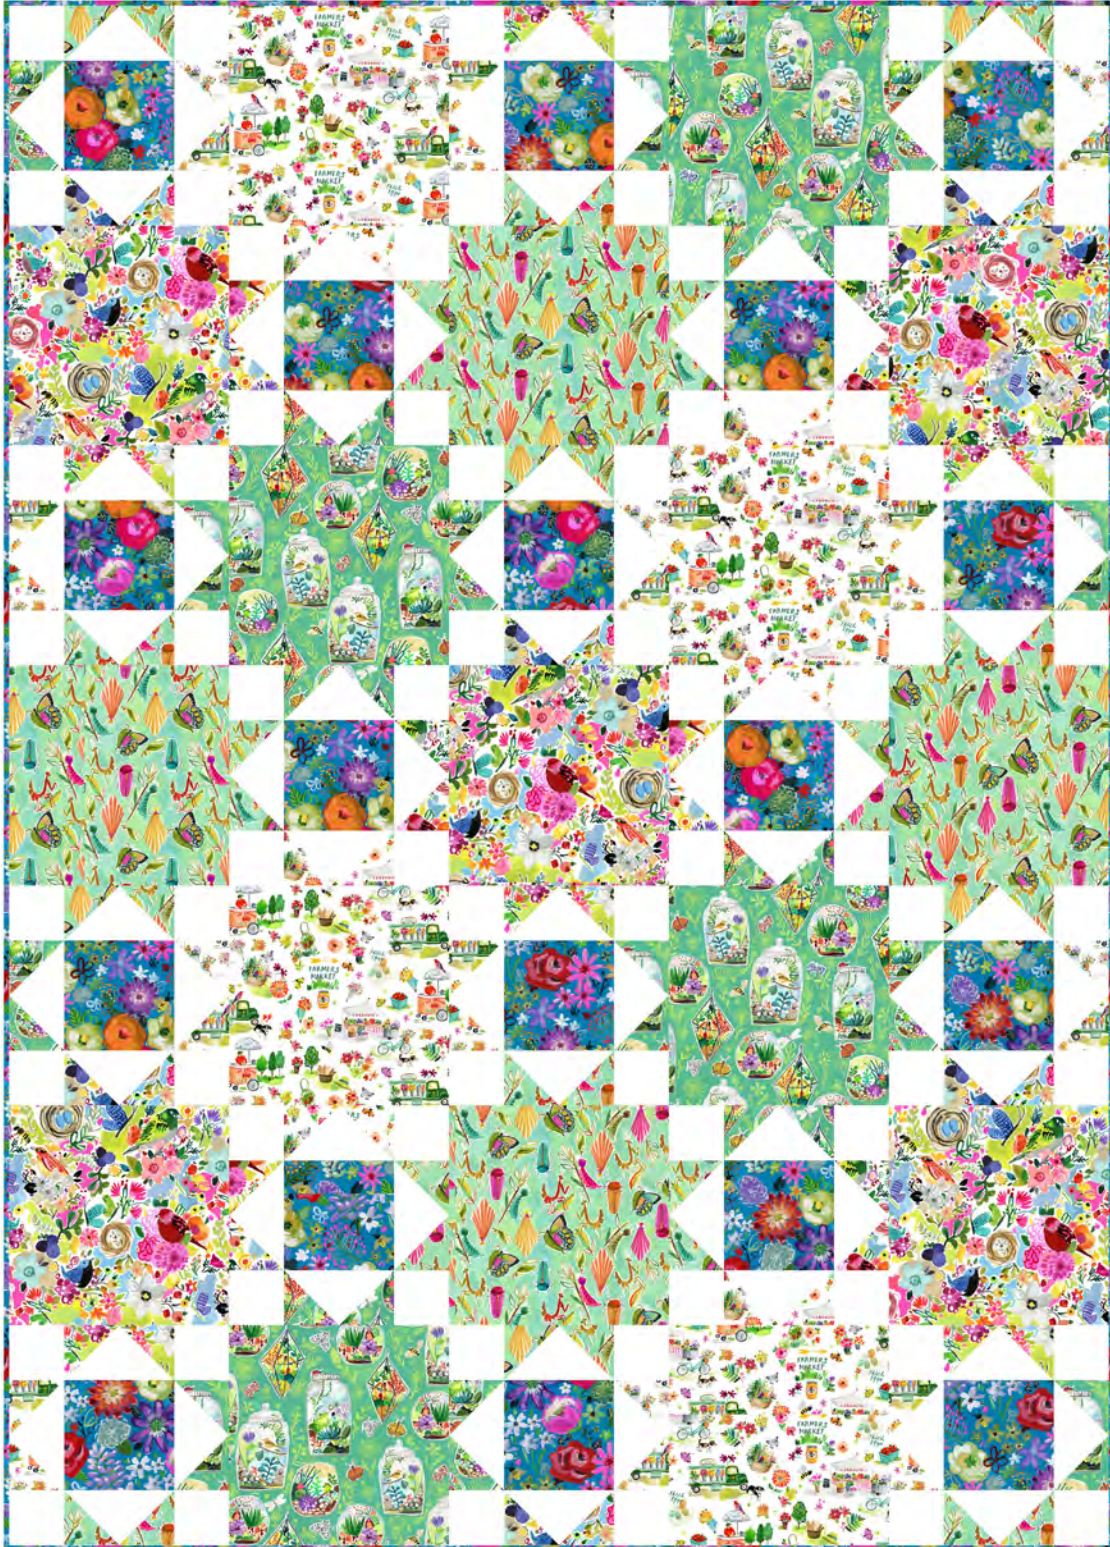

dear STELLA

Midsummer Dream

Glory Stars

by Denniele Bohannon, Louanna Mary Quilt Design

50" x 70"

Estimated Yardage Requirements

Stella-DAW1609 Multi (includes binding)	1 1/4
Stella-DAW1615 White	1
Stella-DAW1611 Multi	1
Stella-DAW1619 Multi	1
Stella-DAW1618 Multi	1
Stella-1150 Marshmallow	1 1/2
Backing	3 1/4

Glory Stars pattern is available from:

Denniele Bohannon, Louanna Mary Quilt Design

louannamary@gmail.com

www.louannamaryquilt设计.bigcartel.com