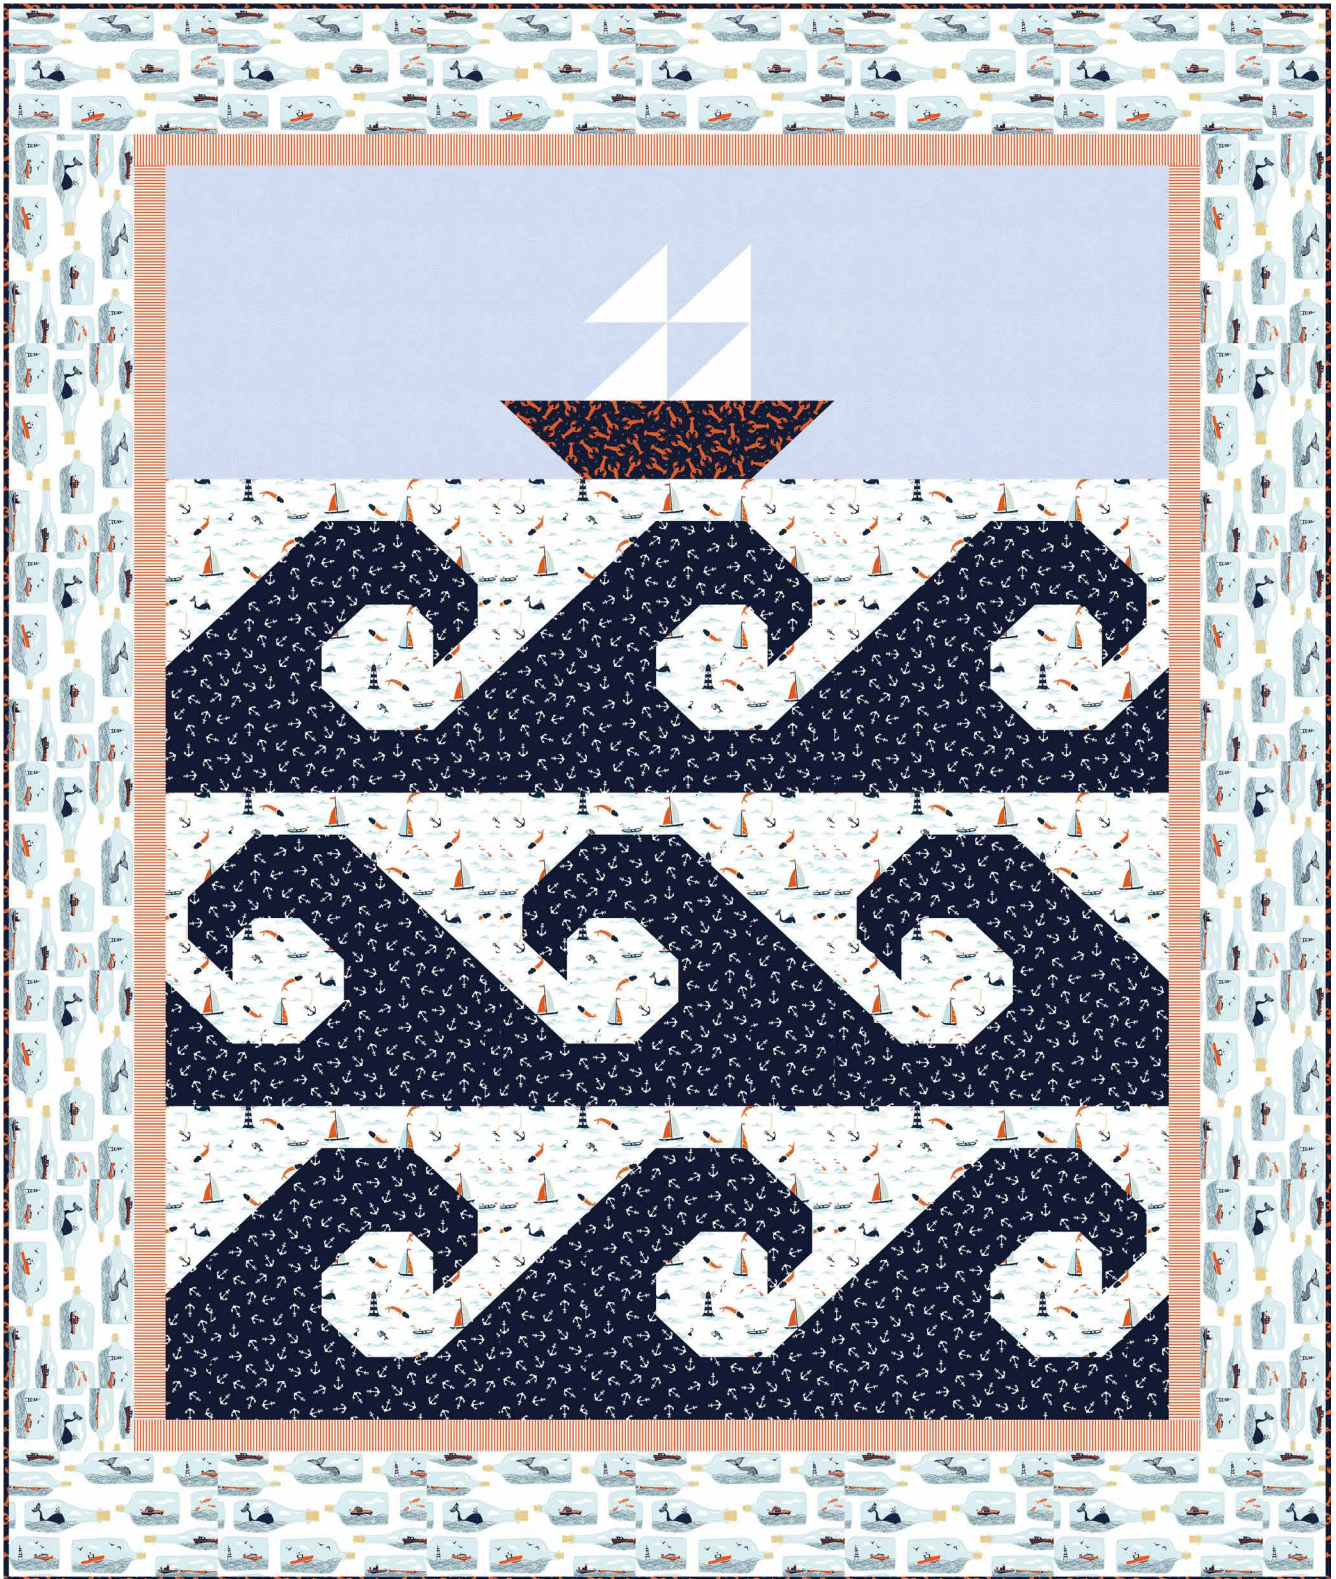

Dear STELLA

I Don't Give a Ship

Ship Outta Luck by Hanna Bourque

63" x 75"

483 Broadway, New York, NY 10013  
www.dearstelladesign.com

Pattern available by August 2018 from  
hanna@misswinnie.ca  
www.misswinnie.ca

Yardage Requirements:

Stella-Solid White	1/4
Stella-1103 Indigo	1
Stella-1104 Indigo	1/4 for piecing + 2/3 for binding
Stella-433 Flame	1/4
Stella-821 White	1 1/2
Stella-SRR512 Reef	3/4
Stella-1102 White	1
Backing	4 1/4