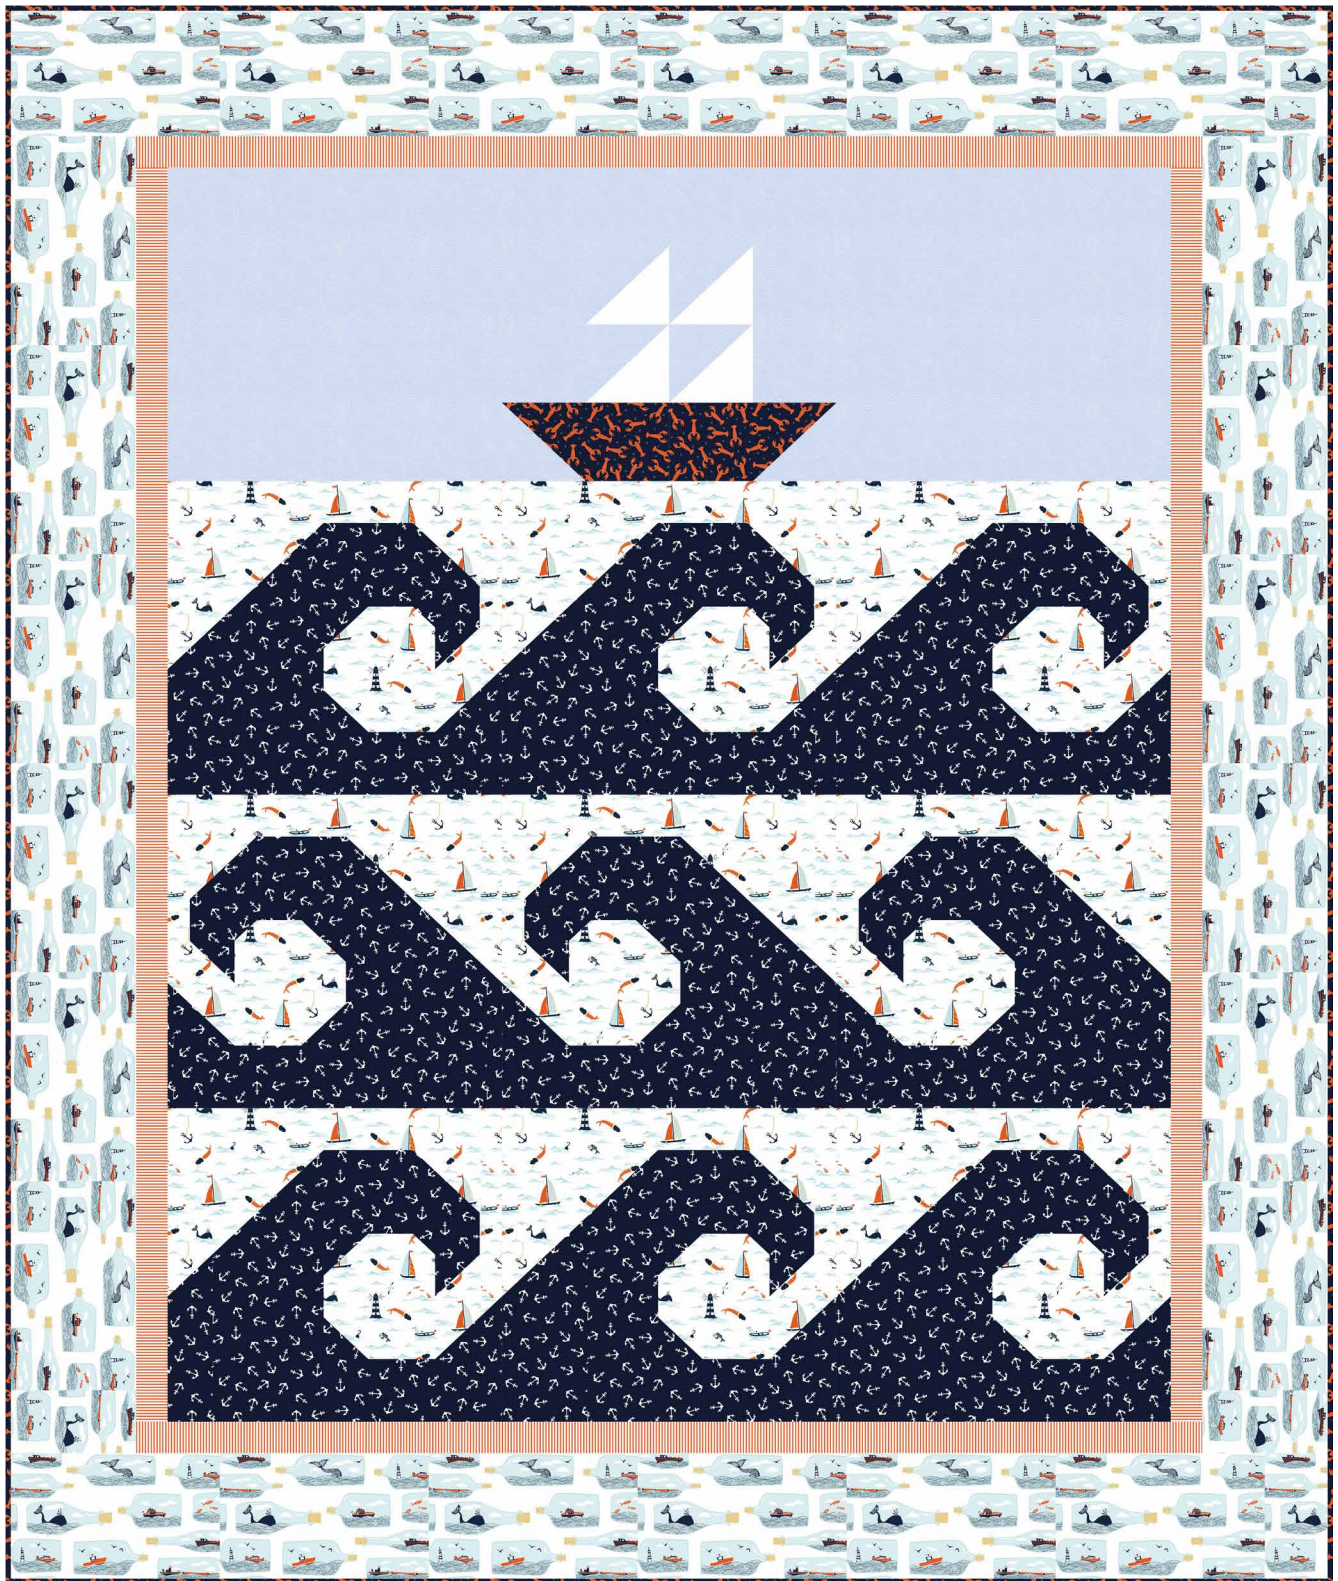

Dear STELLA

I Don't Give a Ship

Ship Outta Luck by Hanna Bourque

63" x 75"

483 Broadway, New York, NY 10013
www.dearstelladesign.com

Pattern available from
hanna@misswinnie.ca
www.misswinnie.ca

Yardage Requirements:

Stella-Solid White	1/4
Stella-1103 Indigo	1 2/3
Stella-1104 Indigo	1/4 for piecing + 2/3 for binding
Stella-433 Flame	1/2
Stella-821 White	2/3
Stella-SRR512 Reef	2/3
Stella-1102 White	1 1/4
Backing	4