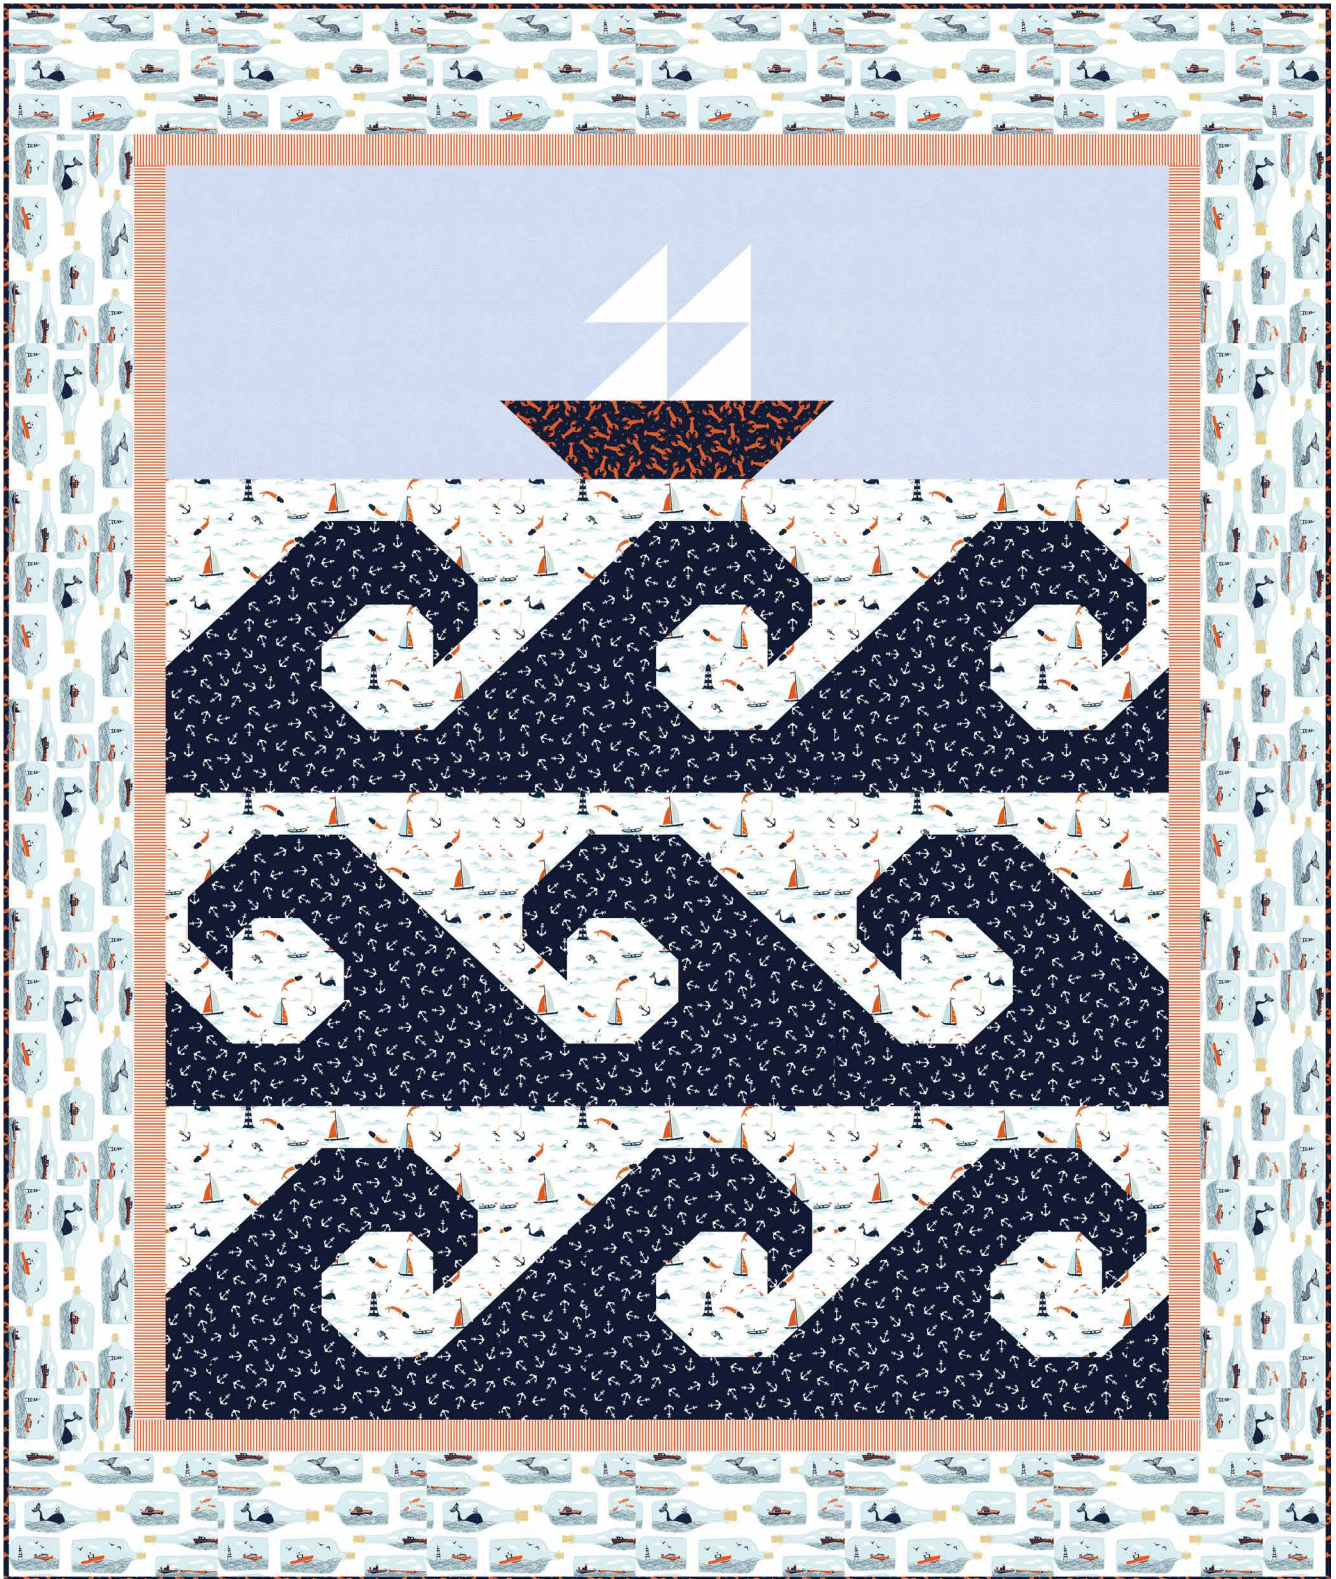

Dear STELLA

I Don't Give a Ship

Ship Outta Luck by Hanna Bourque

63" x 75"

483 Broadway, New York, NY 10013  
www.dearstelladesign.com

Pattern available by August 2018 from  
hanna@misswinnie.ca  
www.misswinnie.ca

Yardage Requirements:

Stella-Solid White	1/4
Stella-1103 Indigo	1
Stella-1104 Indigo	1/4 for piecing + 2/3 for binding
Stella-433 Flame	1/2
Stella-821 White	1 1/2
Stella-SRR512 Reef	3/4
Stella-1102 White	1
Backing	4 1/4