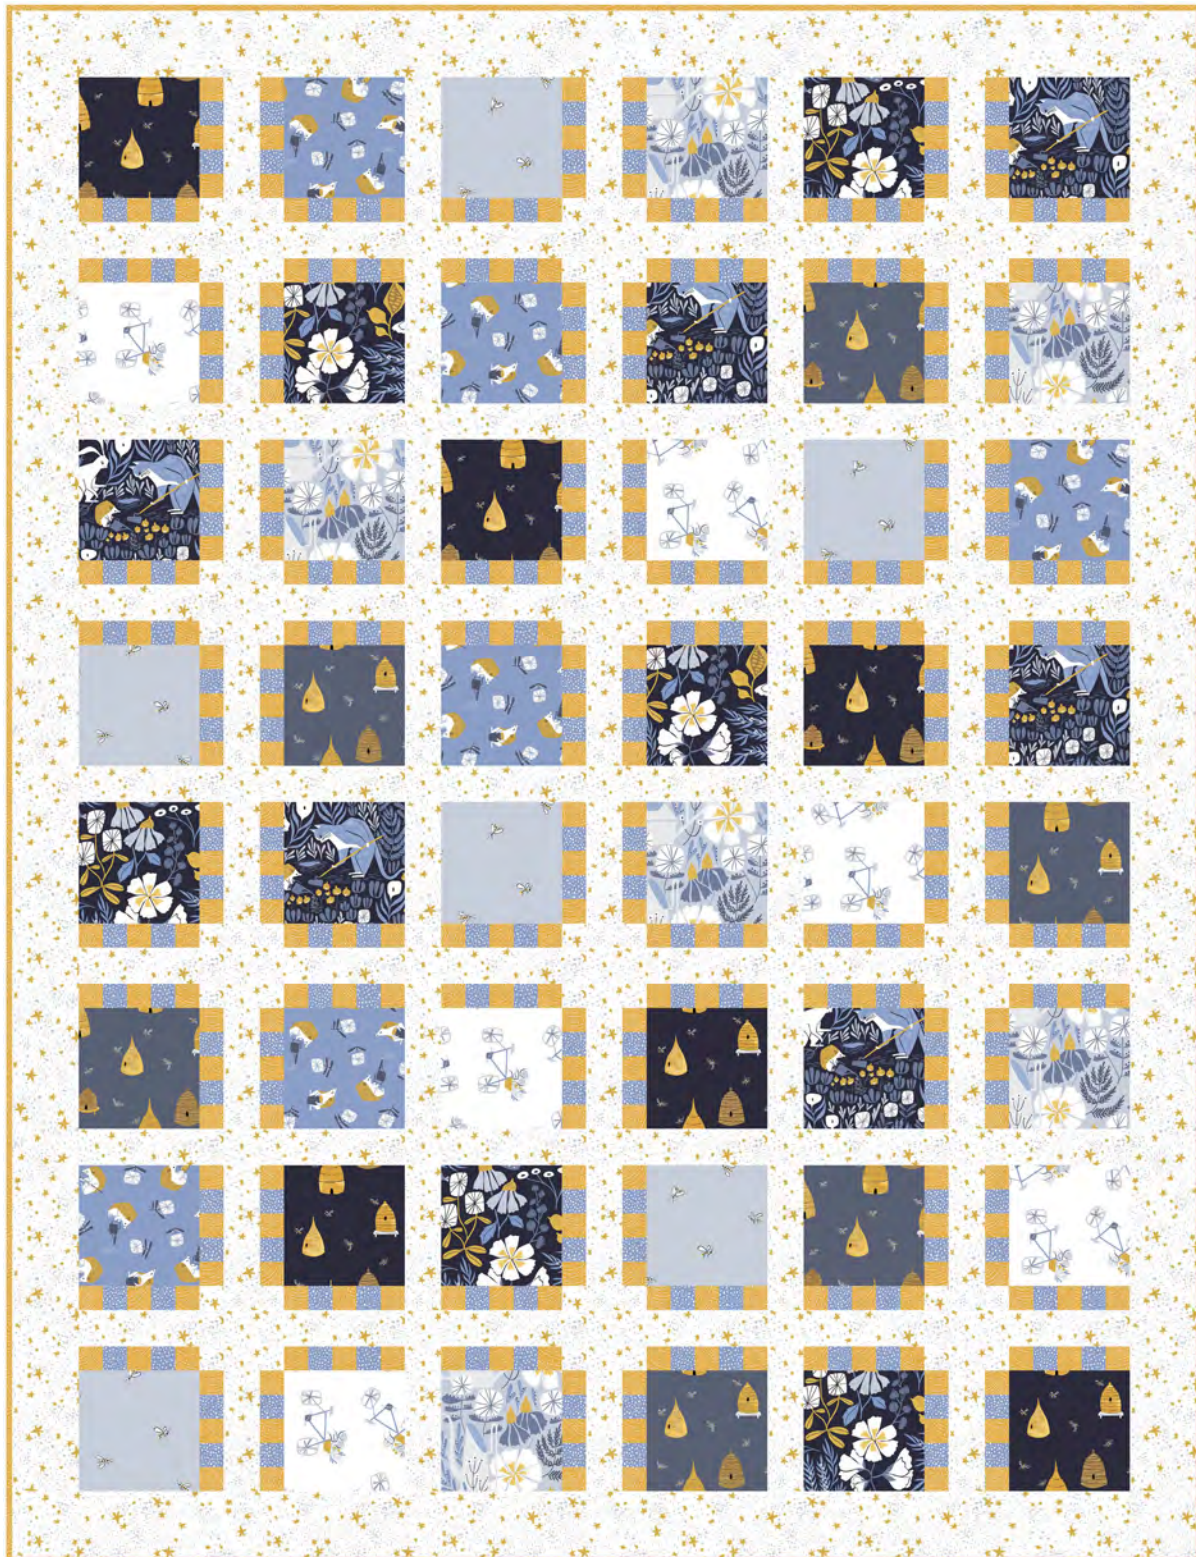

dear STELLA

Rae Ritchie

Honey Bee

In My Corner

by Denniele Bohannon, Louanna Mary Quilt Design

49" x 64"

Estimated Yardage Requirements

| | |
|--|-------|
| Stella-SRR512 Citrus (includes binding) | 1 1/8 |
| Stella-SRR670 Navy | 1/4 |
| Stella-SRR670 Sky | 1/4 |
| Stella-SRR1527 Surf | 1/4 |
| Stella-SRR1528 Navy | 1/4 |
| Stella-SRR1529 Navy | 1/4 |
| Stella-SRR1531 Cornflower | 1/4 |
| Stella-SRR1532 White | 1/4 |
| Stella-SRR671 Surf | 1/4 |
| Stella-SRR1533 White | 1/2 |
| Stella-SRR1535 White | 1 5/8 |
| Backing | 3 1/4 |

This pattern is a future publication. While every effort is made to provide accurate yardage requirements, they are subject to change after editing.

Please refer to final pattern when kitting.

In My Corner pattern will be available in Spring 2020 from: