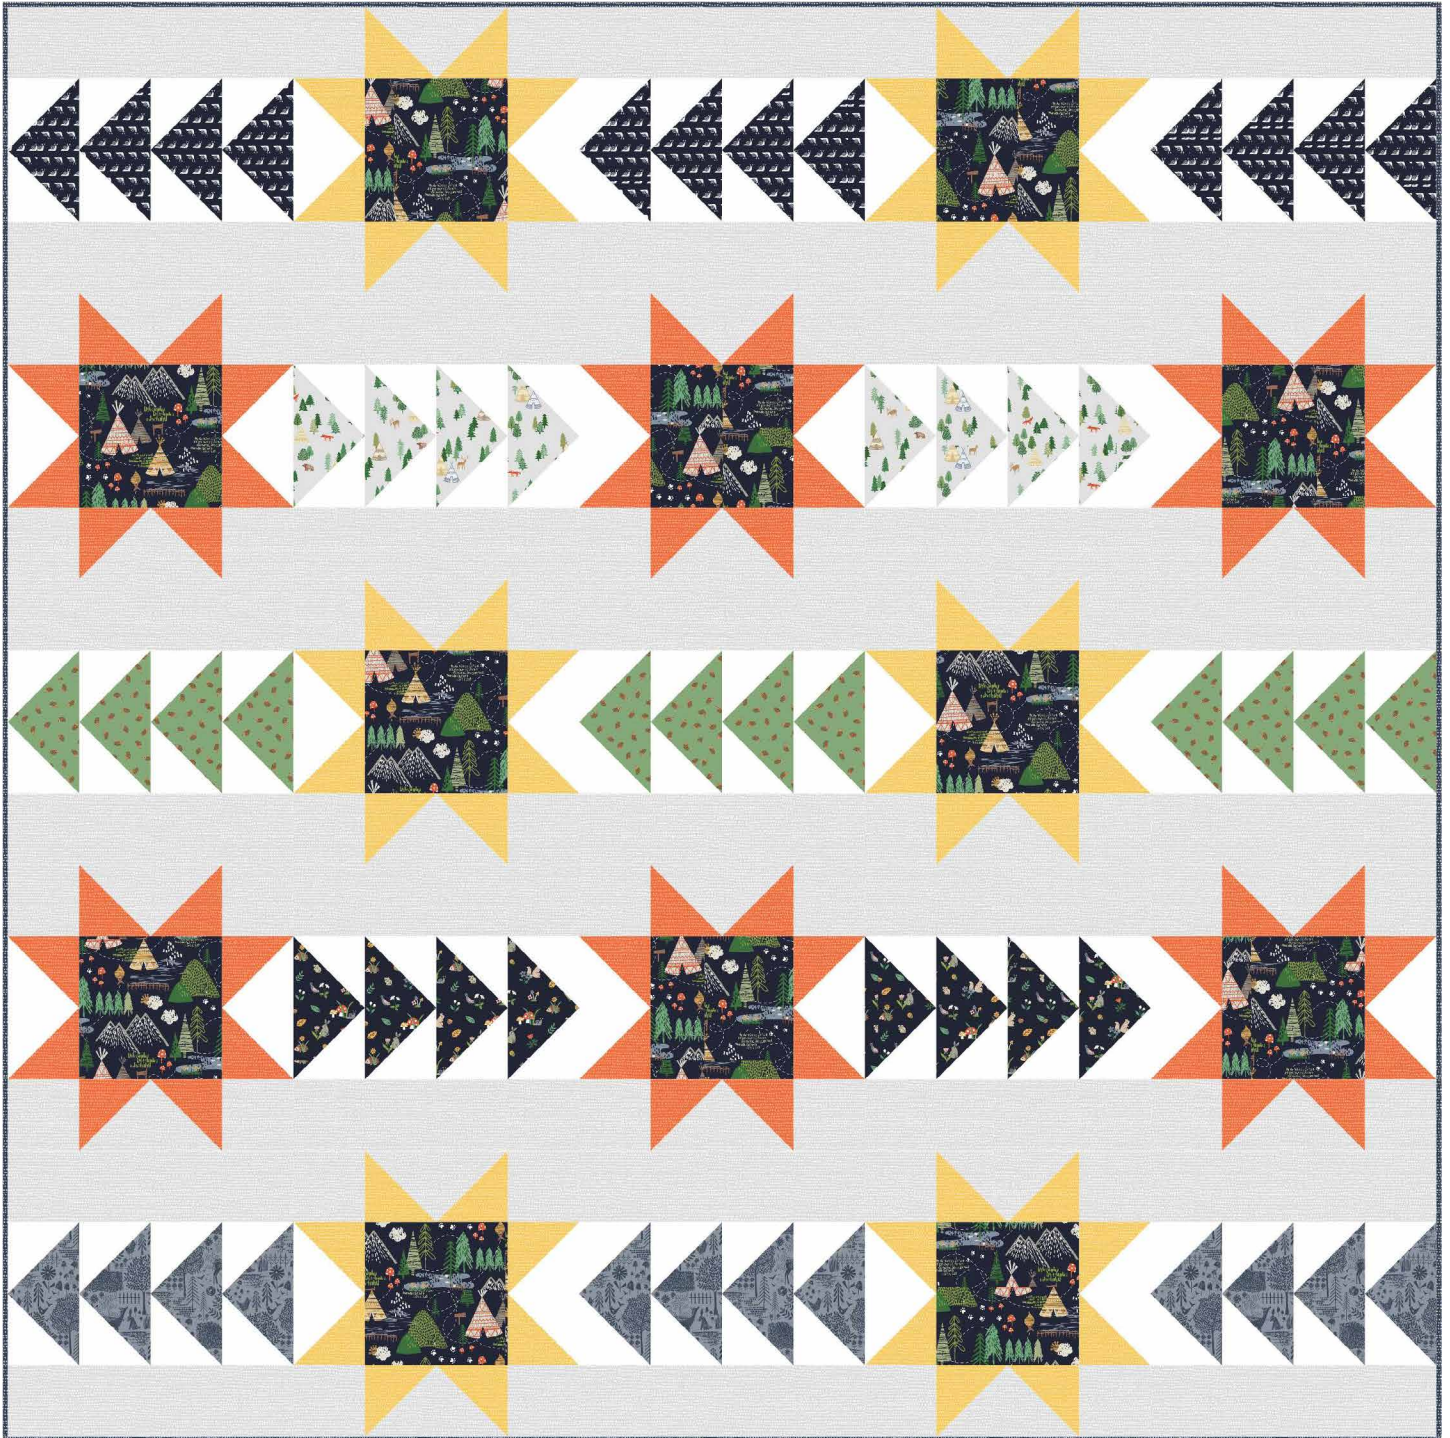

Dear STELLA

May the Forest be with You  
Guiding Star by Denniele Bohannon  
Free Pattern Coming Soon

75" x 75"

483 Broadway, New York, NY 10013  
www.dearstelladesign.com

Pattern will be a free download at  
www.dearstelladesign.com

Estimated Yardage Requirements:

Stella-1150 Vapor	2 5/8
Stella-1251 Navy	3/4
Stella-1253 Star	1/3
Stella-1255 Navy	1/3
Stella-1258 Navy	1/3
Stella-1257 Pine	1/3
Stella-1254 Slate	1/3
Stella-1150 Cyber	1/2
Stella-1150 Vermillion	1/2
Stella-Solid White	1 1/2
Stella-1150 Poseidon (binding)	2/3
Backing	7