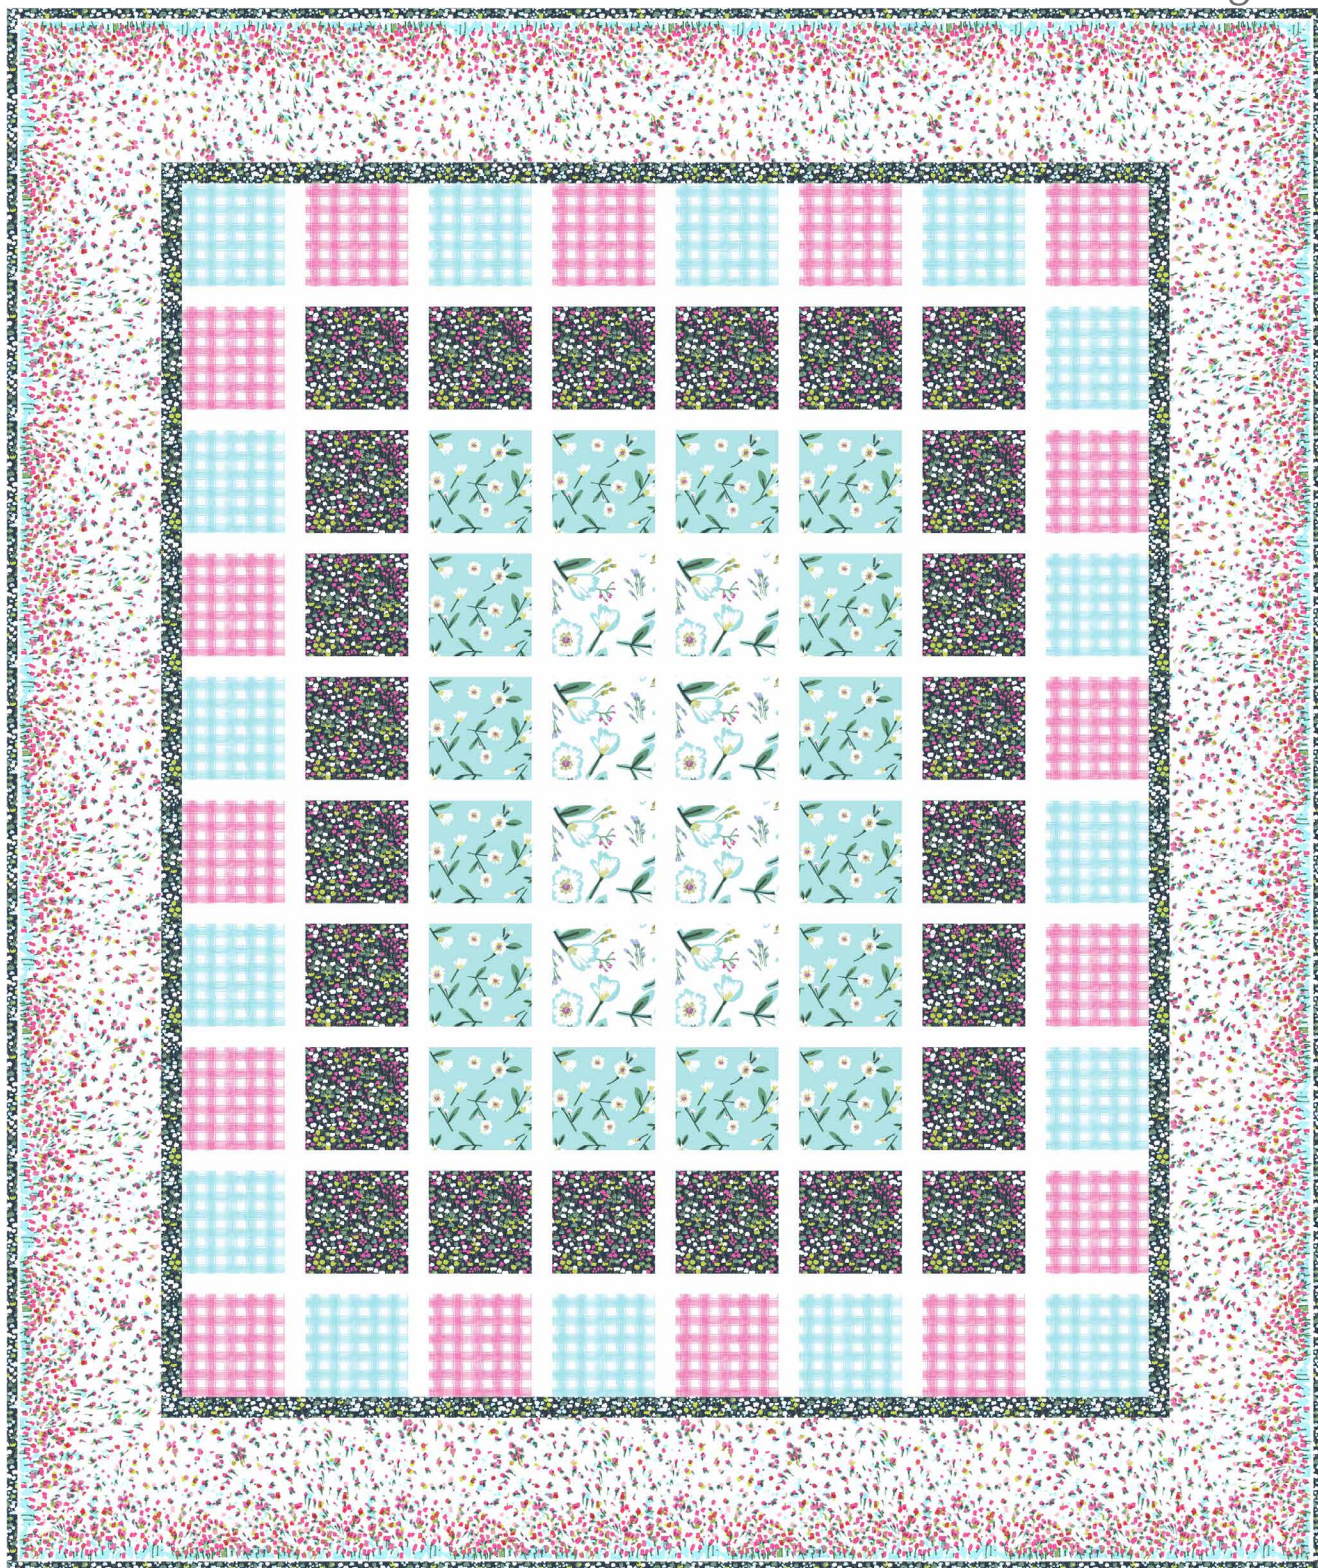

dear STELLA

Mint Julep
Window to My Garden by Denise Russell
Free Pattern Coming Soon

64" x 76"

483 Broadway, New York, NY 10013
www.dearstelladesign.com

Pattern will be a free download at
www.dearstelladesign.com

Estimated Yardage Requirements:

Stella-890 White	1/2
Stella-891 Turquoise	5/8
Stella-895 Fandango	5/8
Stella-895 Turquoise	5/8
Stella-894 Fandango	3/4
Stella-894 Skylight (includes binding)	7/8
Stella-Solid White	1
Stella-892 White (double border)	6
Backing	5 1/4