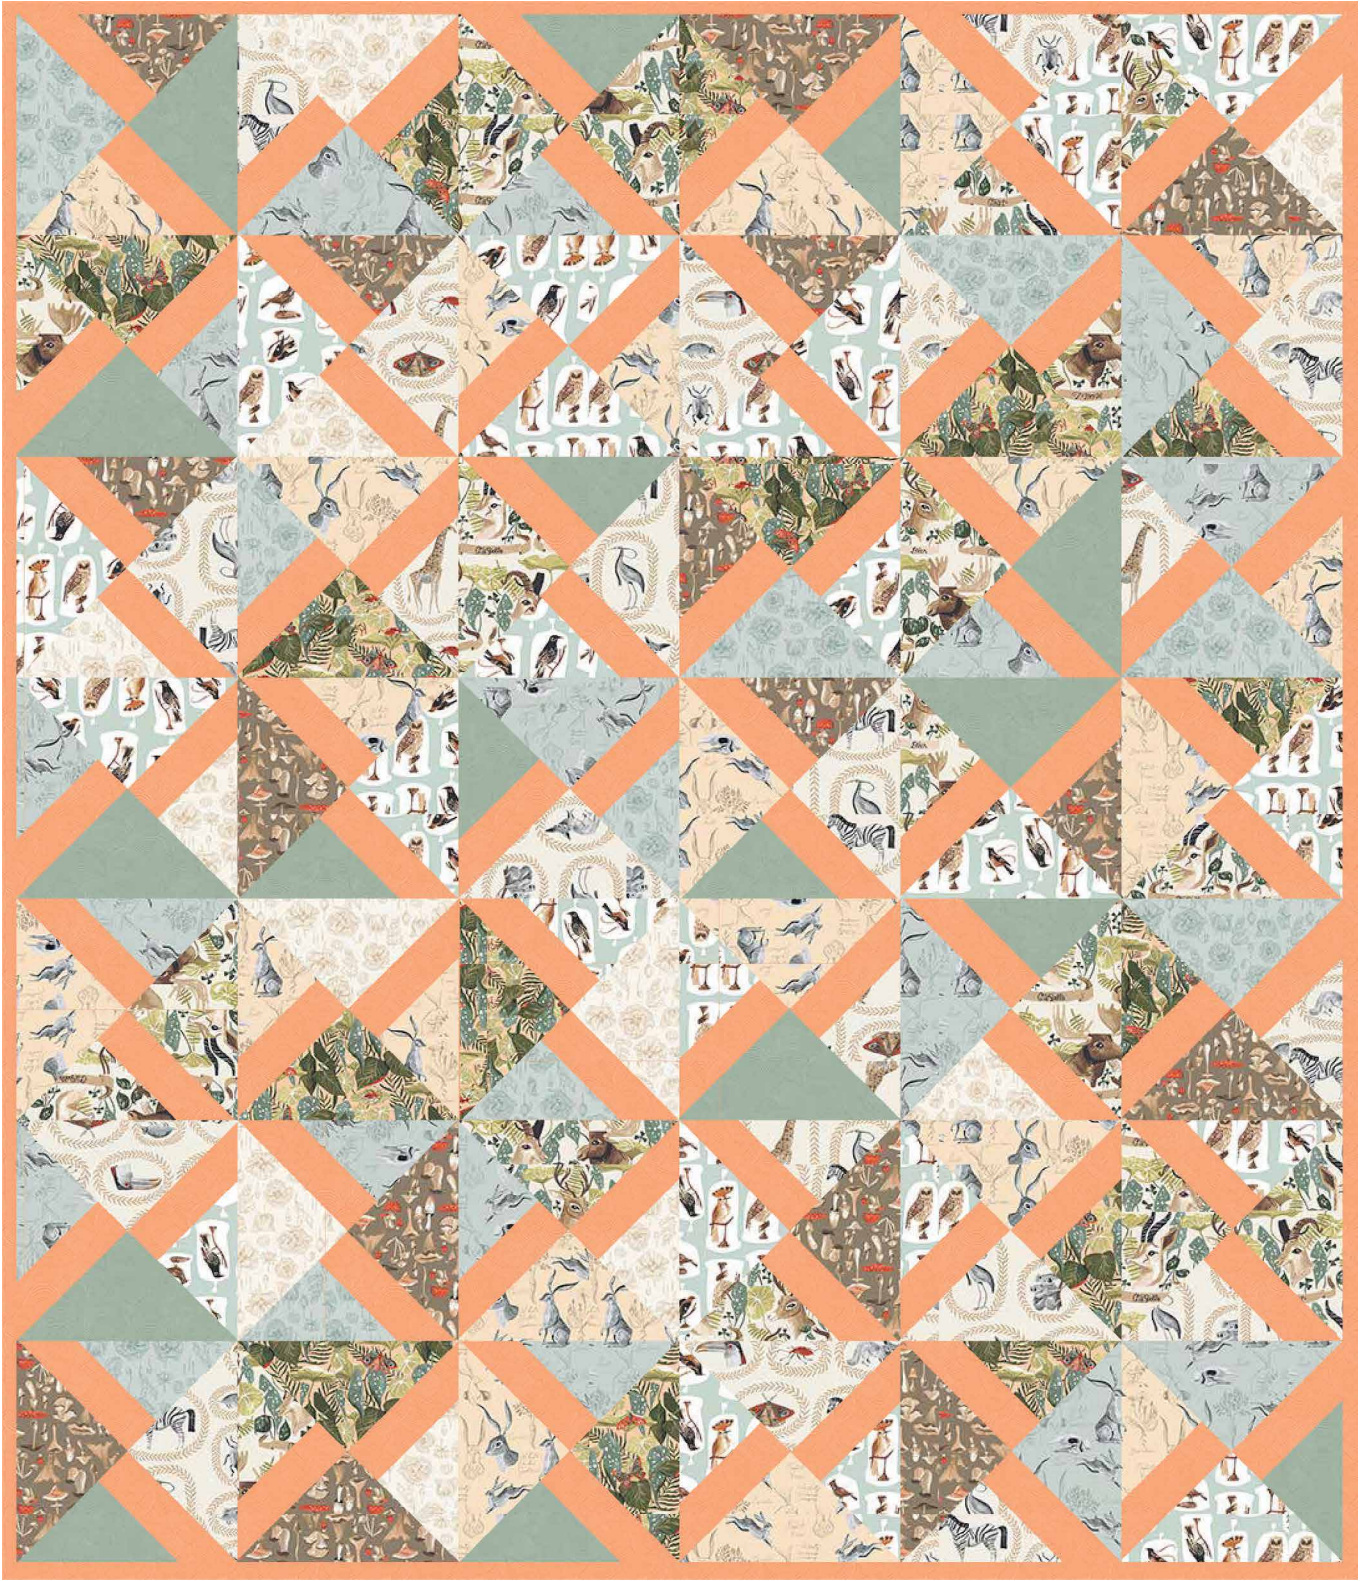

Dear STELLA

Rae Ritchie Natural History

Amalie by Gudrun Erla, GE Designs

Lap: 48" x 56"

483 Broadway, New York, NY 10013
www.dearstelladesign.com

Pattern available from
www.gequiltedesigns.com
gudrun@gequiltedesigns.com

Yardage Requirements (Lap Size - 48" x 56"):

Stella-SRR1082 Gardenia	1/3
Stella-SRR1083 Multi	1/3
Stella-SRR1084 Gardenia	1/3
Stella-SRR1085 Misty	1/3
Stella-SRR1085 Parchment	1/3
Stella-SRR1086 Misty	1/3
Stella-SRR1087 Praline	2/3
Stella-SRR1088 Gardenia	1/3
Stella-SRR1088 Misty	1/3
Stella-SRR512 Canteloupe <i>Includes binding</i>	1 1/2
Stella-SRR512 Ivy	1/3
Backing	2 1/2

The *Stripology Squared* ruler by GE Designs for Creative Grids is recommended for this quilt, but not required.

Pattern also includes the following size options:
Crib (32" x 48"), Twin (64"x88"), Full (72" x 88"), Queen (88" x 96"), King (104" x 104").