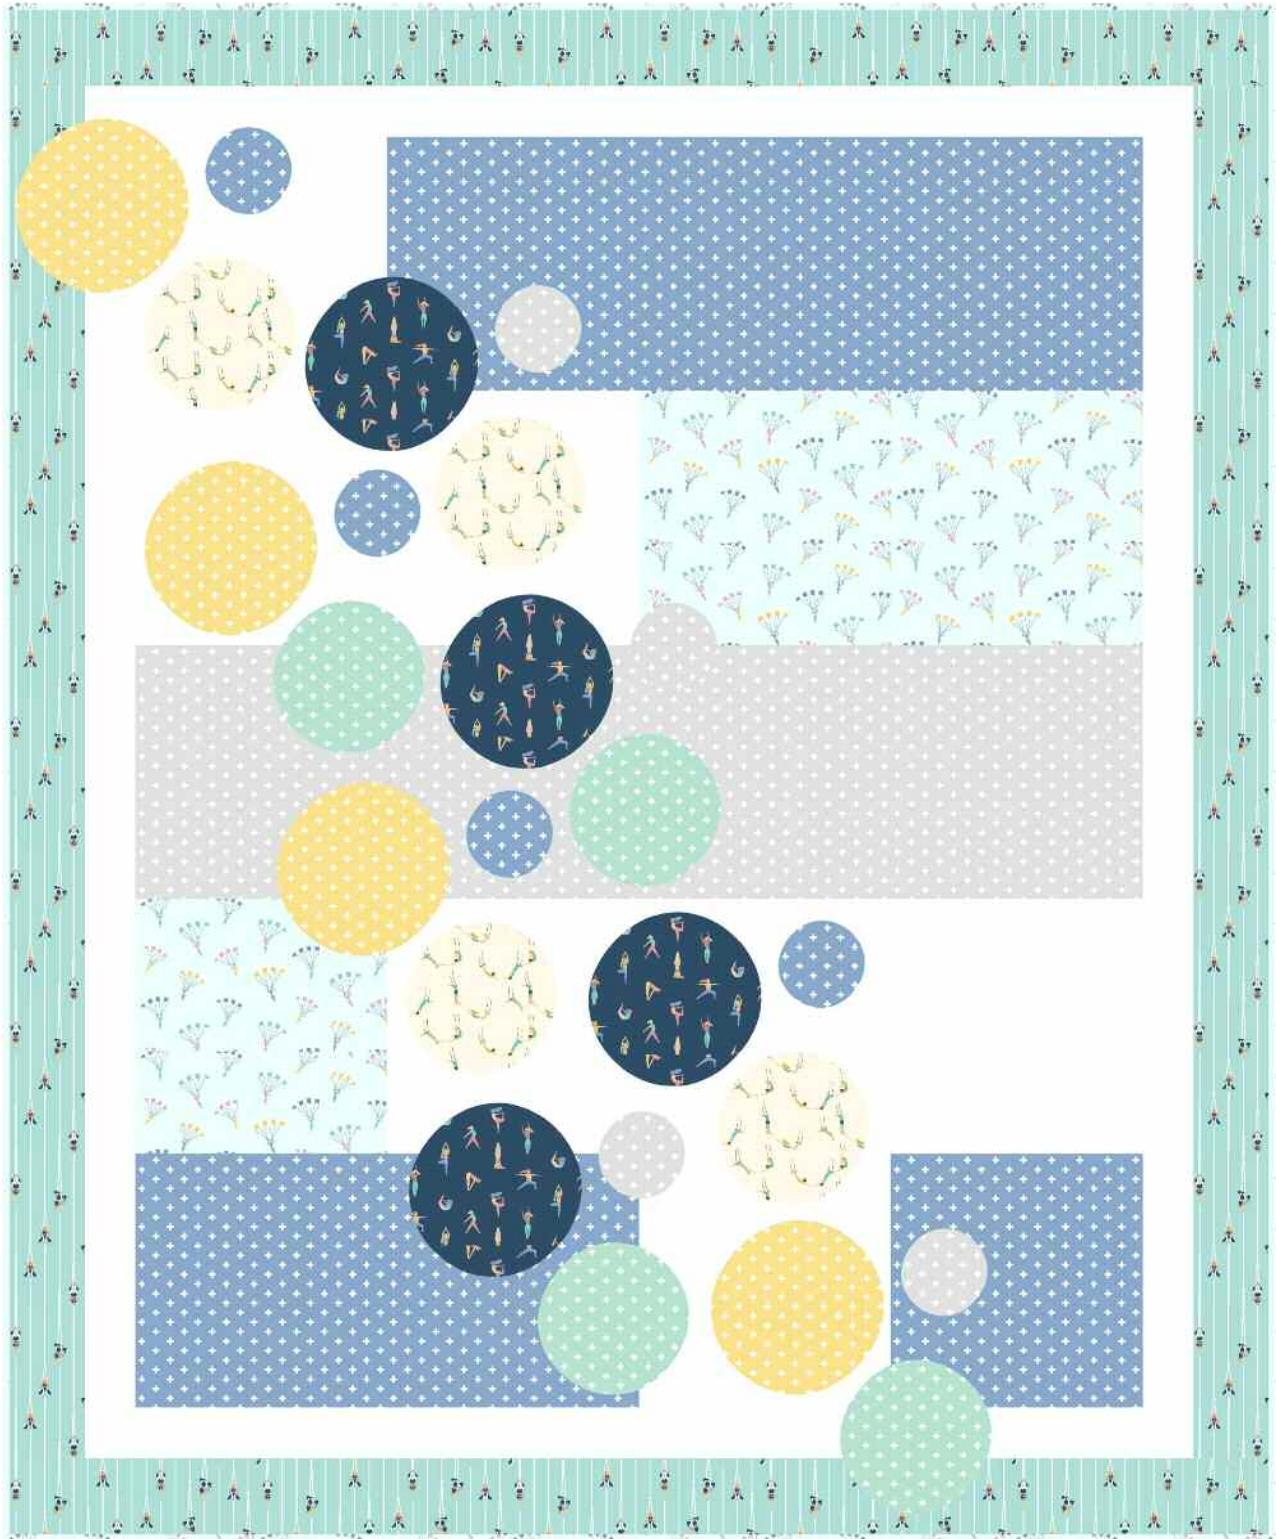

dear STELLA

No Limits
"Bubbles" by Kate Colleran,
Seams Like a Dream Quilt Designs

50"x60"

dear STELLA

No Limits

"Bubbles" by Kate Colleran,
Seams Like a Dream Quilt Designs

Yardage requirements:

1 yd:

Stella-592 Dresden
Stella-Solid White

1 1/8 yds (includes binding):

Stella-790 Aqua

7/8 yd:

Stella-592 Smoke

1/4 yd each:

Stella-592 Butter
Stella-789 Seaport
Stella-792 Sand
Stella-592 Spearmint

3/4 yd:

Stella-791 Jade

3 3/8 yds backing of your choice