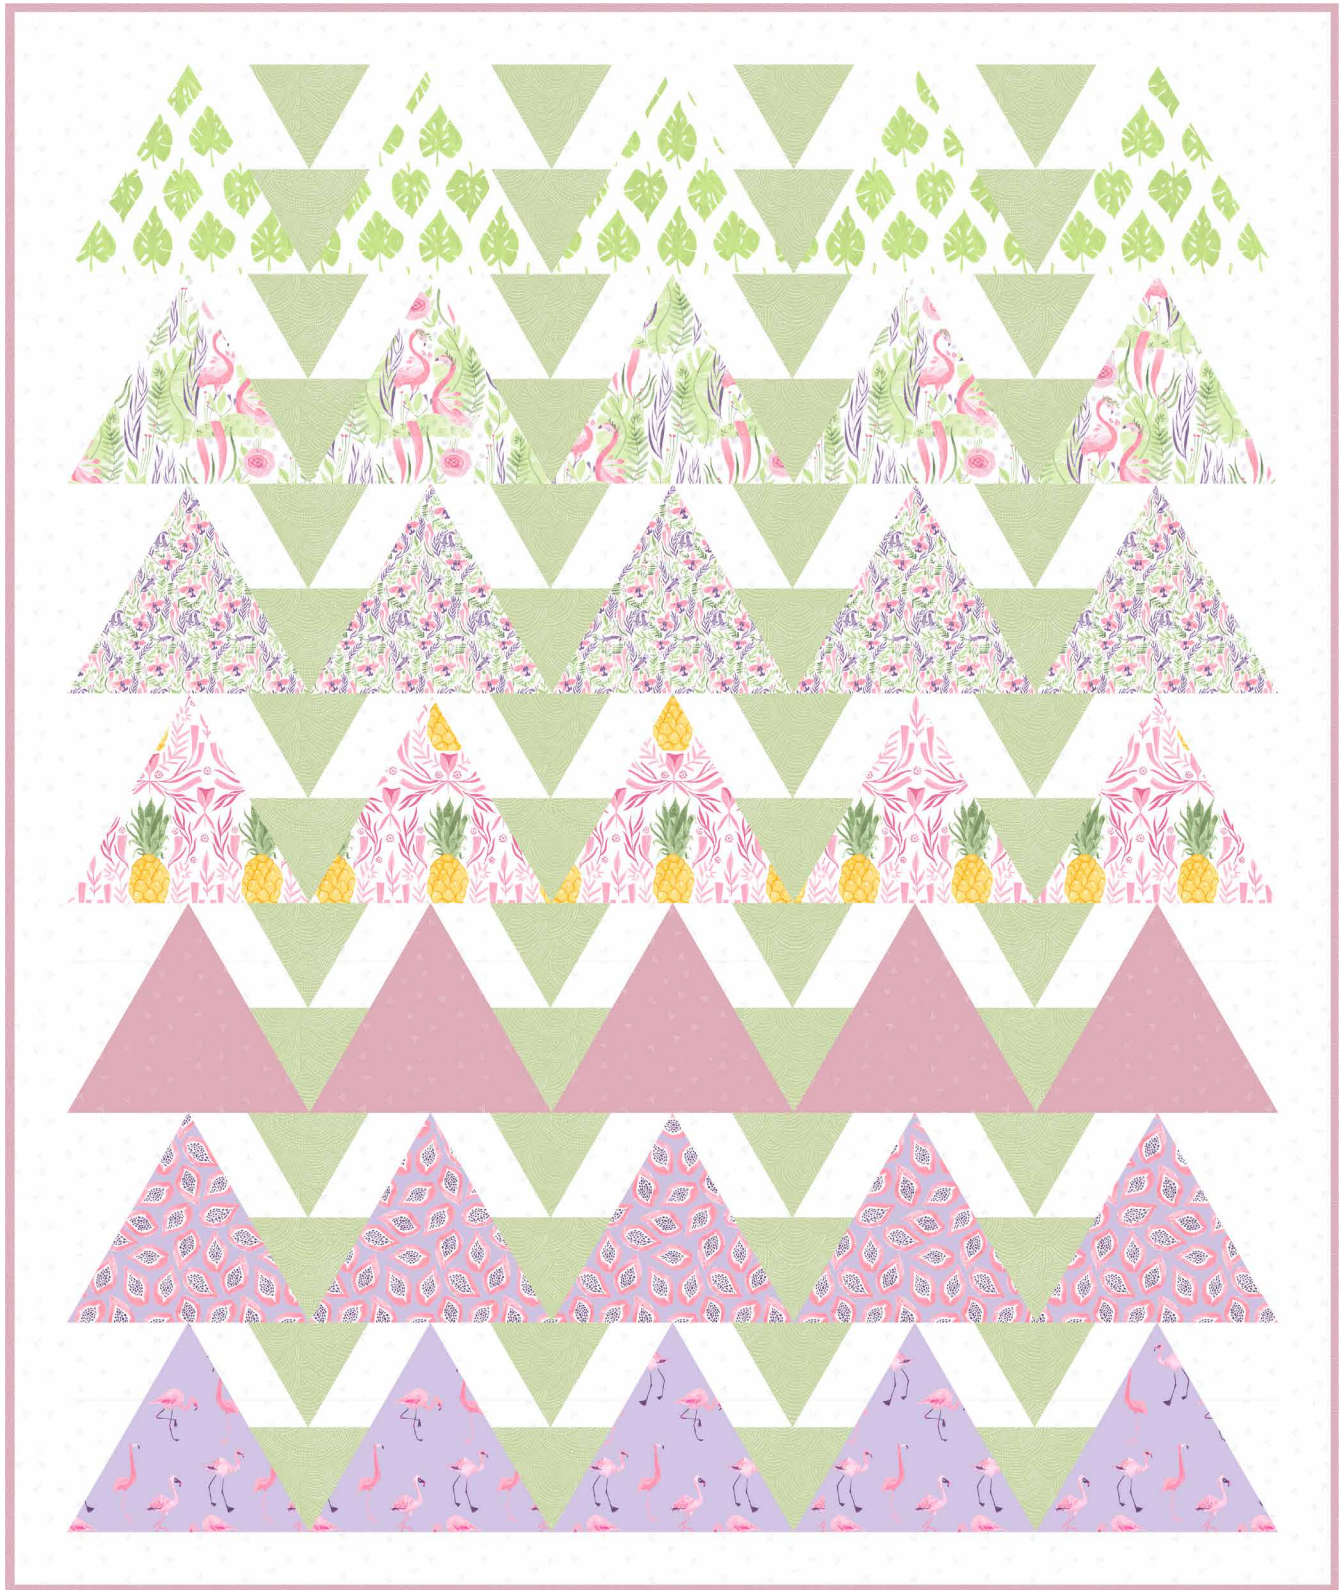

Dear STELLA

Rae Ritchie Pink Paradise

Alligator Alley by Sassafra Lane Designs

50" x 60"

483 Broadway, New York, NY 10013  
www.dearstelladesign.com

Pattern available from  
contact@sassafra-lane.com  
www.sassafra-lane.com

A 60-degree triangle ruler is recommended for this pattern.

Yardage Requirements:

|                         |       |
|-------------------------|-------|
| Stella-SRR613 Lilac     | 1/4   |
| Stella-SRR991 White     | 1/4   |
| Stella-SRR986 White     | 1/4   |
| Stella-SRR988 White     | 1/4   |
| Stella-SRR989 Viola     | 1/4   |
| Stella-SRR990 Viola     | 1/4   |
| Stella-SRR1030 White    | 1/4   |
| Stella-SRR512 Celery    | 5/8   |
| Stella-SRR512 Porcelain | 1 3/4 |
| Stella-SRR512 Lilac     | 1/2   |
| Backing                 | 3     |