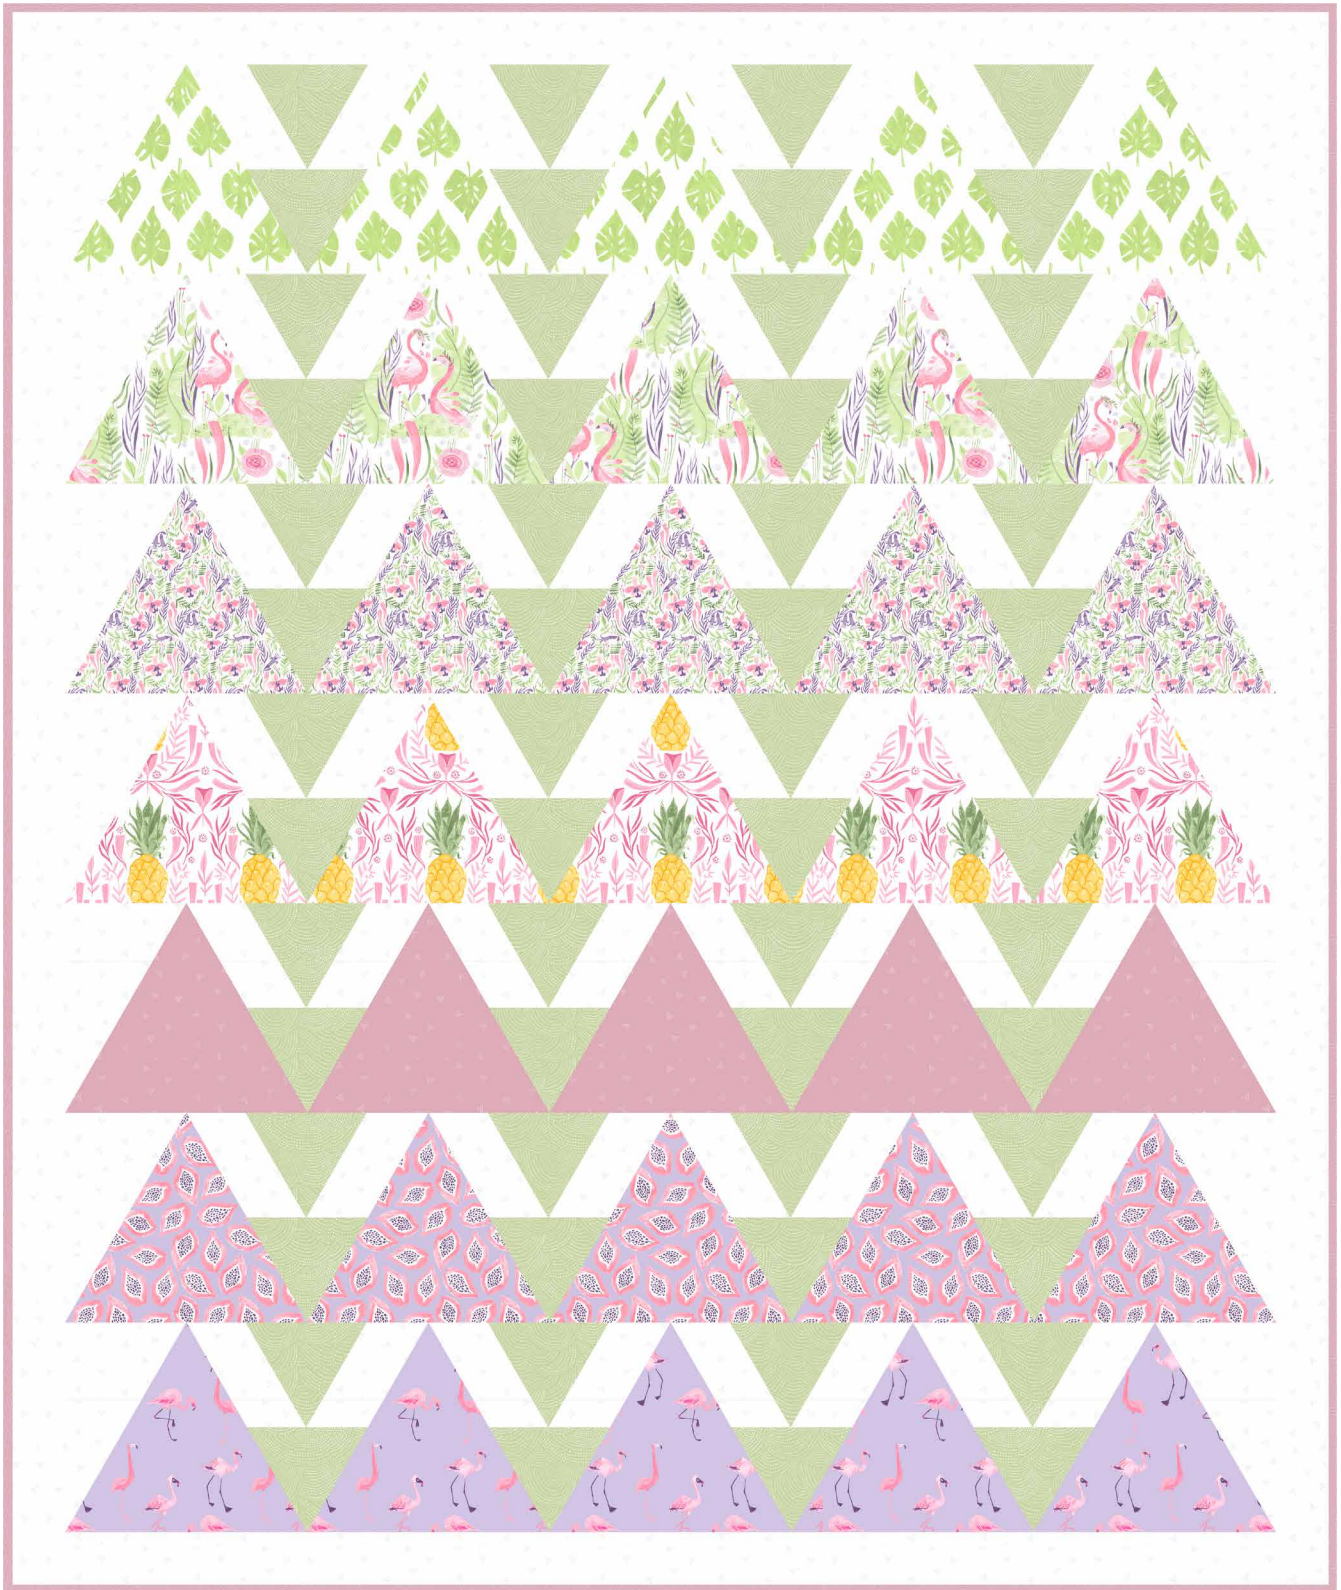

Dear STELLA

Rae Ritchie Pink Paradise

Alligator Alley by Sassafra Lane Designs

50" x 60"

483 Broadway, New York, NY 10013
www.dearstelladesign.com

Pattern available from
contact@sassafra-lane.com
www.sassafra-lane.com

A 60-degree triangle ruler is recommended for this pattern.

Yardage Requirements:

Stella-SRR613 Lilac	1/4
Stella-SRR991 White	1/4
Stella-SRR986 White	1/4
Stella-SRR988 White	1/4
Stella-SRR989 Viola	1/4
Stella-SRR990 Viola	1/4
Stella-SRR1030 White	1/4
Stella-SRR512 Celery	5/8
Stella-SRR613 Iceberg	1 3/4
Stella-SRR512 Lilac	1/2
Backing	3