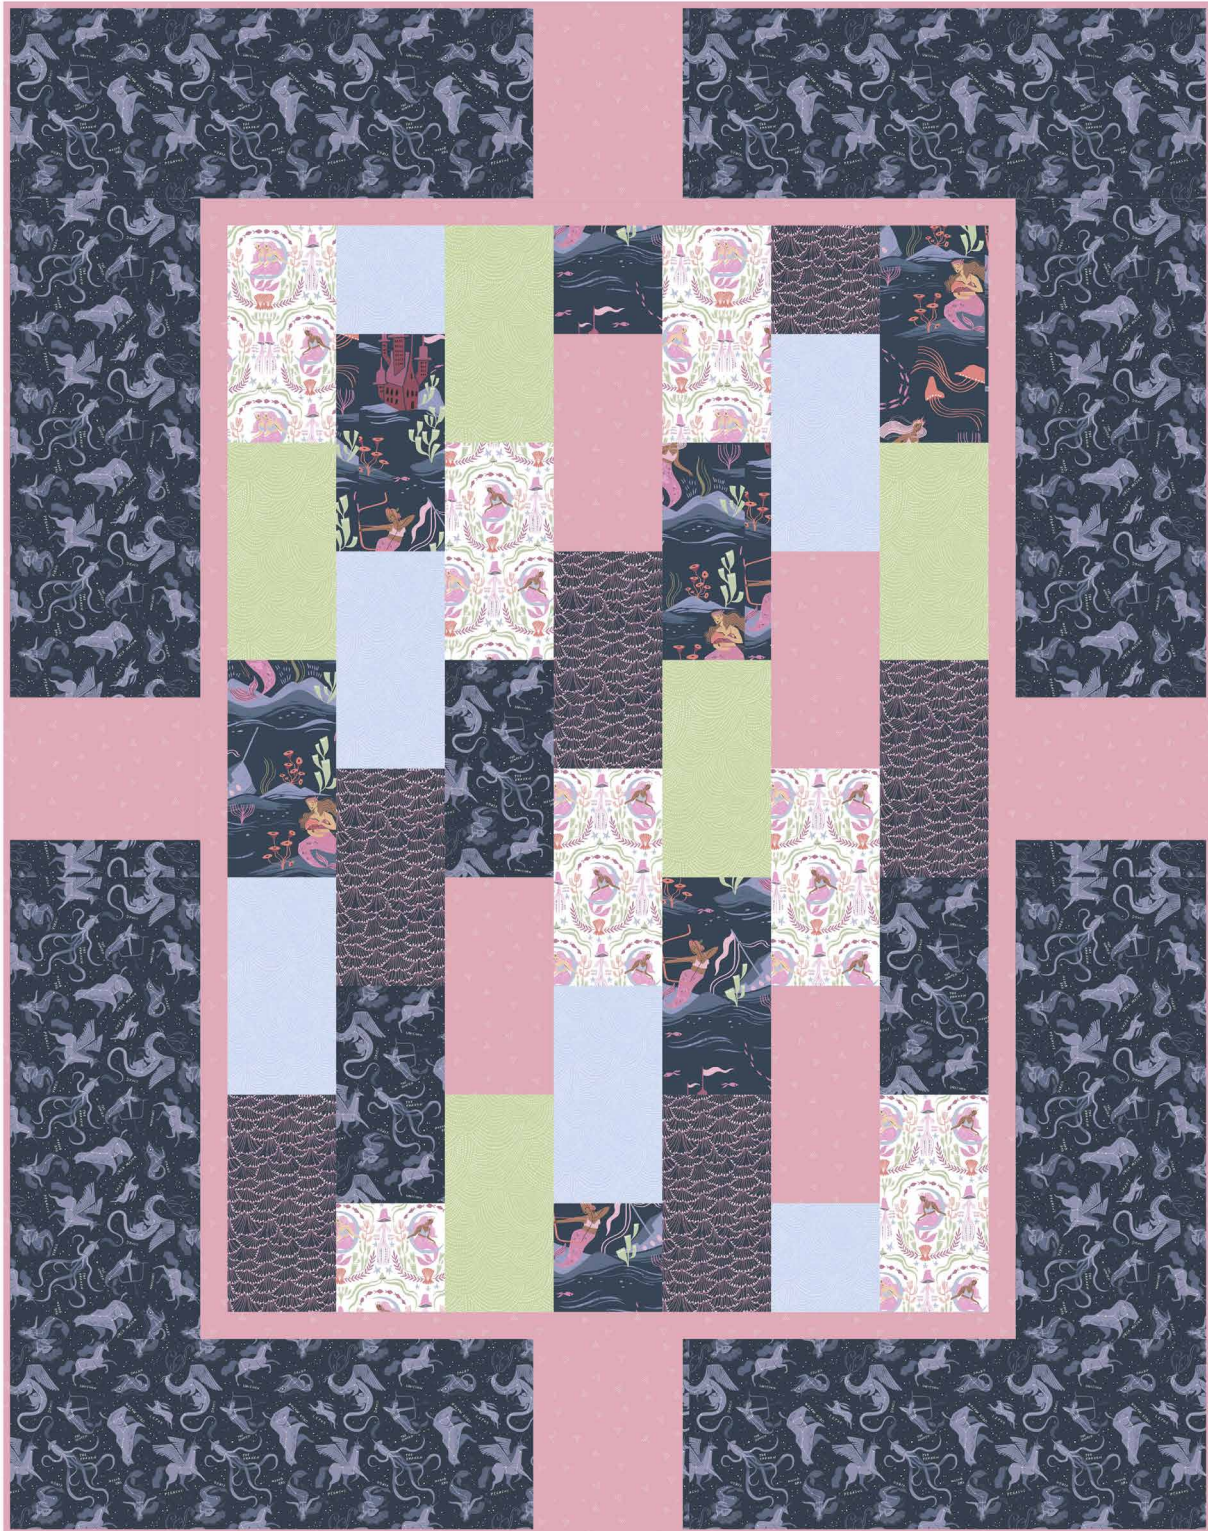

Dear STELLA

Rae Ritchie

Sea Spell

Wrapped Up by Denniele Bohannon
Free Pattern Coming Soon

44" x 56"

483 Broadway, New York, NY 10013
www.dearstelladesign.com

Pattern will be a free download at
www.dearstelladesign.com

Estimated Yardage Requirements:

Stella-SRR1427 Blueberry	1 1/4
Stella-SSR512 Reef	3/8
Stella-SRR1425 Blueberry	3/8
Stella-SRR1422 Blueberry	1/4
Stella-SRR1423 White	3/8
Stella-SRR512 Celery	3/8
Stella-SRR613 Lilac <i>Includes binding</i>	1
Backing	3