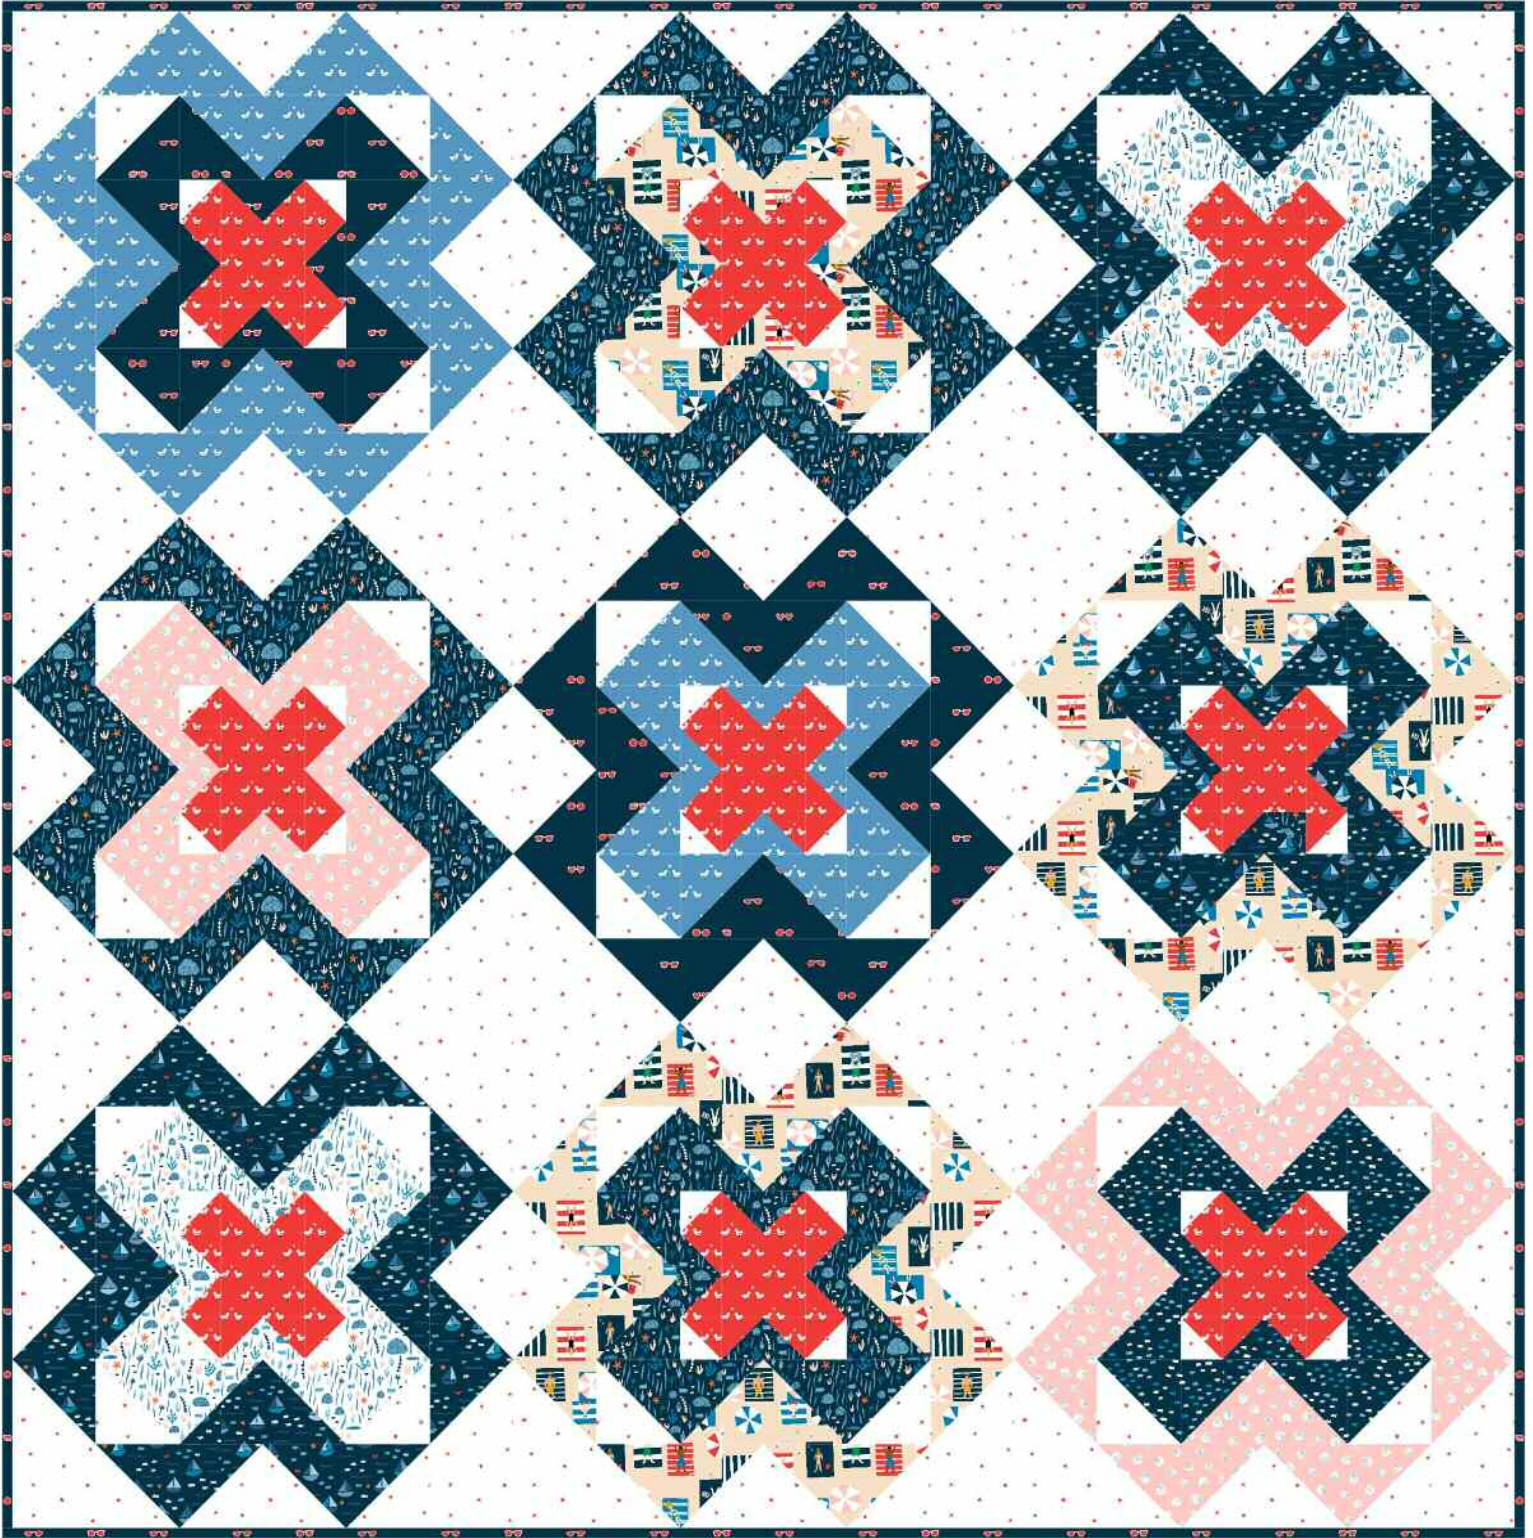

dear STELLA

PAULA & WAFFLE
Seas the Day
"Air Kisses" by Kelli Fannin

72"x72"

483 Broadway, New York, NY 10013
www.dearstelladesign.com

Pattern available from
thatlooklikeitneedsstitches.blogspot.com
rnkelli@aol.com

dear STELLA

PAULA & WAFFLE
Seas the Day
"Air Kisses" by Kelli Fannin

Yardage requirements:

2 1/2 yds background:
Stella-SPW778-White

7/8 yd each:
Stella-SPW773 Navy
Stella-SPW774 Navy
Stella-SPW771 Multi

5/8 yd each:
Stella-SPW777 Nectar
Stella-SPW779 Regatta
Stella-SPW779 Red

3/8 yd:
Stella-SPW773 White

1/4 yd:
Stella-SPW776 Navy

1 1/4 yds (includes binding):
Stella-SPW775 Navy

4 3/4 yds backing of your choice