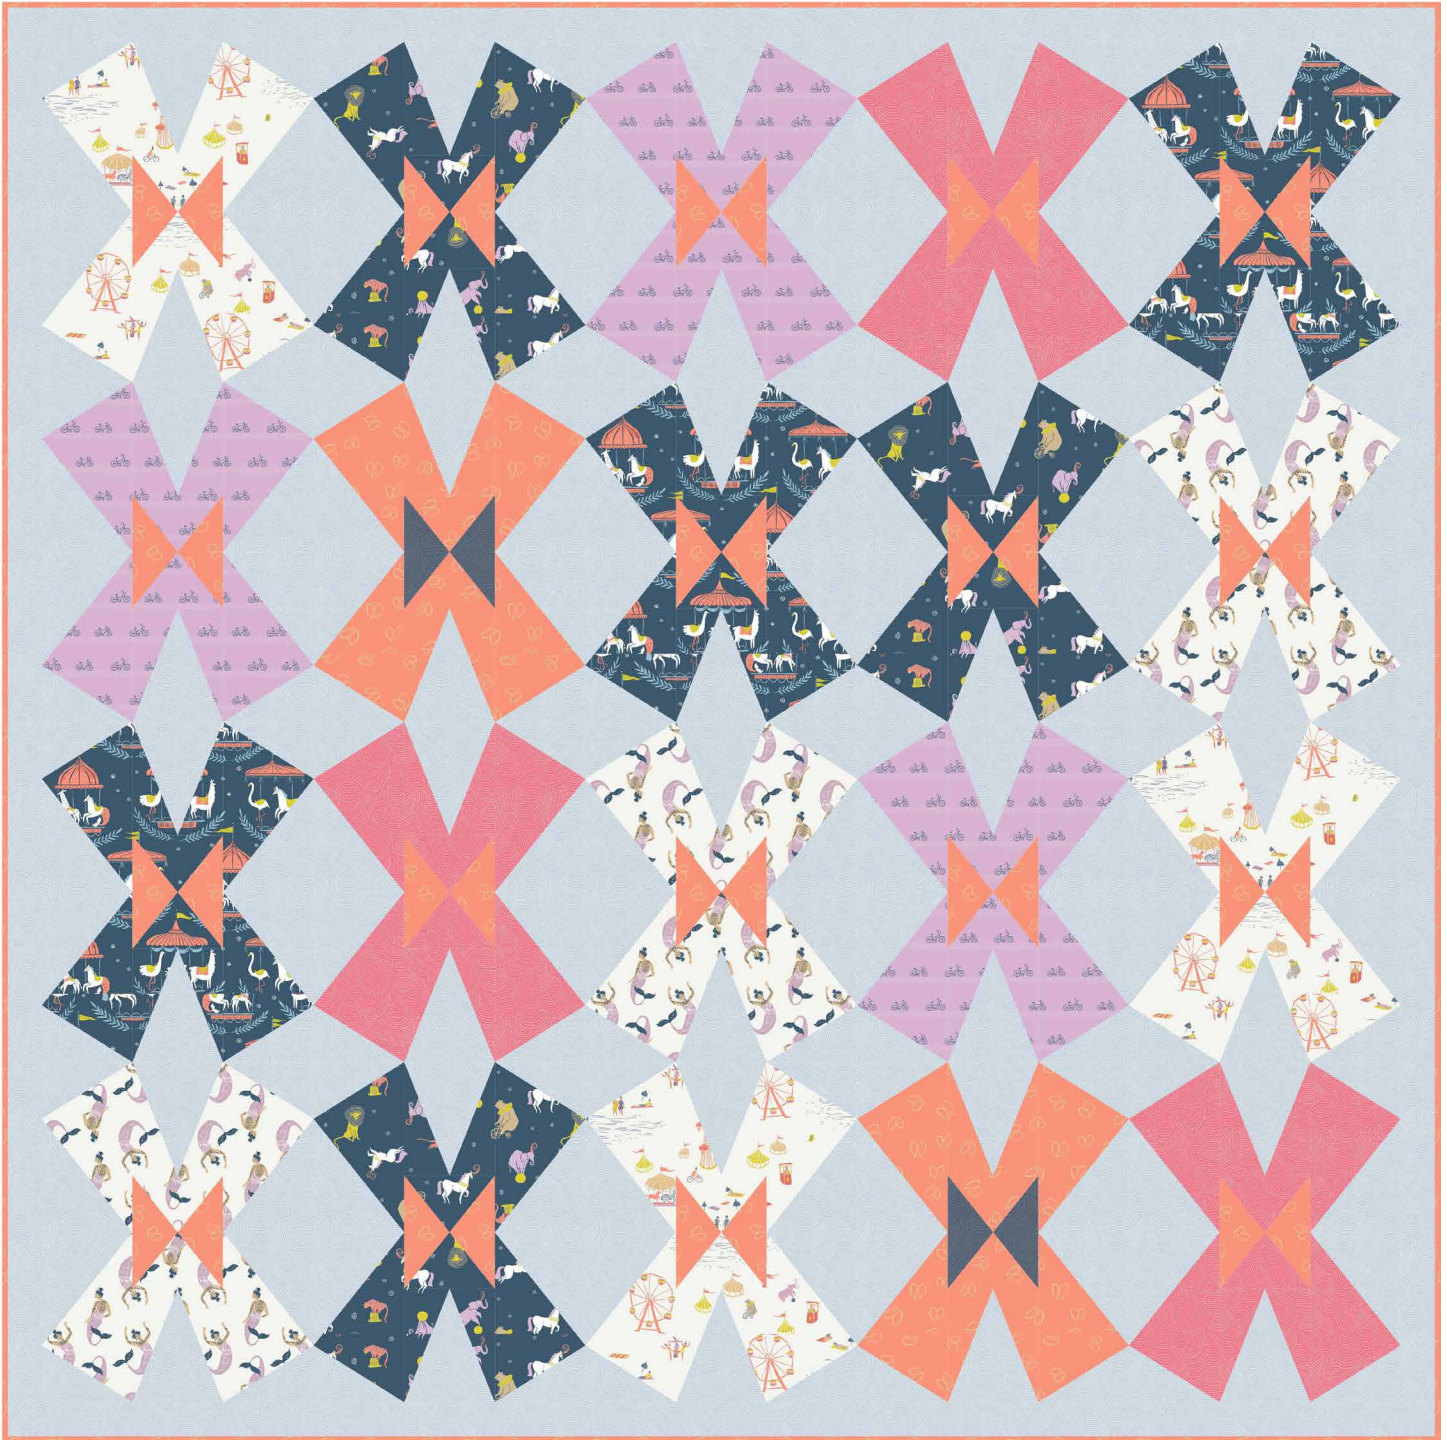

Dear STELLA

Rae Ritchie Seaside Carnival
Pinafores & High Tea by Denniele Bohannon,
Louanna Mary Quilt Design

63" x 63"

483 Broadway, New York, NY 10013
www.dearstelladesign.com

Pattern available from
louannamary@gmail.com

Yardage Requirements:

Stella-SRR512 Lagoon	2 1/2
Stella-SRR927 Multi	1/2
Stella-SRR933 Bisque (includes binding)	1 1/4
Stella-SRR928 Moonlight	1/2
Stella-SRR931 Crocus	1/2
Stella-SRR512 Peony	1/2
Stella-SRR930 Moonlight	1/2
Stella-SRR512 Denim	1/8
Stella-SRR929 Marshmallow	1/2
Backing	4