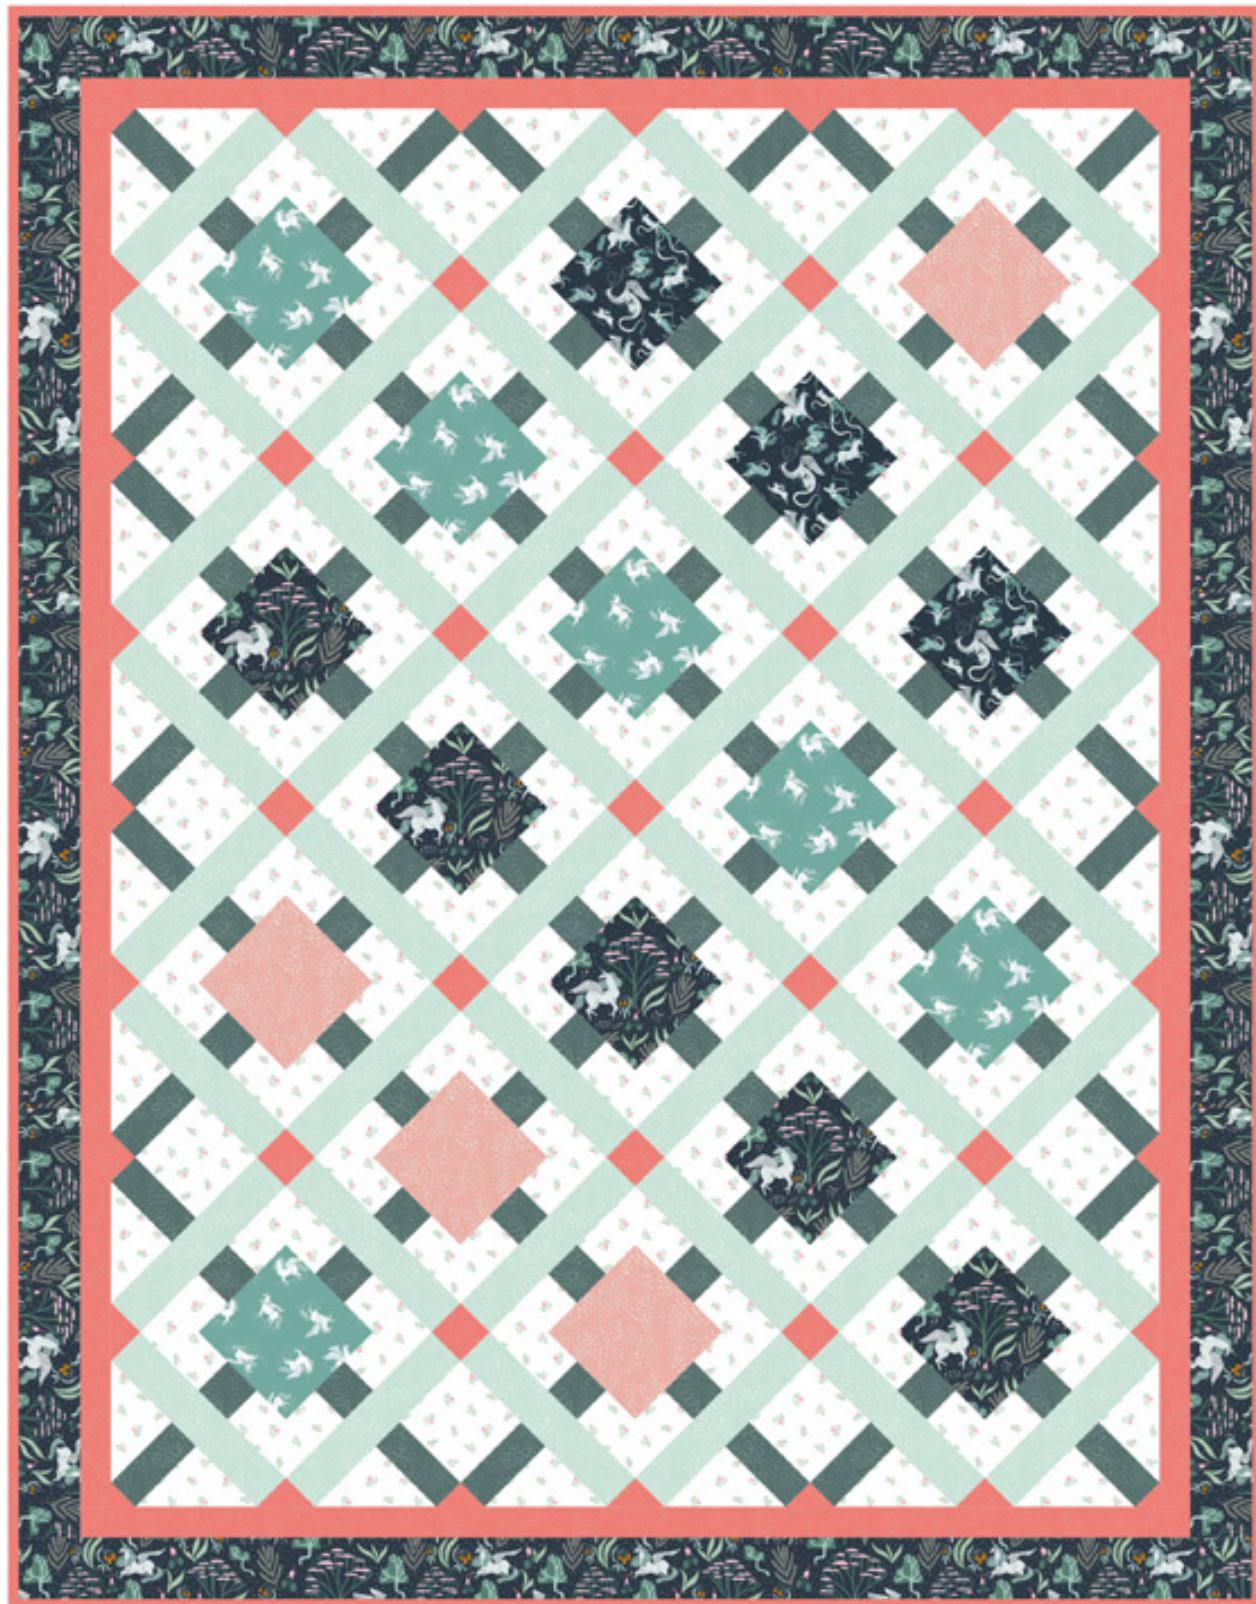

dear STELLA

Rae Ritchie

Mythical
Skylight

by Jackie Theriot, Black Cat Creations

Estimated Yardage Requirements

Stella-SRR1433 White	1 7/8
Stella-SRR1300 Bayou	3/4
Stella-SRR1431 Billiard	1/4
Stella-SRR1427 Atlantic	1/4
Stella-SRR1300 Parfait	1/4
Stella-SRR1428 Atlantic	1 1/8
Stella-SRR1300 Peach (includes binding)	1
Stella-SRR1300 Mist	1 1/8
Backing	4 1/2

Skylight pattern is available from:

Jackie Theriot, Black Cat Creations

iloveblackcatcreations@mail.com

www.black-cat-creations.com