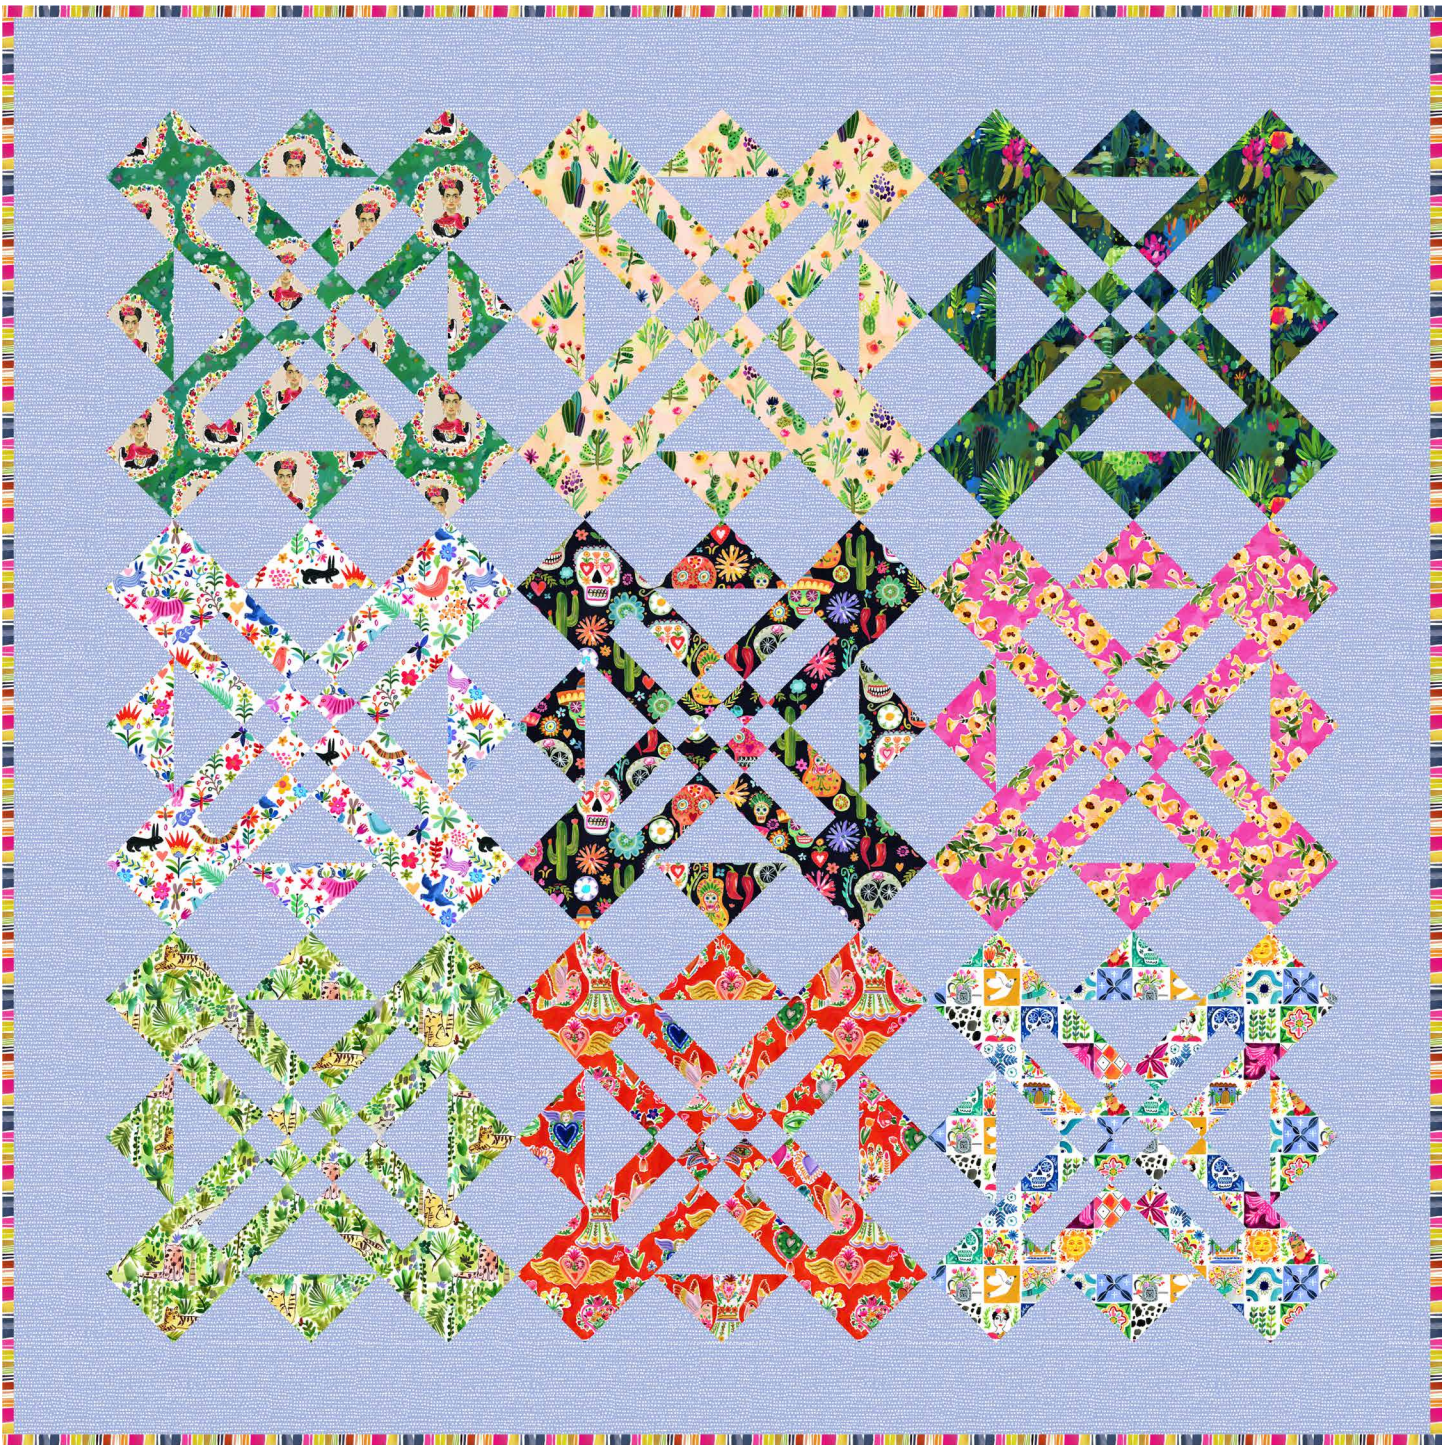

Dear STELLA August Wren Viva Mexico!

Turnstyle by Amy Ellis

62" x 62"

483 Broadway, New York, NY 10013
www.dearstelladesign.com

Pattern available from
amy@amyscreativeside.com
shop.amyscreativeside.com

Yardage Requirements:

Stella-1150 Allure	3
Stella-DAW1509 Multi	1 Fat Quarter
Stella-DAW1503 Multi	1 Fat Quarter
Stella-DAW1506 Multi	1 Fat Quarter
Stella-DAW1500 White	1 Fat Quarter
Stella-DAW1497 Multi	1 Fat Quarter
Stella-DAW1504 Multi	1 Fat Quarter
Stella-DAW1507 Multi	1 Fat Quarter
Stella-DAW1498 Red	1 Fat Quarter
Stella-DAW1502 White	1 Fat Quarter
Stella-DAW1505 Multi <i>Includes binding</i>	1/2
Backing	3 3/4

Pattern is fat-quarter friendly.