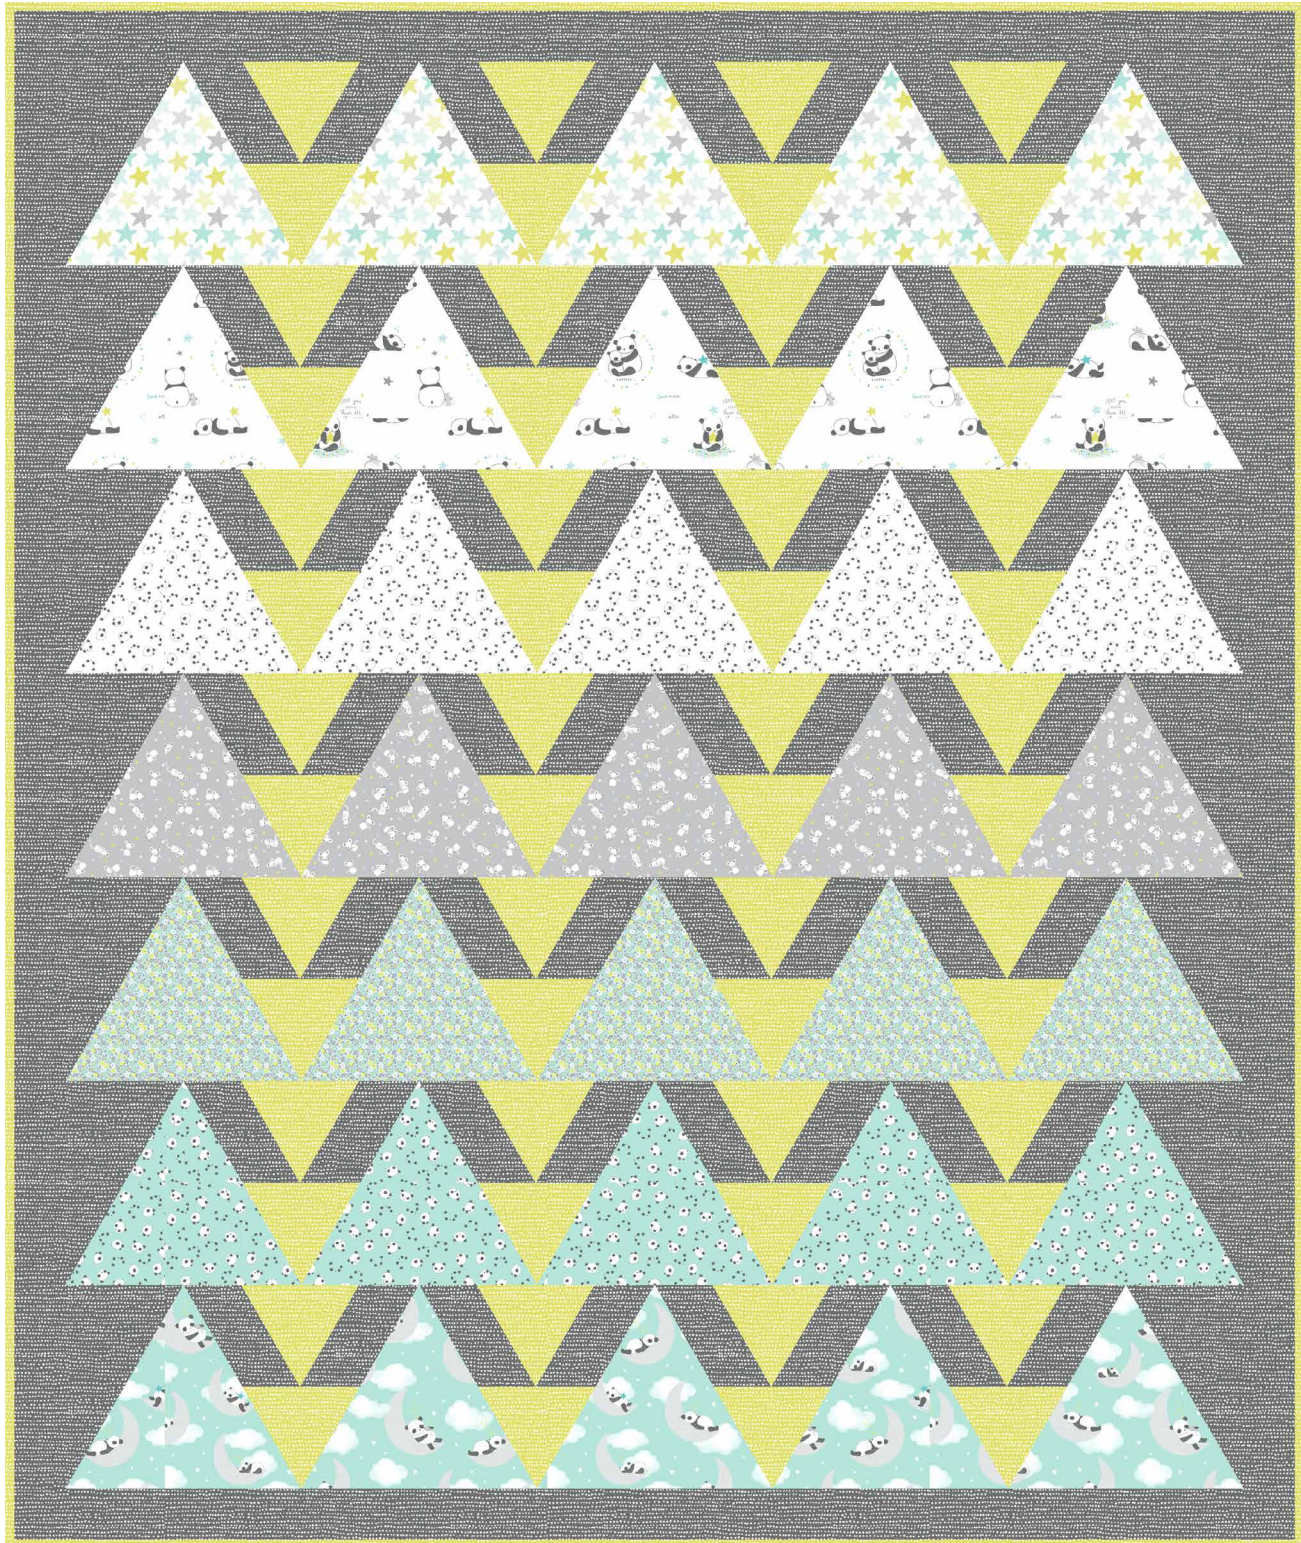

dear STELLA

Wide Awake

Alligator Alley
by Sassafra Lane Designs

50" x 60"

483 Broadway, New York, NY 10013
www.dearstelladesign.com

Pattern available from
contact@sassafra-lane.com
www.sassafra-lane.com

Yardage Requirements:

Stella-1152 White	1/4
Stella-1151 White	1/4
Stella-1148 White	1/4
Stella-1153 Lunar	1/4
Stella-1149 Mint	1/4
Stella-1151 Mint	1/4
Stella-1154 Multi	1/4
Stella-1150 Endive <i>Includes binding</i>	1 1/8
Stella-1150 Asphalt	1 3/4
Backing	3