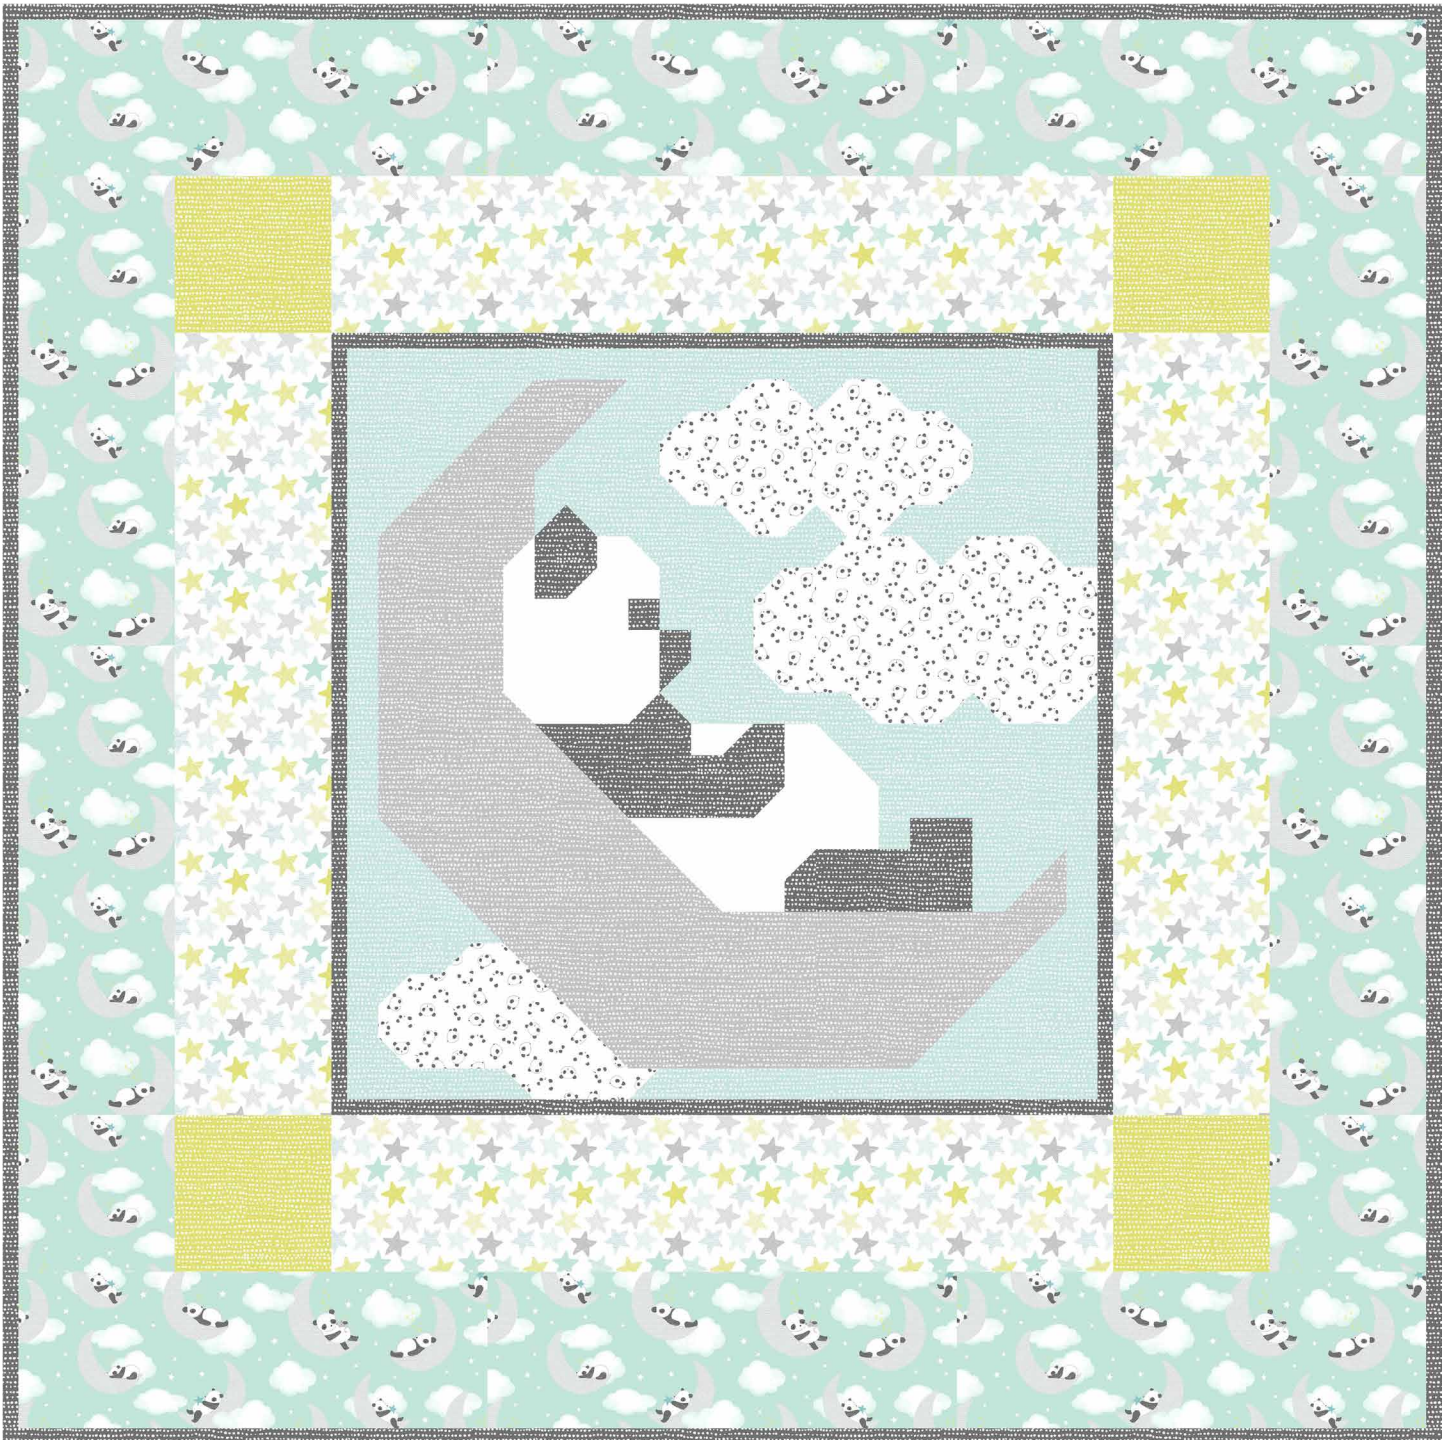

dear STELLA

Wide Awake

Sleepy Panda by Lisa Muilenberg

45" x 45"

483 Broadway, New York, NY 10013
www.dearstelladesign.com

Pattern (CQ-140) available July 2018 from
www.countedquilts.com
lisa@countedquilts.com

Yardage Requirements:

Stella-1152 White	2/3
Stella-1149 Mint	7/8
Stella-1150 Mint	3/8
Stella-1150 Endive	1/4
Stella-1150 Asphalt <i>Includes 1/2 yd binding</i>	7/8
Stella-1150 Lunar	1/3
Stella-1151 White	1/3
Stella-Solid White	1/4
Backing	2 3/4