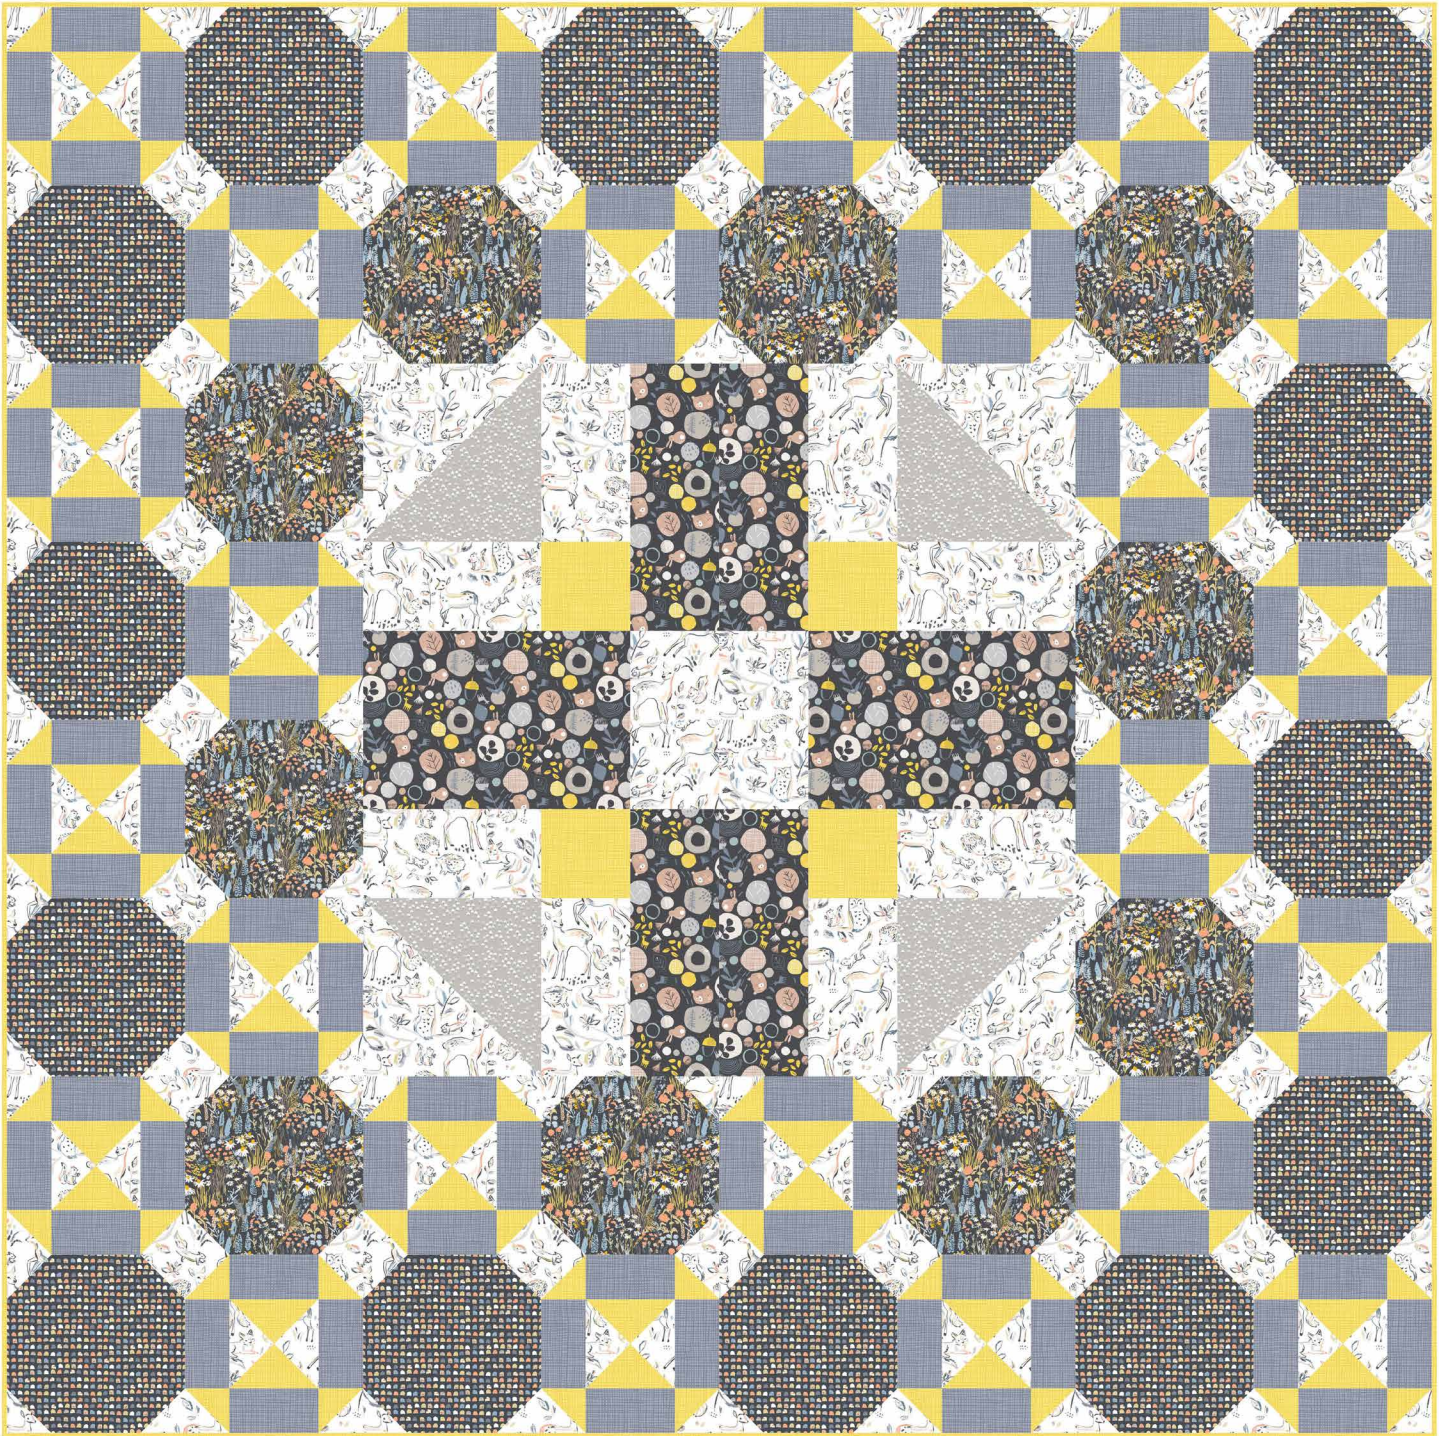

Dear STELLA

Wildlings  
Centered by Denniele Bohannon

72" x 72"

483 Broadway, New York, NY 10013  
www.dearstelladesign.com

Pattern available from  
louannamary@gmail.com  
louannamaryquiltdesign.bigcartel.com

Yardage Requirements:

Stella-1376 White	1 7/8
Stella-1380 Dusk	1 1/8
Stella-1382 Stargazer	1 1/8
Stella-1380 Hay <i>Includes binding</i>	1 1/2
Stella-1377 Stargazer	7/8
Stella-1378 Stargazer	1/2
Stella-1383 Birch	1/3
Backing	4 1/2